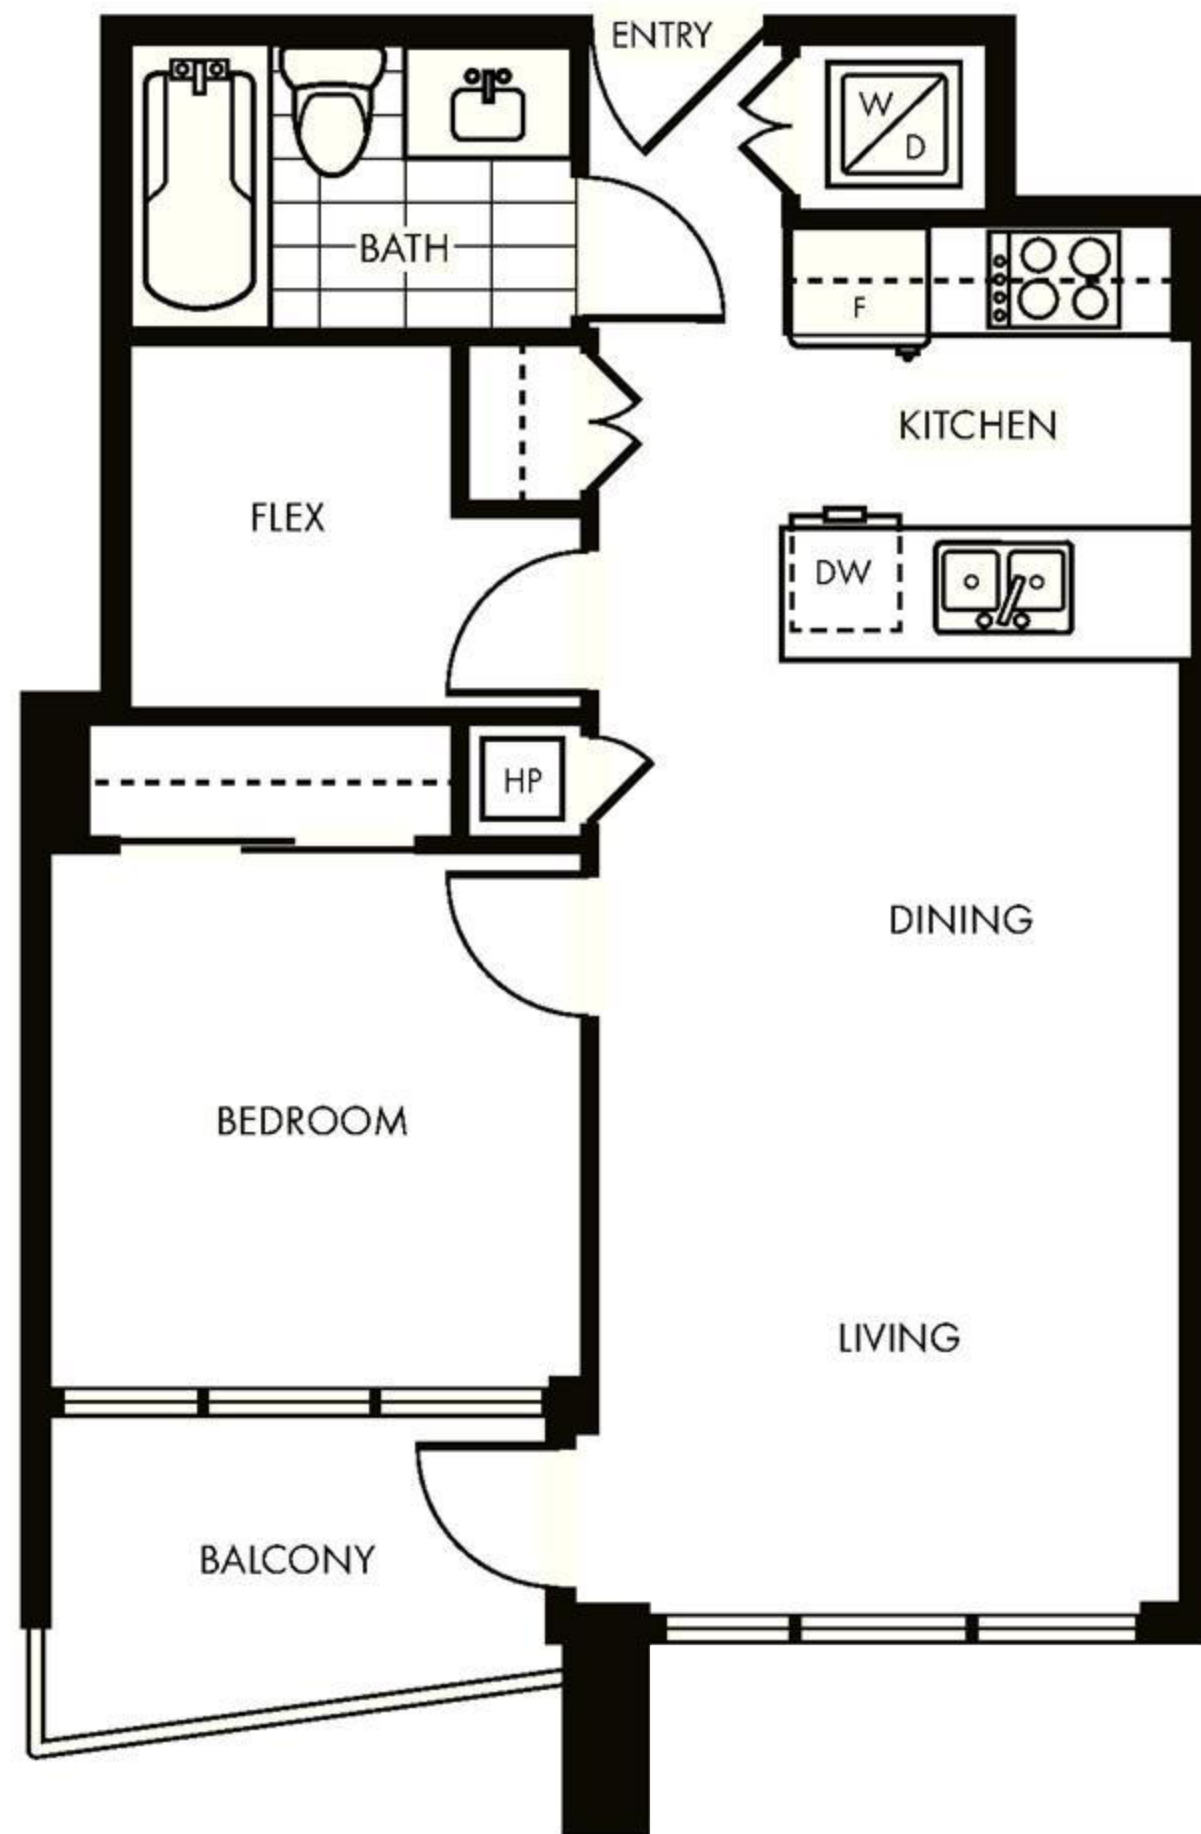

MODERN

West End Living – Redefined

PLAN F1

Suite 307, 507, 607, 707, 807, 907, 1005, 1105, 1205, 1405, 1505, 1605, 1705

1 Bedroom + Flex

565 sq.ft.

This floor plan is provided for reference purposes only and is not intended to be a representation by the vendor as to the actual size, dimensions or layout of the unit or any adjacent area such as patios or balconies. All dimensions shown are approximate and unit/adjacent area layouts, materials and specifications, as well as any limited common property designation, are subject to change without notice to the purchaser.