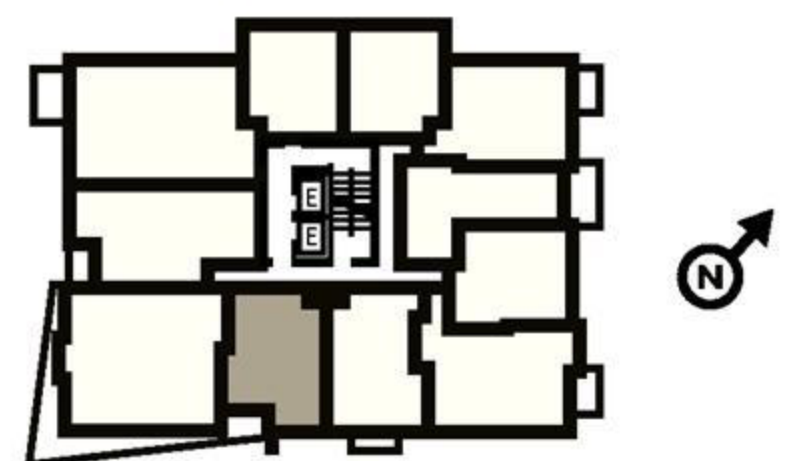

MODERN

West End Living – Redefined

PLAN F1

Suite 307, 507, 607, 707, 807, 907, 1005, 1105, 1205, 1405, 1505, 1605, 1705

1 Bedroom + Flex

565 sq.ft.

This floor plan is provided for reference purposes only and is not intended to be a representation by the vendor as to the actual size, dimensions or layout of the unit or any adjacent area such as patios or balconies. All dimensions shown are approximate and unit/adjacent area layouts, materials and specifications, as well as any limited common property designation, are subject to change without notice to the purchaser.