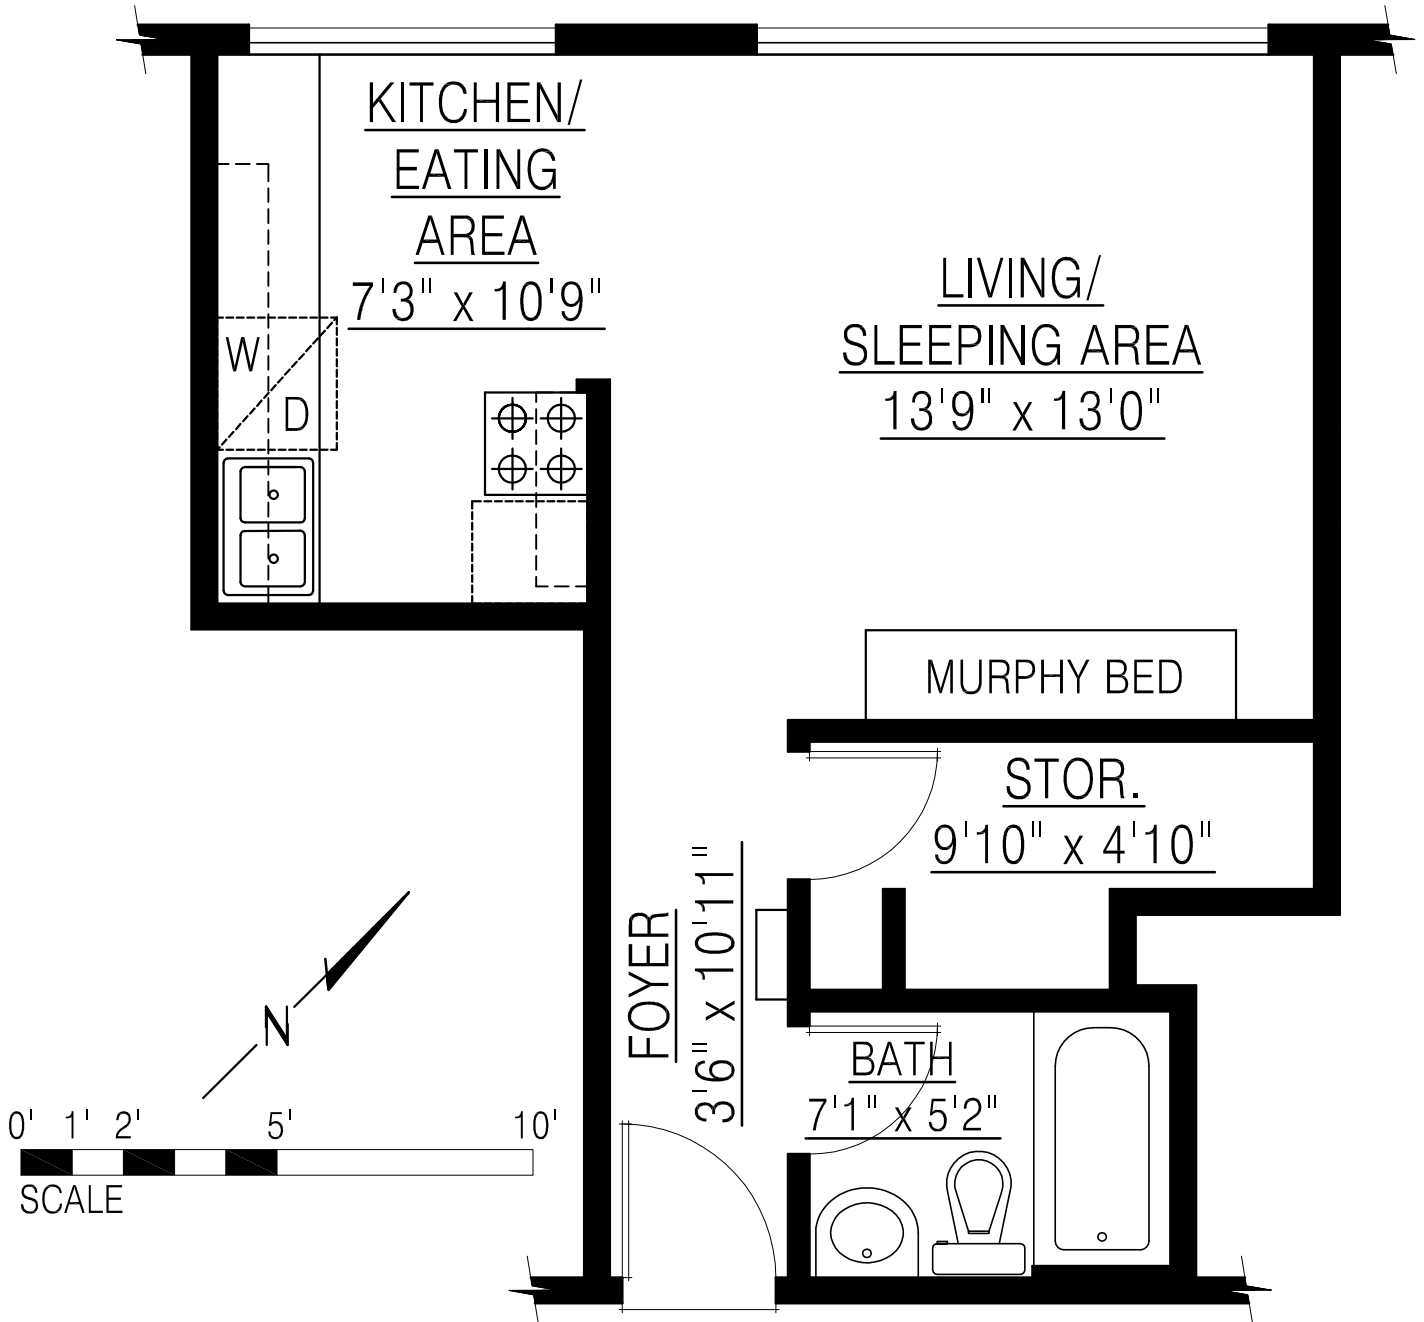

Sam Wyatt
 Personal Real Estate Corporation
 604.722.3734
 RE/MAX Real Estate Services
 www.samwyatt.com
 sam@samwyatt.com

310 - 1050 Jervis St.
 Vancouver, BC

Main Floor: 417 sq. ft.

MAIN FLOOR PLAN
 FLOOR AREA: 417 sq.ft.