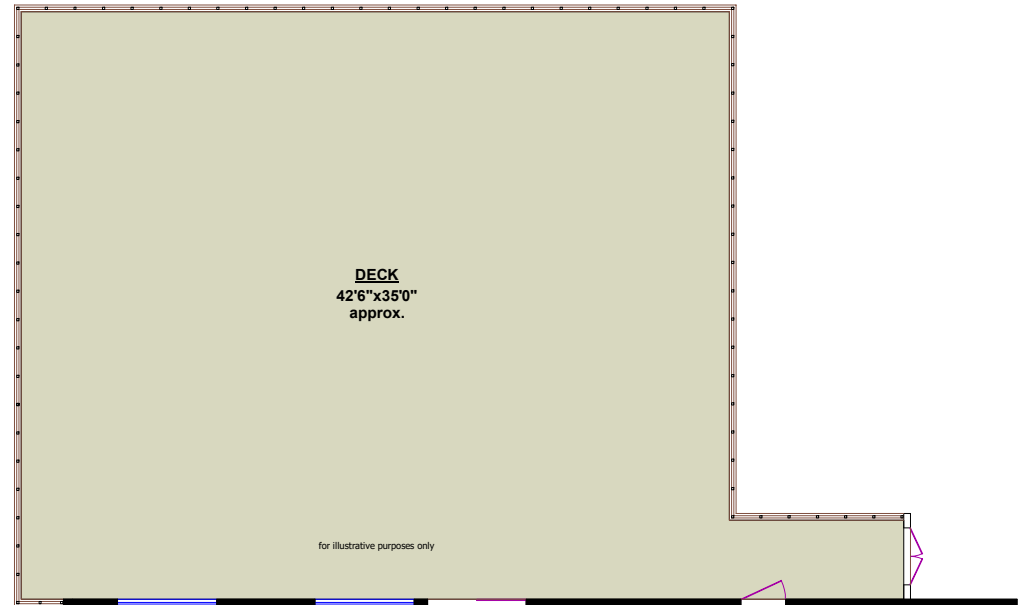

kashariddle@gmail.com | www.kashariddle.com

**675 ALPINE COURT, NORTH VANCOUVER**

TOTALS	
Main Floor (finished):	1,360 sq.ft.
Lower Level (finished):	1,151 sq.ft.
<b>TOTAL FINISHED:</b>	<b>2,511 sq.ft.</b>
Lower Level (unfinished):	143 sq.ft.
<b>TOTAL UNFINISHED:</b>	<b>143 sq.ft.</b>
<b>GRAND TOTAL:</b>	<b>2,654 sq.ft.</b>

OTHER AREAS:	
Storage:	266 sq.ft.

**MAIN FLOOR**

**LOWER LEVEL**