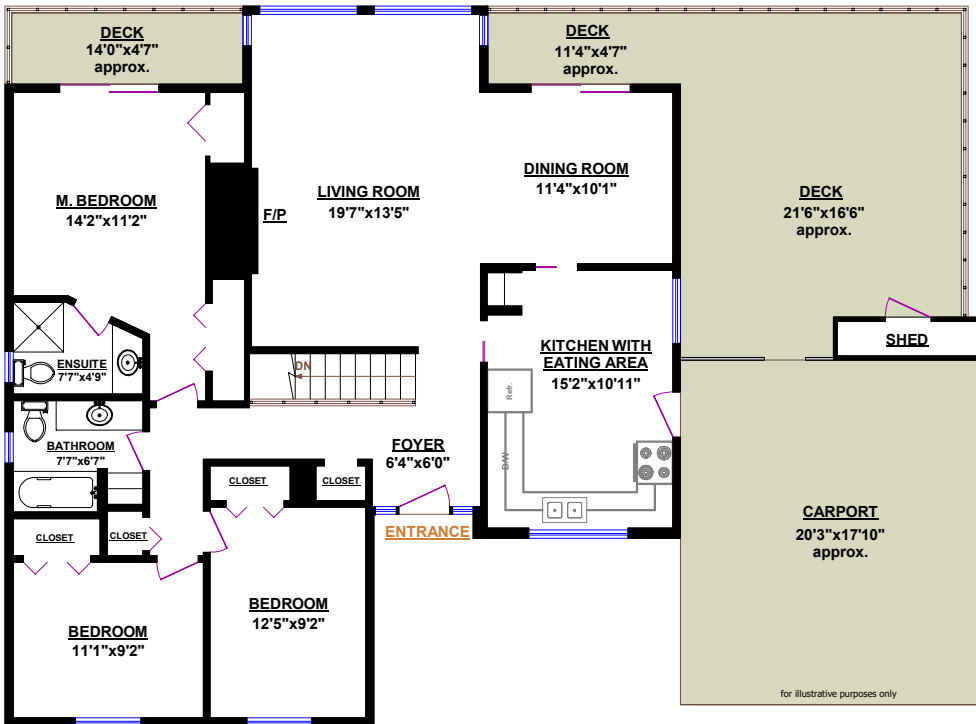

kashariddle@gmail.com | www.kashariddle.com

**675 ALPINE COURT, NORTH VANCOUVER**

TOTALS	
Main Floor (finished):	1,360 sq.ft.
Lower Level (finished):	1,151 sq.ft.
<b>TOTAL FINISHED:</b>	<b>2,511 sq.ft.</b>
Lower Level (unfinished):	143 sq.ft.
<b>TOTAL UNFINISHED:</b>	<b>143 sq.ft.</b>
<b>GRAND TOTAL:</b>	<b>2,654 sq.ft.</b>

OTHER AREAS:	
Storage:	266 sq.ft.

**MAIN FLOOR**

**LOWER LEVEL**