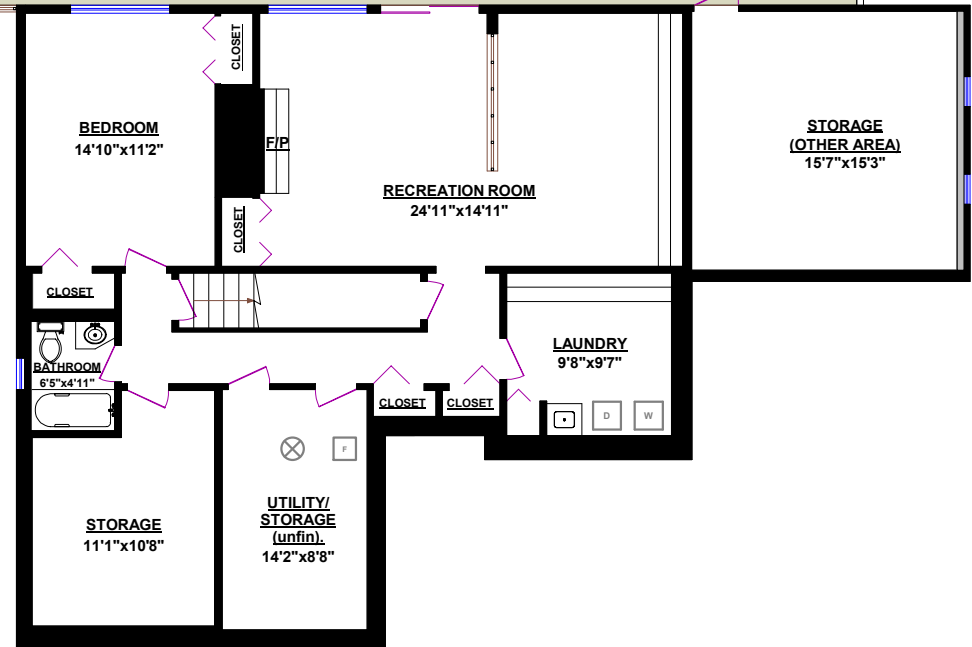

kashariddle@gmail.com | www.kashariddle.com

**675 ALPINE COURT, NORTH VANCOUVER**

TOTALS	
Main Floor (finished):	1,360 sq.ft.
Lower Level (finished):	1,151 sq.ft.
<b>TOTAL FINISHED:</b>	<b>2,511 sq.ft.</b>
Lower Level (unfinished):	143 sq.ft.
<b>TOTAL UNFINISHED:</b>	<b>143 sq.ft.</b>
<b>GRAND TOTAL:</b>	<b>2,654 sq.ft.</b>

OTHER AREAS:	
Storage:	266 sq.ft.

**MAIN FLOOR**

**LOWER LEVEL**