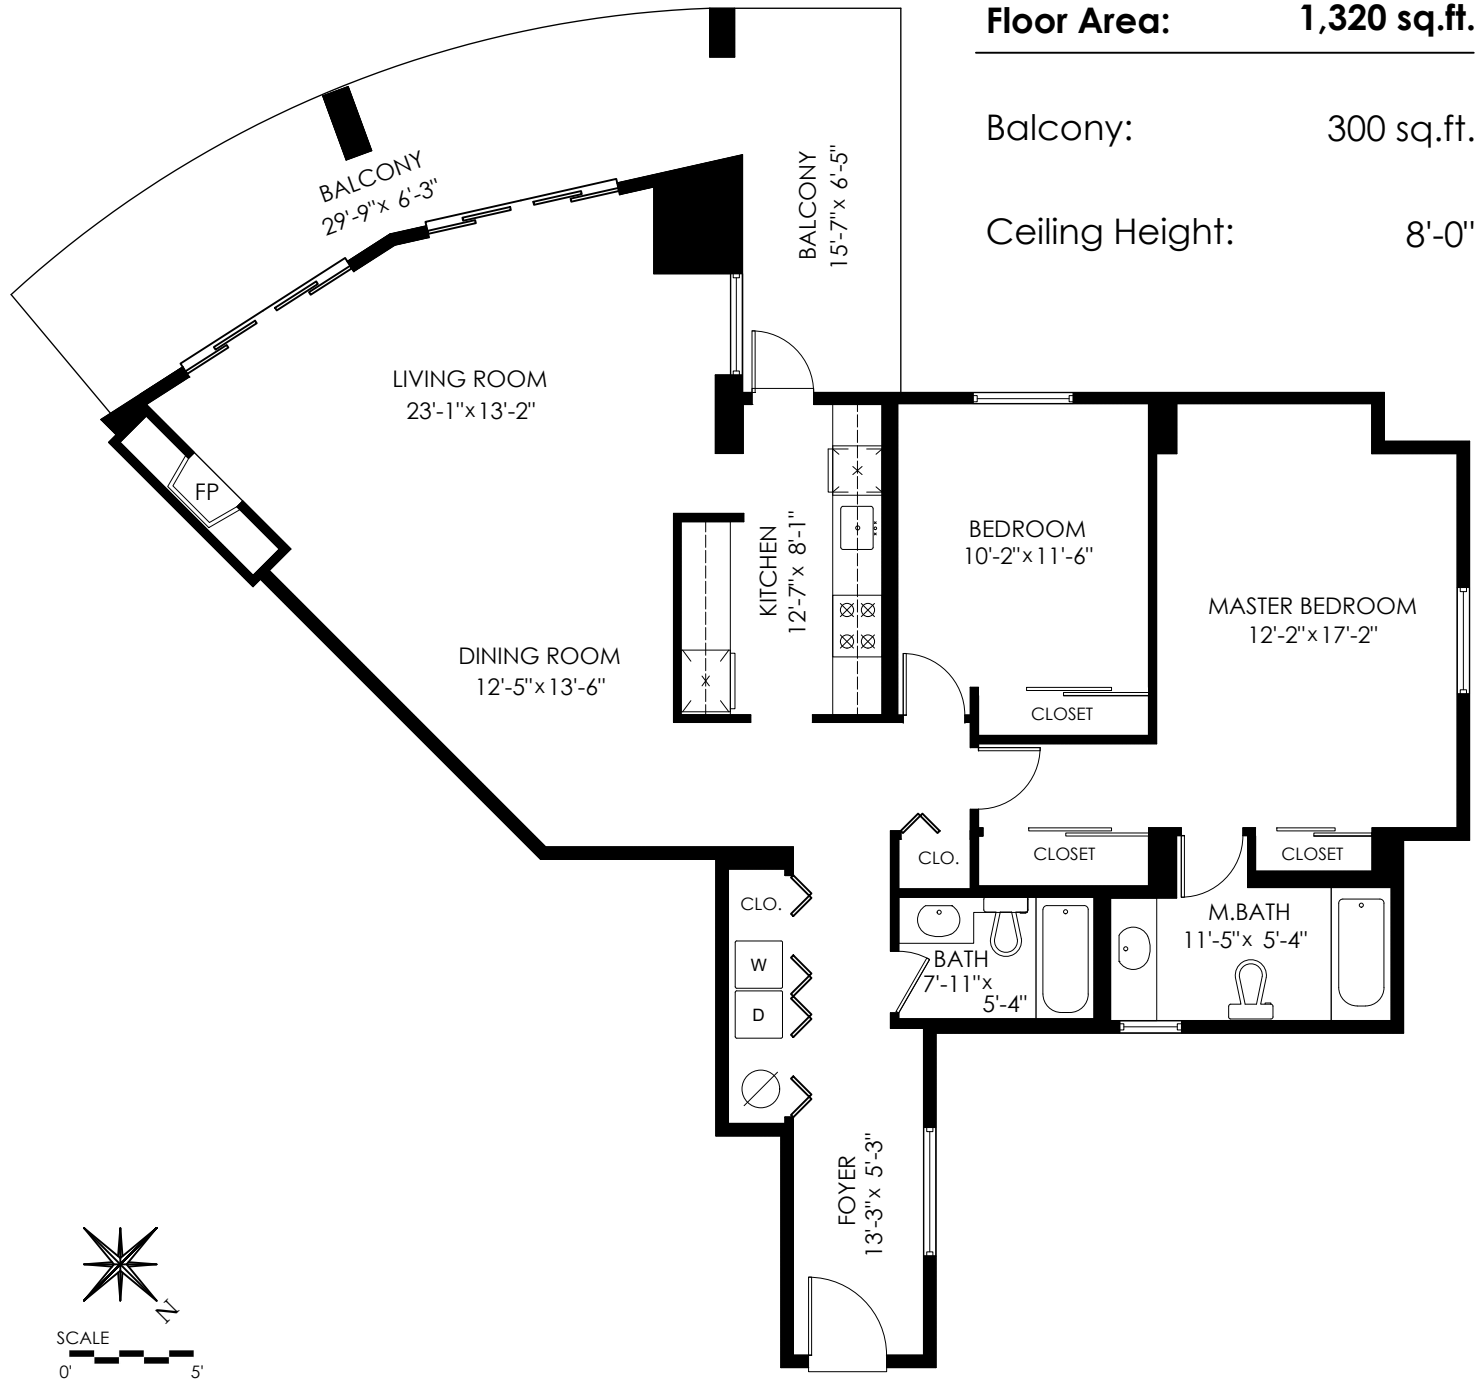

Laurie MacDonell 604 313-2025

RE/MAX Select Properties

laurie@macdonells.com | www.macdonells.com

#701-1600 Howe St, Vancouver

www.DraftOnSite.com
Measuring, Design & Permits | 604-876-3738

E&O Insured for \$3,000,000. Total square foot calculated to gross unit area. SQFT based on interior measurements to exterior walls, not taken from original blueprints, may include unfinished area. This is for marketing purposes only and is not intended for architectural/construction use. All details, sizes & placements should be considered approximate within +/- 2% tolerance.