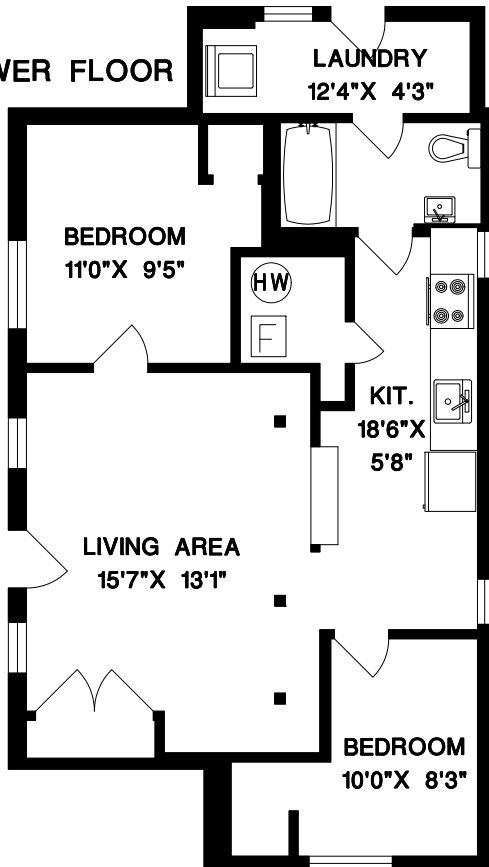

604-802-0678

UPPER FLOOR

401 E. KING EDWARD AVE.,
VANCOUVER, B.C.

UPPER FLOOR	618 SQ. FT.
MAIN FLOOR	761 SQ. FT.
LOWER FLOOR	802 SQ. FT.
TOTAL	2181 SQ. FT.

DECK	103 SQ. FT.
GARAGE	135 SQ. FT.

LOWER FLOOR

MAIN FLOOR