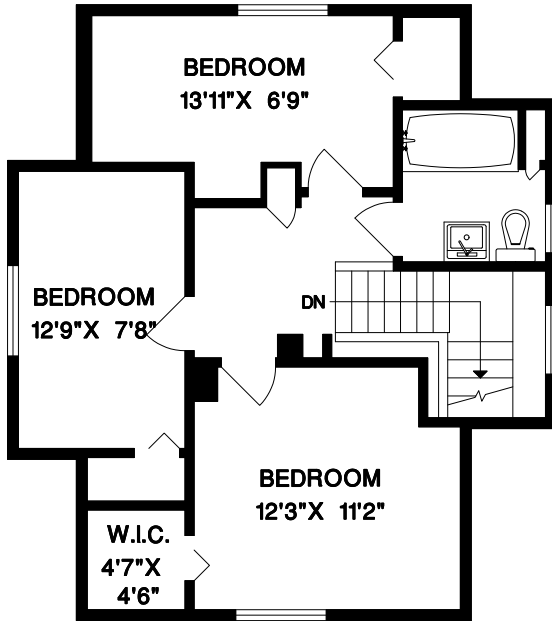

604-802-0678

UPPER FLOOR

401 E. KING EDWARD AVE.,
VANCOUVER, B.C.

UPPER FLOOR	618 SQ. FT.
MAIN FLOOR	761 SQ. FT.
LOWER FLOOR	802 SQ. FT.
TOTAL	2181 SQ. FT.

DECK	103 SQ. FT.
GARAGE	135 SQ. FT.

LOWER FLOOR

MAIN FLOOR