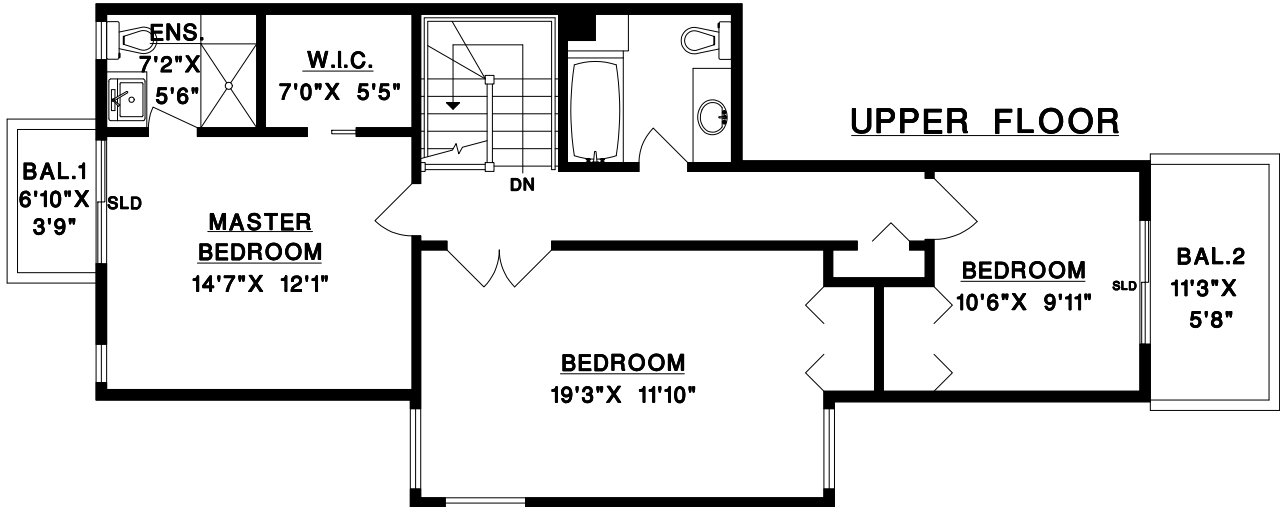

**VITA KALNS
PREC**
604-970-2674
LYNN JOHNSON
604-644-2858
BRUCE WARNER
604-802-0678

**1940 W. 14TH AVE.,
VANCOUVER, B.C.**

UPPER FLOOR	912	SQ. FT.
MAIN FLOOR	990	SQ. FT.
TOTAL	1802	SQ. FT.

GARAGE	230	SQ. FT.
PORCH	33	SQ. FT.
PATIO	327	SQ. FT.
BALCONY 1	26	SQ. FT.
BALCONY 2	64	SQ. FT.