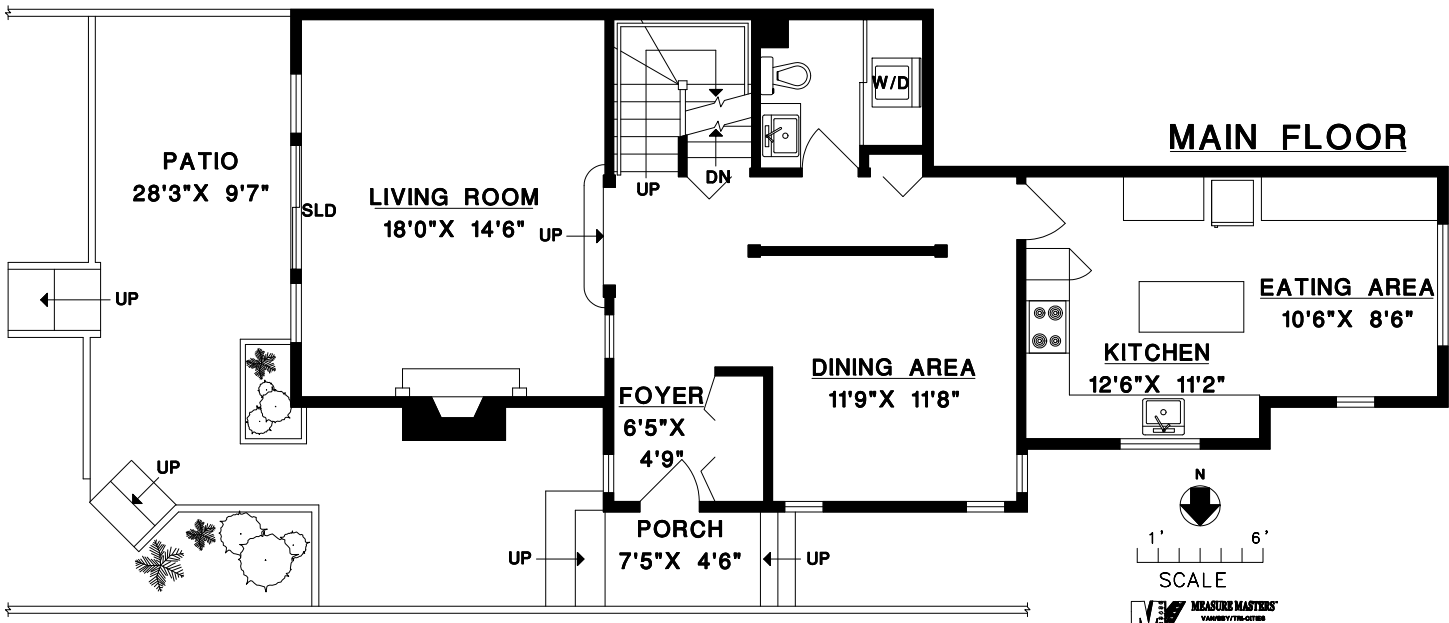

**VITA KALNS
PREC**
604-970-2674
LYNN JOHNSON
604-644-2858
BRUCE WARNER
604-802-0678

**1940 W. 14TH AVE.,
VANCOUVER, B.C.**

UPPER FLOOR	912	SQ. FT.
MAIN FLOOR	990	SQ. FT.
TOTAL	1802	SQ. FT.

GARAGE	230	SQ. FT.
PORCH	33	SQ. FT.
PATIO	327	SQ. FT.
BALCONY 1	26	SQ. FT.
BALCONY 2	64	SQ. FT.