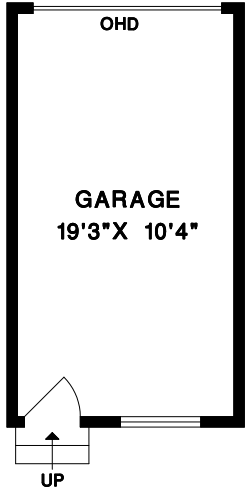

**VITA KALNS
PREC**
604-970-2674
LYNN JOHNSON
604-644-2858
BRUCE WARNER
604-802-0678

**1940 W. 14TH AVE.,
VANCOUVER, B.C.**

UPPER FLOOR	912	SQ. FT.
MAIN FLOOR	990	SQ. FT.
TOTAL	1802	SQ. FT.

GARAGE	230	SQ. FT.
PORCH	33	SQ. FT.
PATIO	327	SQ. FT.
BALCONY 1	26	SQ. FT.
BALCONY 2	64	SQ. FT.