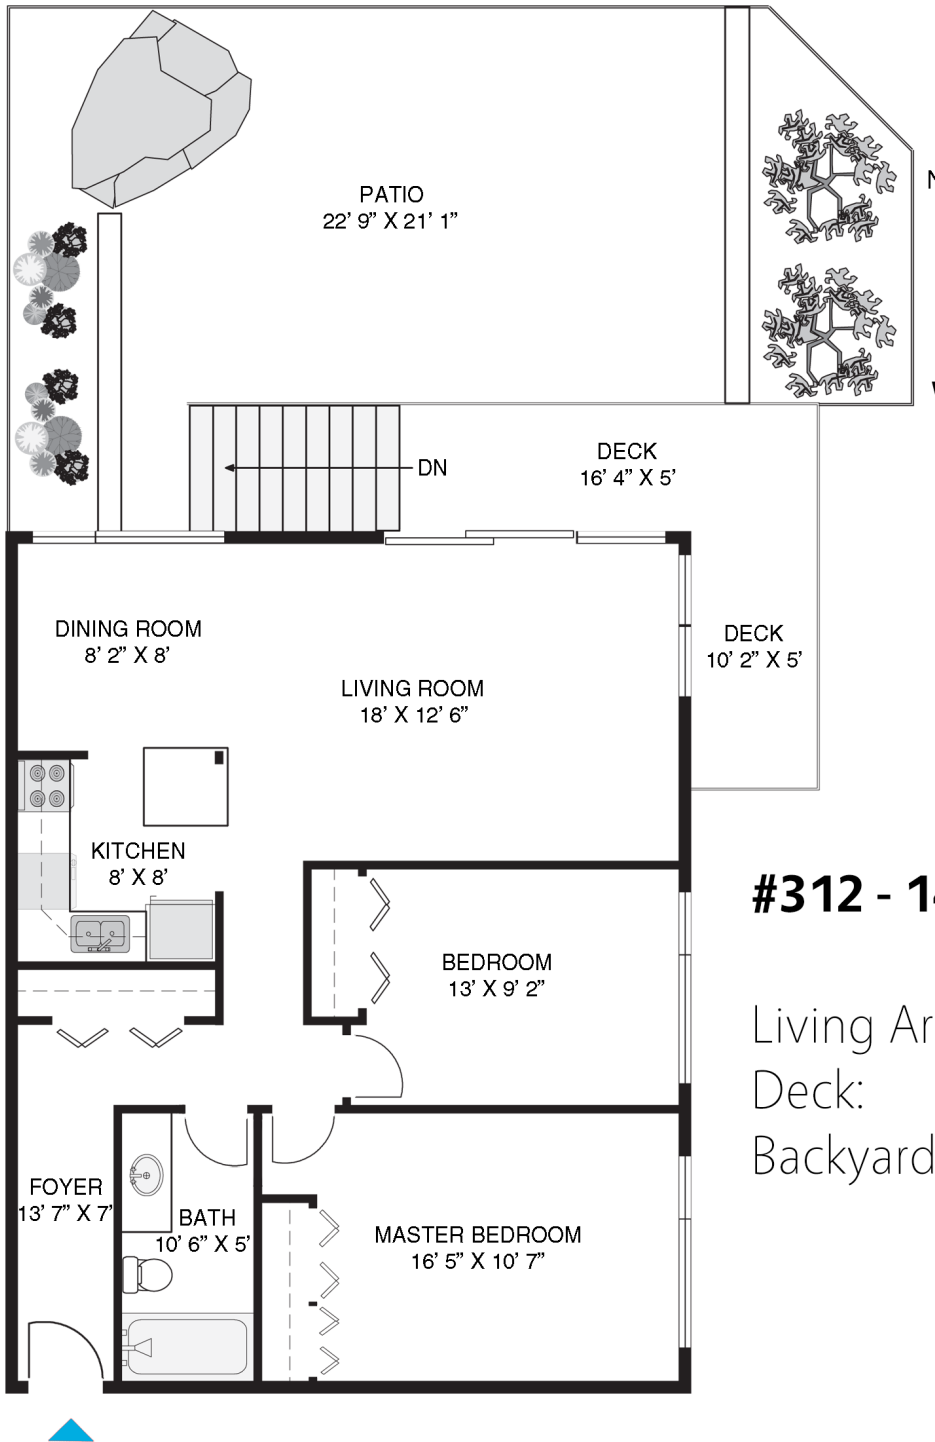

### #312 - 1405 West 15th Ave

Living Area: 918 sq.ft.

Deck: 173 sq.ft.

Backyard: 770 sq.ft.