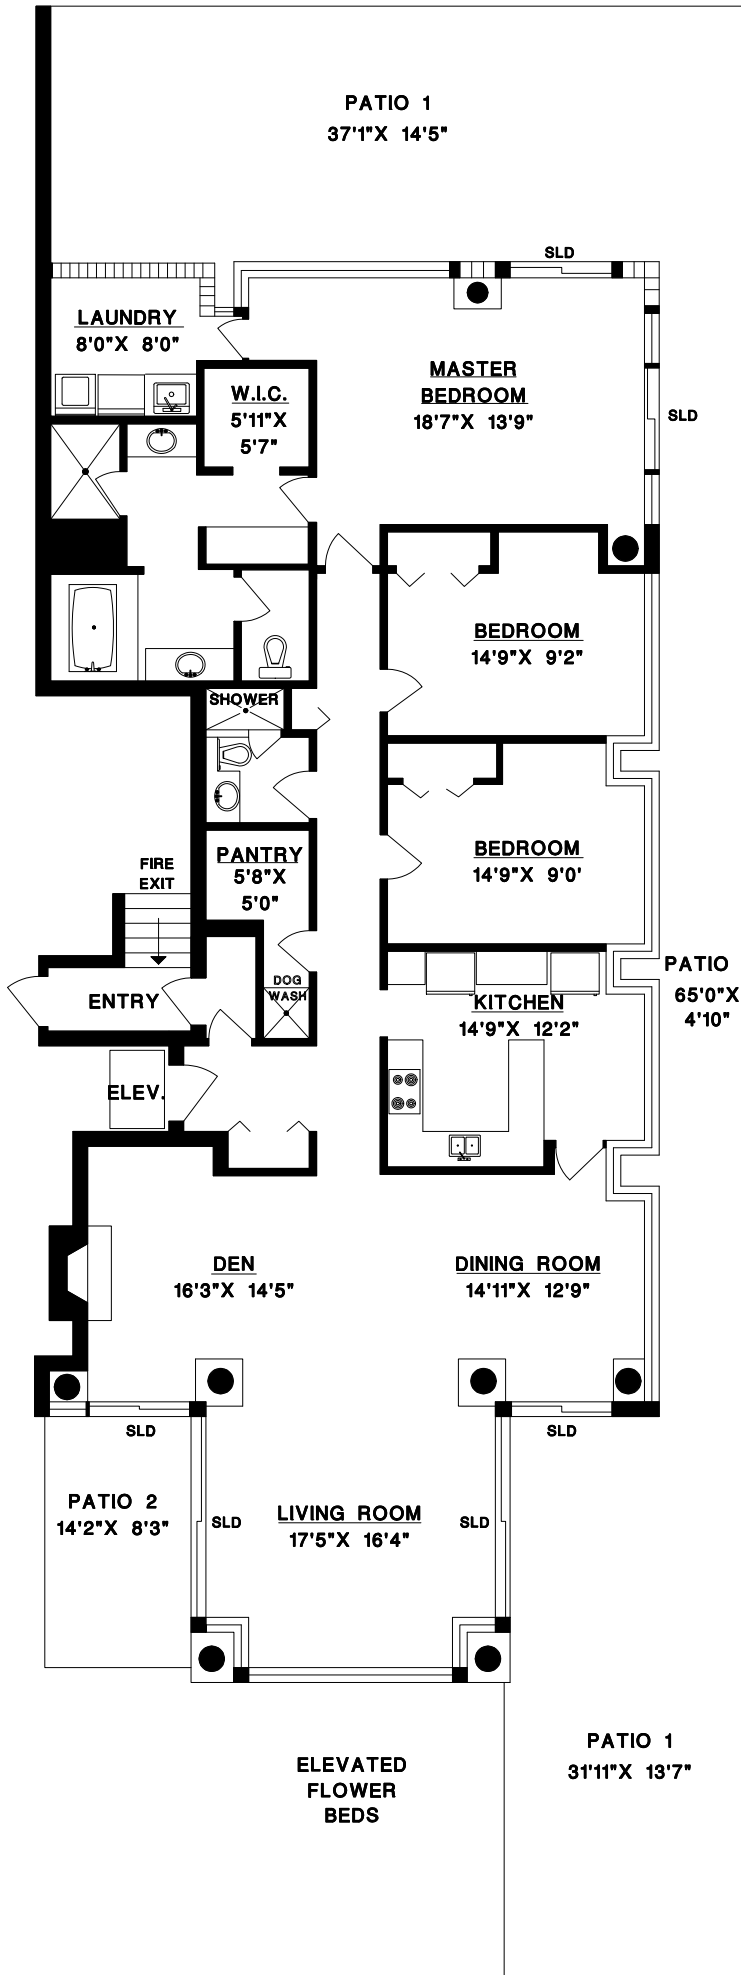

BRUCE WARNER
604-802-0678

LYNN JOHNSON
604-644-2858

VITA KALNS
PREC
604-970-2674

**#1-2498 PT. GREY RD.,
VANCOUVER, B.C.**

***TOTAL 2190 SQ.FT.**

PATIO 1 1379 SQ.FT.
PATIO 2 132 SQ.FT.

***Measurements taken to the
center of surrounding walls.**