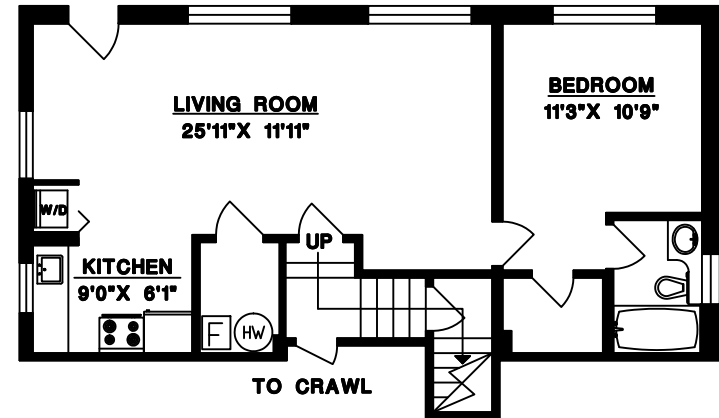

UPPER FLOOR

LYNN JOHNSON
 604-644-2858
VITA KALNS
 604-970-2674
BRUCE WARNER
 604-802-0678

3050 W. 11TH AVE.
VANCOUVER, B.C.

UPPER FLOOR	1199	SQ. FT.
MAIN FLOOR	1602	SQ. FT.
LOWER FLOOR	797	SQ. FT.
TOTAL	3598	SQ. FT.

PORCH	50	SQ. FT.
GARAGE / STUDIO	448	SQ. FT.
PATIO	332	SQ. FT.

M MANAGERIAL REALTY
 (604) 951-0000

MAIN FLOOR

LOWER FLOOR

TO CRAWL