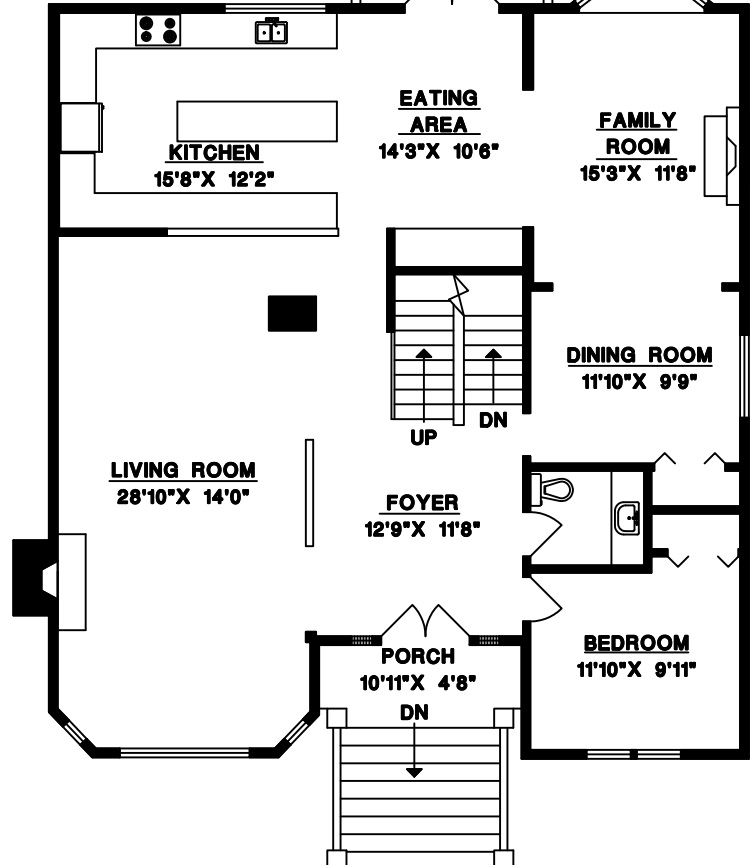

UPPER FLOOR

LYNN JOHNSON
 604-644-2858
VITA KALNS
 604-970-2674
BRUCE WARNER
 604-802-0678

3050 W. 11TH AVE.
VANCOUVER, B.C.

UPPER FLOOR	1199	SQ. FT.
MAIN FLOOR	1602	SQ. FT.
LOWER FLOOR	797	SQ. FT.
TOTAL	3598	SQ. FT.

PORCH	50	SQ. FT.
GARAGE / STUDIO	448	SQ. FT.
PATIO	332	SQ. FT.

M MANAGERIAL REALTY
 (604) 951-0000

MAIN FLOOR

LOWER FLOOR

TO CRAWL