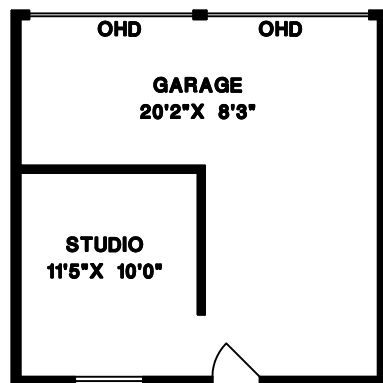

UPPER FLOOR

LYNN JOHNSON
 604-644-2858
VITA KALNS
 604-970-2674
BRUCE WARNER
 604-802-0678

3050 W. 11TH AVE.
VANCOUVER, B.C.

UPPER FLOOR	1199	SQ. FT.
MAIN FLOOR	1602	SQ. FT.
LOWER FLOOR	797	SQ. FT.
TOTAL	3598	SQ. FT.

PORCH	50	SQ. FT.
GARAGE / STUDIO	448	SQ. FT.
PATIO	332	SQ. FT.

M MANAGERIAL REALTY
 (604) 951-0000

MAIN FLOOR

LOWER FLOOR

TO CRAWL