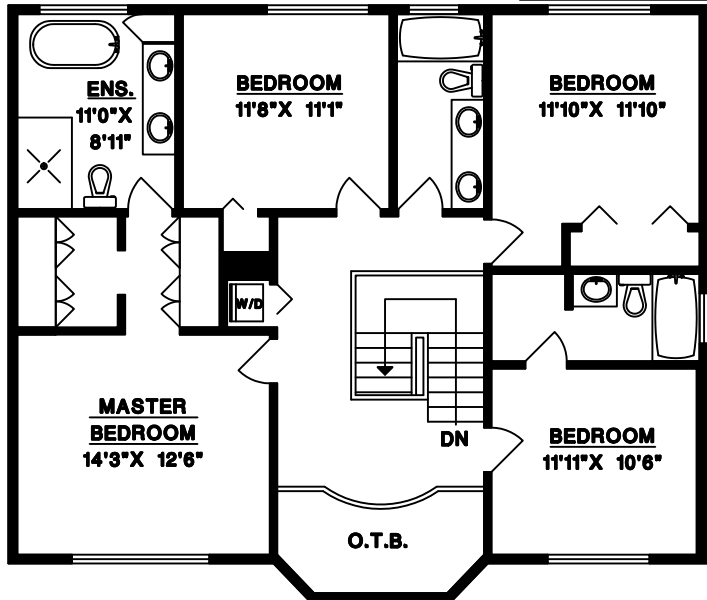

UPPER FLOOR

LYNN JOHNSON
 604-644-2858
VITA KALNS
 604-970-2674
BRUCE WARNER
 604-802-0678

3050 W. 11TH AVE.
VANCOUVER, B.C.

UPPER FLOOR	1199	SQ. FT.
MAIN FLOOR	1602	SQ. FT.
LOWER FLOOR	797	SQ. FT.
TOTAL	3598	SQ. FT.

PORCH	50	SQ. FT.
GARAGE / STUDIO	448	SQ. FT.
PATIO	332	SQ. FT.

M MANAGERIAL REALTY
 (604) 951-0000

MAIN FLOOR

LOWER FLOOR

TO CRAWL