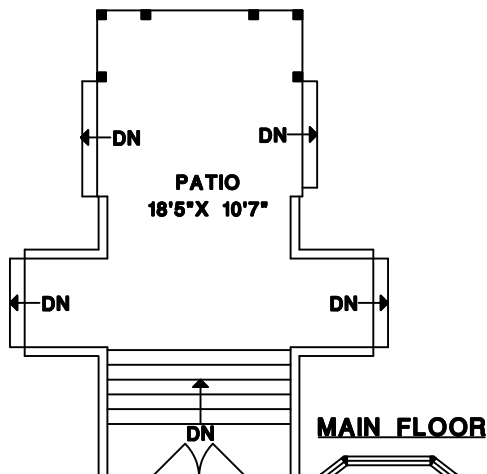

UPPER FLOOR

LYNN JOHNSON
 604-644-2858
VITA KALNS
 604-970-2674
BRUCE WARNER
 604-802-0678

3050 W. 11TH AVE.
VANCOUVER, B.C.

UPPER FLOOR	1199	SQ. FT.
MAIN FLOOR	1602	SQ. FT.
LOWER FLOOR	797	SQ. FT.
TOTAL	3598	SQ. FT.

PORCH	50	SQ. FT.
GARAGE / STUDIO	448	SQ. FT.
PATIO	332	SQ. FT.

M MANAGERIAL REALTY
 (604) 951-0000

MAIN FLOOR

LOWER FLOOR

TO CRAWL