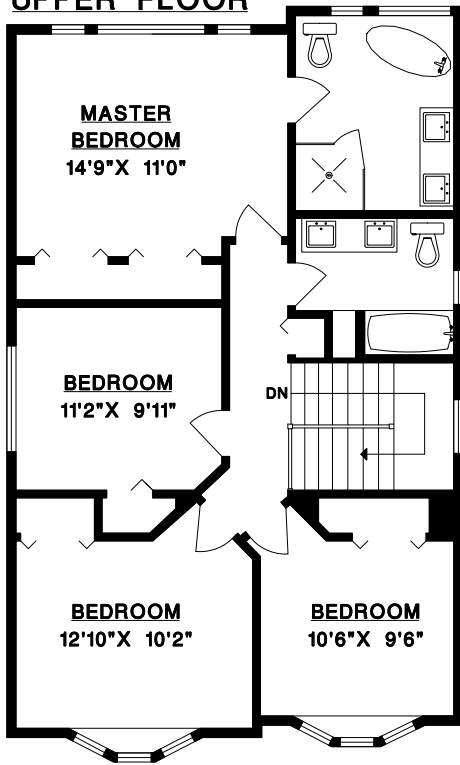

UPPER FLOOR

VITA KALNS
 604-970-2674
BRUCE WARNER
 604-802-0678
HEATHER NOTMAN
LYNN JOHNSON
 604-644-2858

2726 W. 42ND AVENUE
VANCOUVER, B.C.

UPPER FLOOR	959	SQ. FT.
MAIN FLOOR	986	SQ. FT.
*LOWER FLOOR	400	SQ. FT.
TOTAL	2345	SQ. FT.

GARAGE	520	SQ. FT.
DECK	157	SQ. FT.
PORCH	31	SQ. FT.
PATIO	82	SQ. FT.

*Includes limited ceiling heights
 & unfinished areas.

LOWER FLOOR