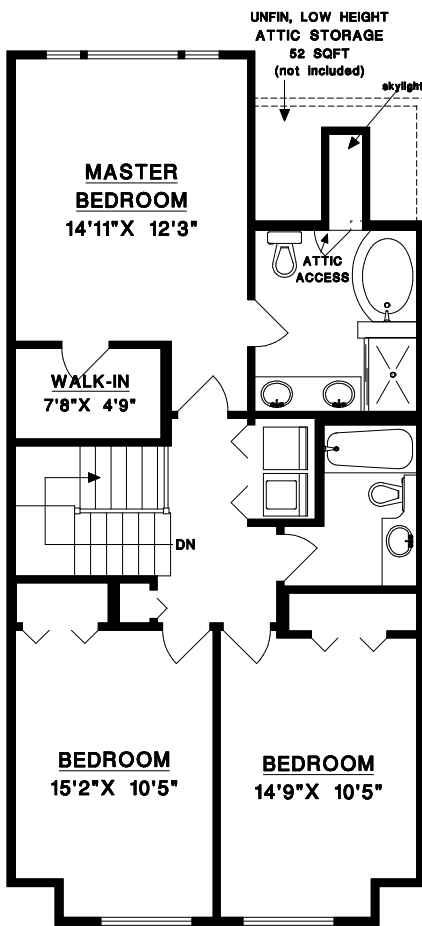

UPPER LEVEL

MAIN LEVEL

LOWER LEVEL

MAIN LEVEL	987 SQFT
UPPER LEVEL	933 SQFT
LOWER LEVEL*	501 SQFT
TOTAL LIVING SPACE	2421 SQFT
GARAGE	431 SQFT
TOTAL	2852 SQFT

COVERED BALCONY	142 SQFT
COVERED PATIO	124 SQFT

* INCLUDES UNFINISHED BOILER ROOM (24 SQFT)

NOTE: AREA MEASUREMENT IS TO OUTSIDE OF EXTERIOR WALLS & CENTRE OF DEMISING WALLS

NO REPRODUCTION OF THIS PLAN IN ANY FORM IS ALLOWED UNLESS PERMISSION IS GIVEN BY:
MEASURE MASTERS
 RICHMOND/DELTA
 (604) 948-1888
 3088#5 S122 OCT 10/14