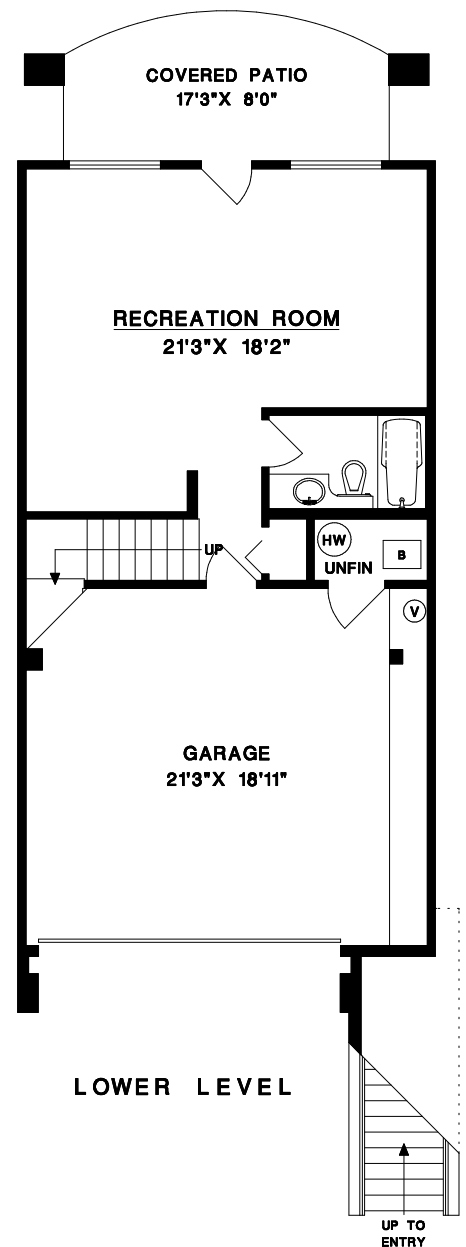

UPPER LEVEL

MAIN LEVEL

LOWER LEVEL

MAIN LEVEL	987 SQFT
UPPER LEVEL	933 SQFT
LOWER LEVEL*	501 SQFT
TOTAL LIVING SPACE	2421 SQFT
GARAGE	431 SQFT
TOTAL	2852 SQFT

COVERED BALCONY	142 SQFT
COVERED PATIO	124 SQFT

* INCLUDES UNFINISHED BOILER ROOM (24 SQFT)

NOTE: AREA MEASUREMENT IS TO OUTSIDE OF EXTERIOR WALLS & CENTRE OF DEMISING WALLS

NO REPRODUCTION OF THIS PLAN IN ANY FORM IS ALLOWED UNLESS PERMISSION IS GIVEN BY:
MEASURE MASTERS
 RICHMOND/DELTA
 (604) 948-1888
 3088#5 S122 OCT 10/14