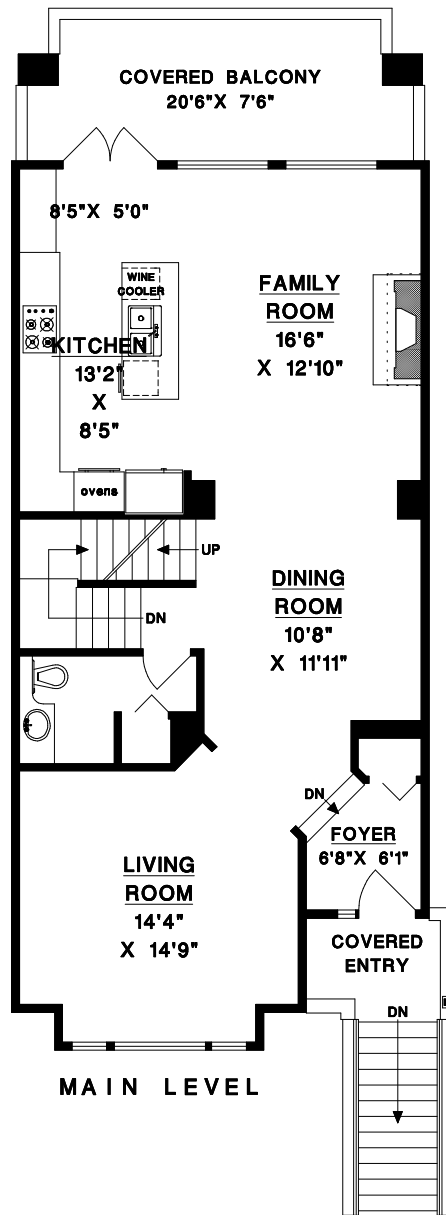

UPPER LEVEL

MAIN LEVEL

LOWER LEVEL

MAIN LEVEL	987 SQFT
UPPER LEVEL	933 SQFT
LOWER LEVEL*	501 SQFT
TOTAL LIVING SPACE	2421 SQFT
GARAGE	431 SQFT
TOTAL	2852 SQFT

COVERED BALCONY	142 SQFT
COVERED PATIO	124 SQFT

* INCLUDES UNFINISHED BOILER ROOM (24 SQFT)

NOTE: AREA MEASUREMENT IS TO OUTSIDE OF EXTERIOR WALLS & CENTRE OF DEMISING WALLS

NO REPRODUCTION OF THIS PLAN IN ANY FORM IS ALLOWED UNLESS PERMISSION IS GIVEN BY:
MEASURE MASTERS
 RICHMOND/DELTA
 (604) 948-1888
 3088#5 S122 OCT 10/14