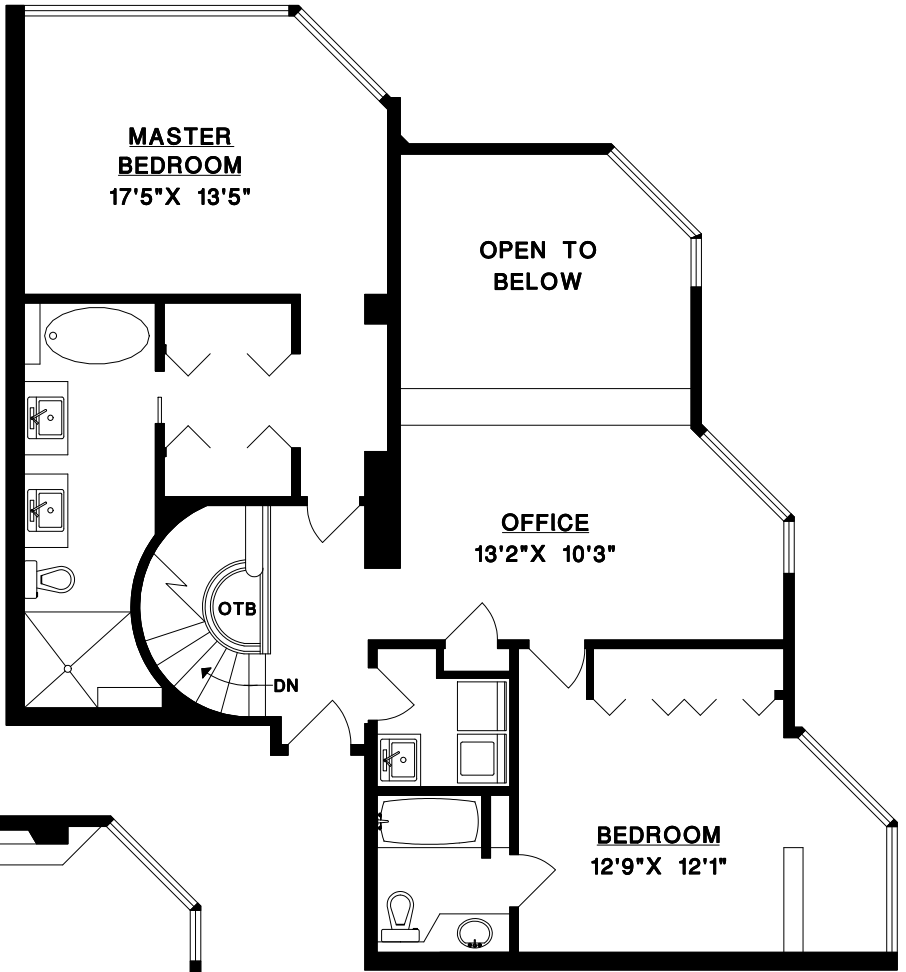

LYNN JOHNSON
604-644-2858

BRUCE WARNER
604-802-0678

VITA KALNS
604-970-2674

HEATHER NOTMAN
604-528-4009

UPPER FLOOR

MAIN FLOOR

**2302-738 BROUGHTON ST.
VANCOUVER, B.C.**

UPPER FLOOR	1165	SQ. FT.
MAIN FLOOR	1375	SQ. FT.
* TOTAL	2540	SQ. FT.

*Area calculations taken from:
Strata Plan: VR1135, S.L.#59,
Dated: unknown.