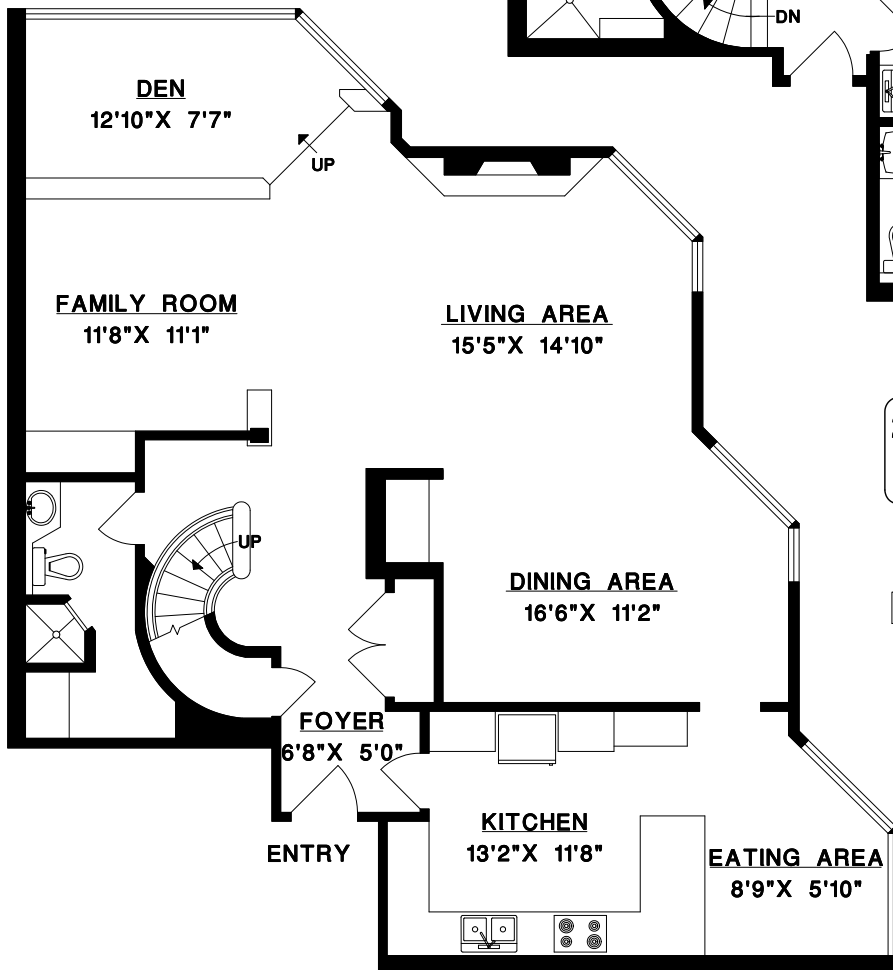

LYNN JOHNSON
604-644-2858

BRUCE WARNER
604-802-0678

VITA KALNS
604-970-2674

HEATHER NOTMAN
604-528-4009

UPPER FLOOR

MAIN FLOOR

**2302-738 BROUGHTON ST.
VANCOUVER, B.C.**

UPPER FLOOR	1165	SQ. FT.
MAIN FLOOR	1375	SQ. FT.
* TOTAL	2540	SQ. FT.

*Area calculations taken from:
Strata Plan: VR1135, S.L.#59,
Dated: unknown.