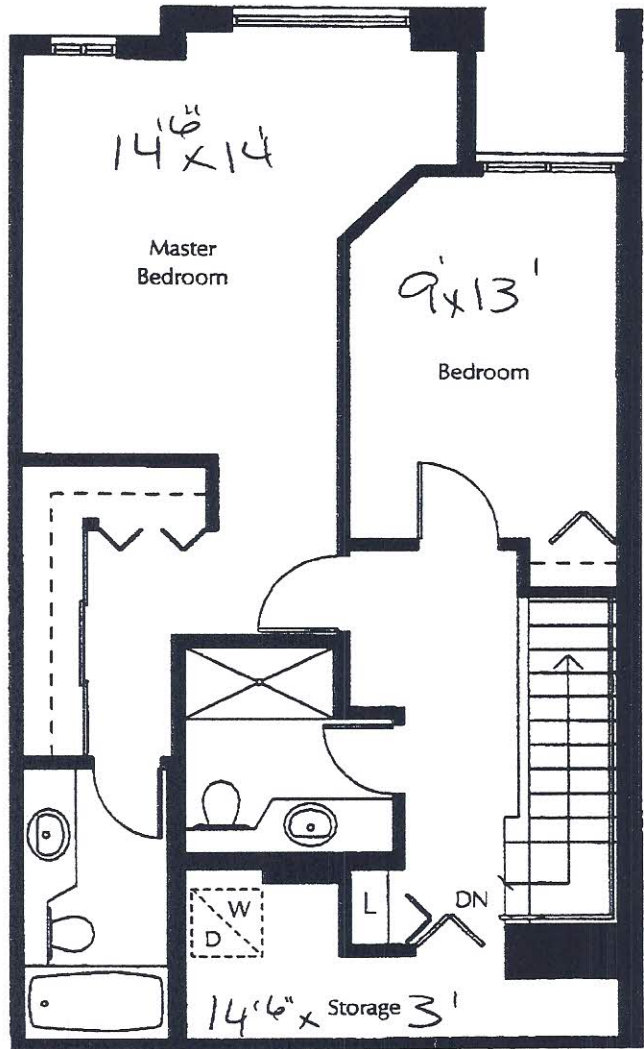

ANSONIA

Style F
2 bedroom city-home 1,161 sq.ft.

440 SQFT

721 SQFT.

2226 Redbus Lane

In striving for excellence, Greystone reserves the right to make modifications and changes to floorplans, project design, specifications, and features. E.&O.E. Actual dimensions and floorplans may vary.