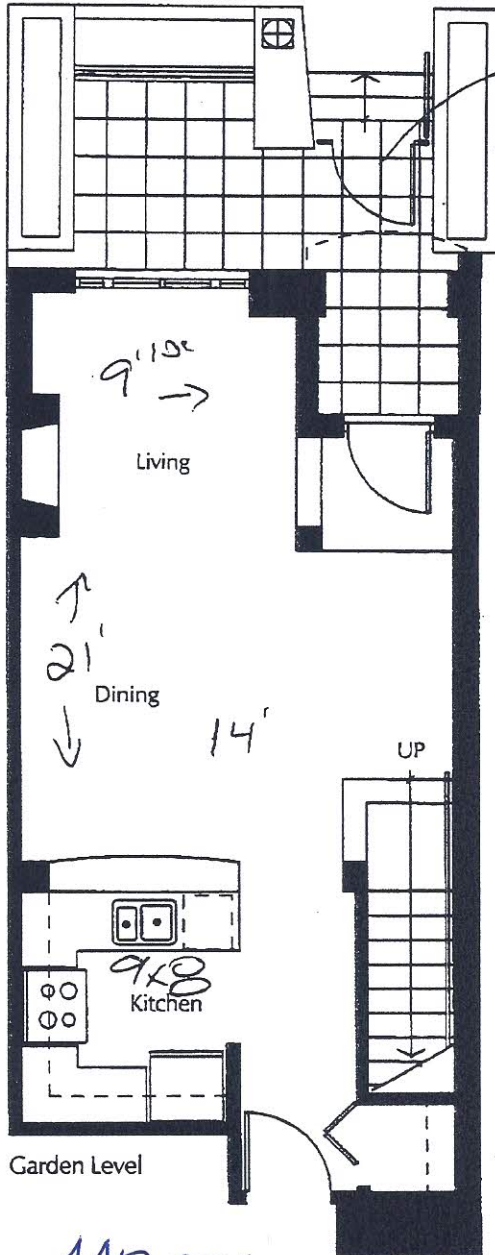

ANSONIA

Style F
2 bedroom city-home 1,161 sq.ft.

440 SQFT

721 SQFT.

2226 Redbus Lane

In striving for excellence, Greystone reserves the right to make modifications and changes to floorplans, project design, specifications, and features. E.&O.E. Actual dimensions and floorplans may vary.