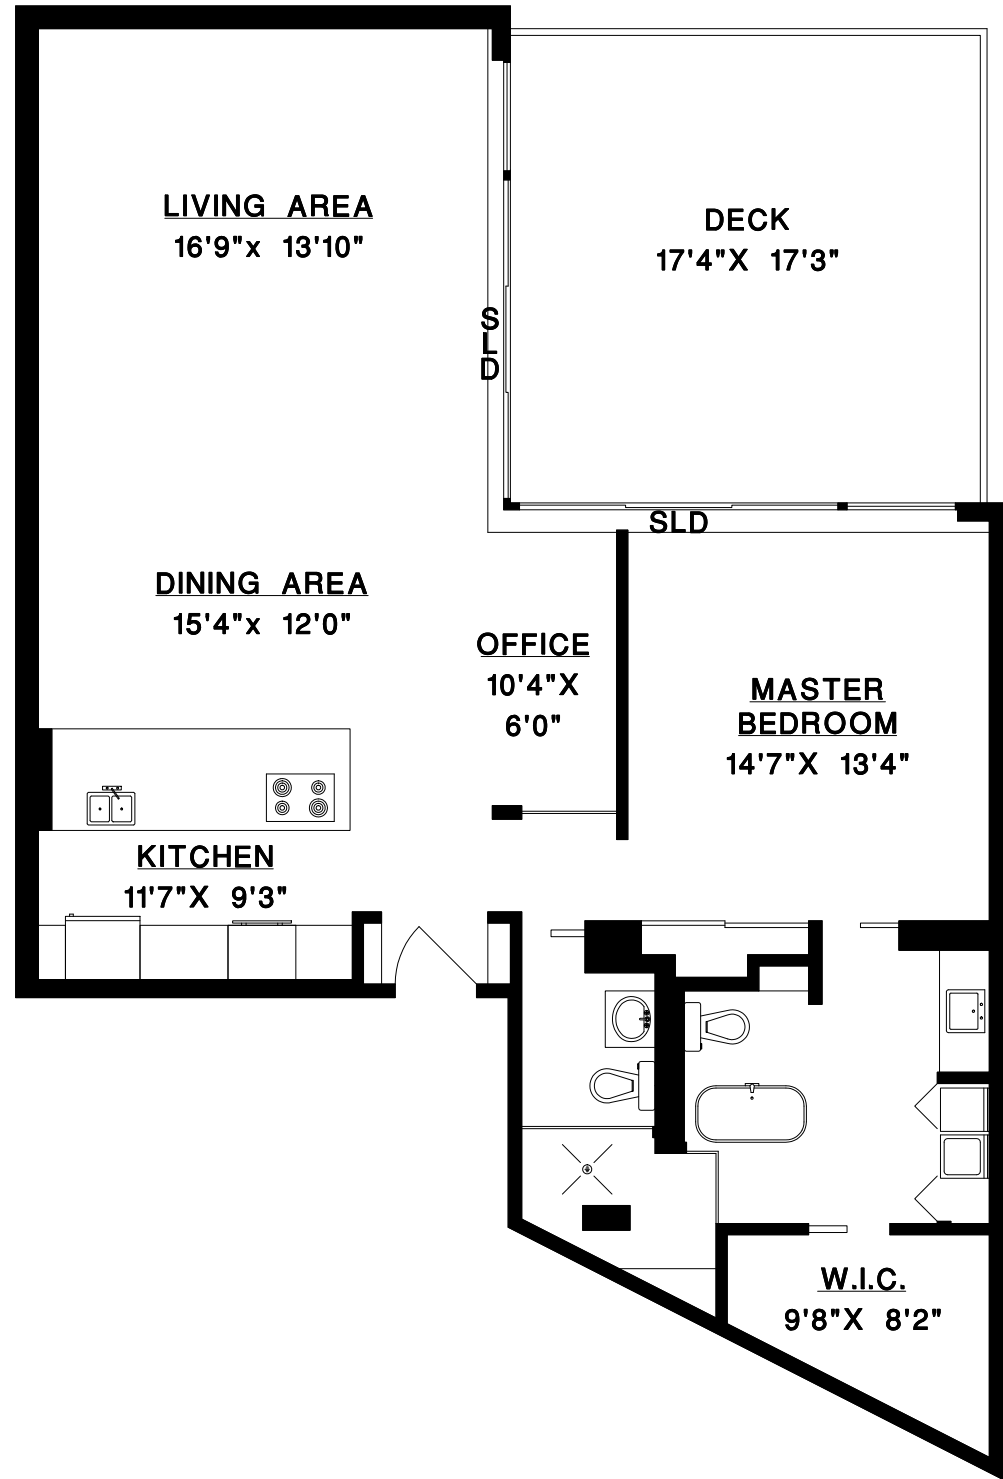

LYNN JOHNSON  
604-644-2858

VITA KALNS  
604-970-2674

HEATHER NOTMAN  
604-528-4009

#204-4900 CARTIER ST.  
VANCOUVER, B.C.

\* TOTAL 1215 SQ. FT.

DECK 303 SQ. FT.

\*Area calculations taken from:  
Strata Plan VAS368, S.L.#15.  
Date: unknown.

N

SCALE