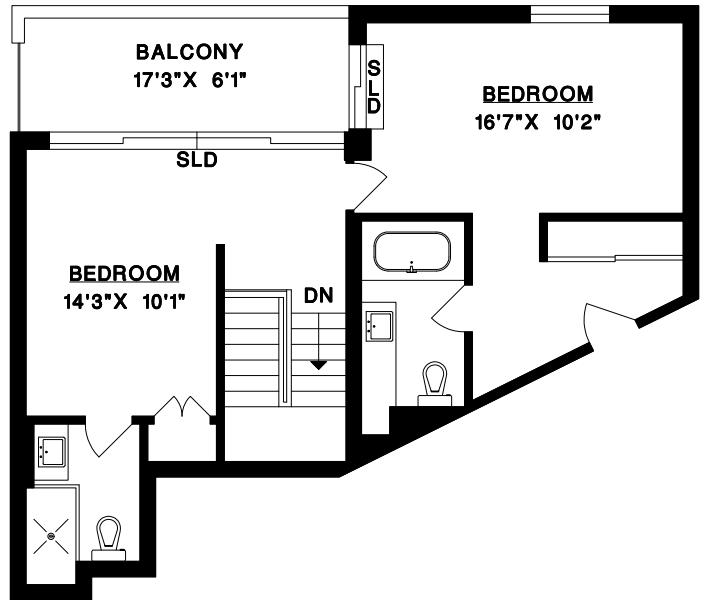

LYNN JOHNSON
604-644-2858

HEATHER NOTMAN
604-528-4009

VITA KALNS
604-970-2674

#502-4900 CARTIER ST.
VANCOUVER, B.C.

UPPER FLOOR	707	SQ. FT.
LOWER FLOOR	2198	SQ. FT.
* TOTAL	2905	SQ. FT.

BALCONY	118	SQ. FT.
LOUNGE DECK	320	SQ. FT.
DINING DECK	319	SQ. FT.

*Area measurements taken to center of perimeter walls.

UPPER FLOOR

LOWER FLOOR

MEASUREMENTS
VANCOUVER, BC
(604) 991-8555
SERV. 2009