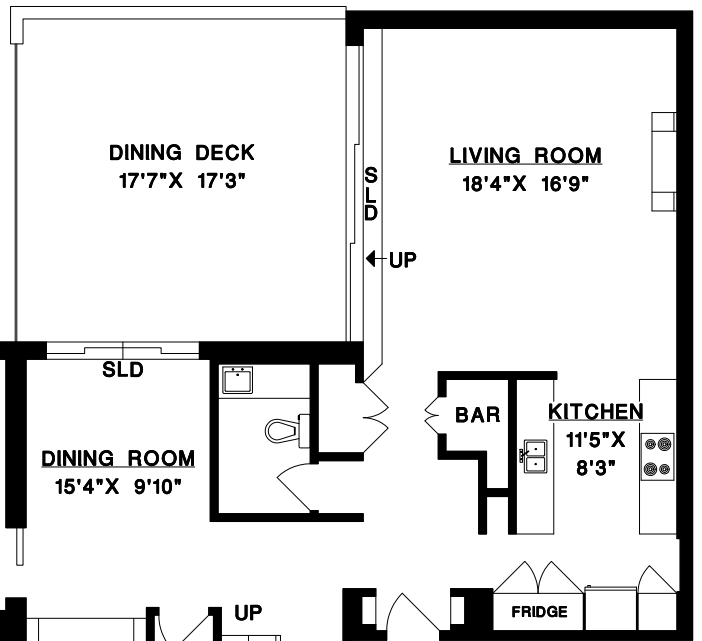

LYNN JOHNSON
604-644-2858

HEATHER NOTMAN
604-528-4009

VITA KALNS
604-970-2674

#502-4900 CARTIER ST.
VANCOUVER, B.C.

UPPER FLOOR	707	SQ. FT.
LOWER FLOOR	2198	SQ. FT.
* TOTAL	2905	SQ. FT.

BALCONY	118	SQ. FT.
LOUNGE DECK	320	SQ. FT.
DINING DECK	319	SQ. FT.

*Area measurements taken to center of perimeter walls.

UPPER FLOOR

LOWER FLOOR

MEASUREMENTS
VANCOUVER, BC
(604) 991-8555
SERV. 2009