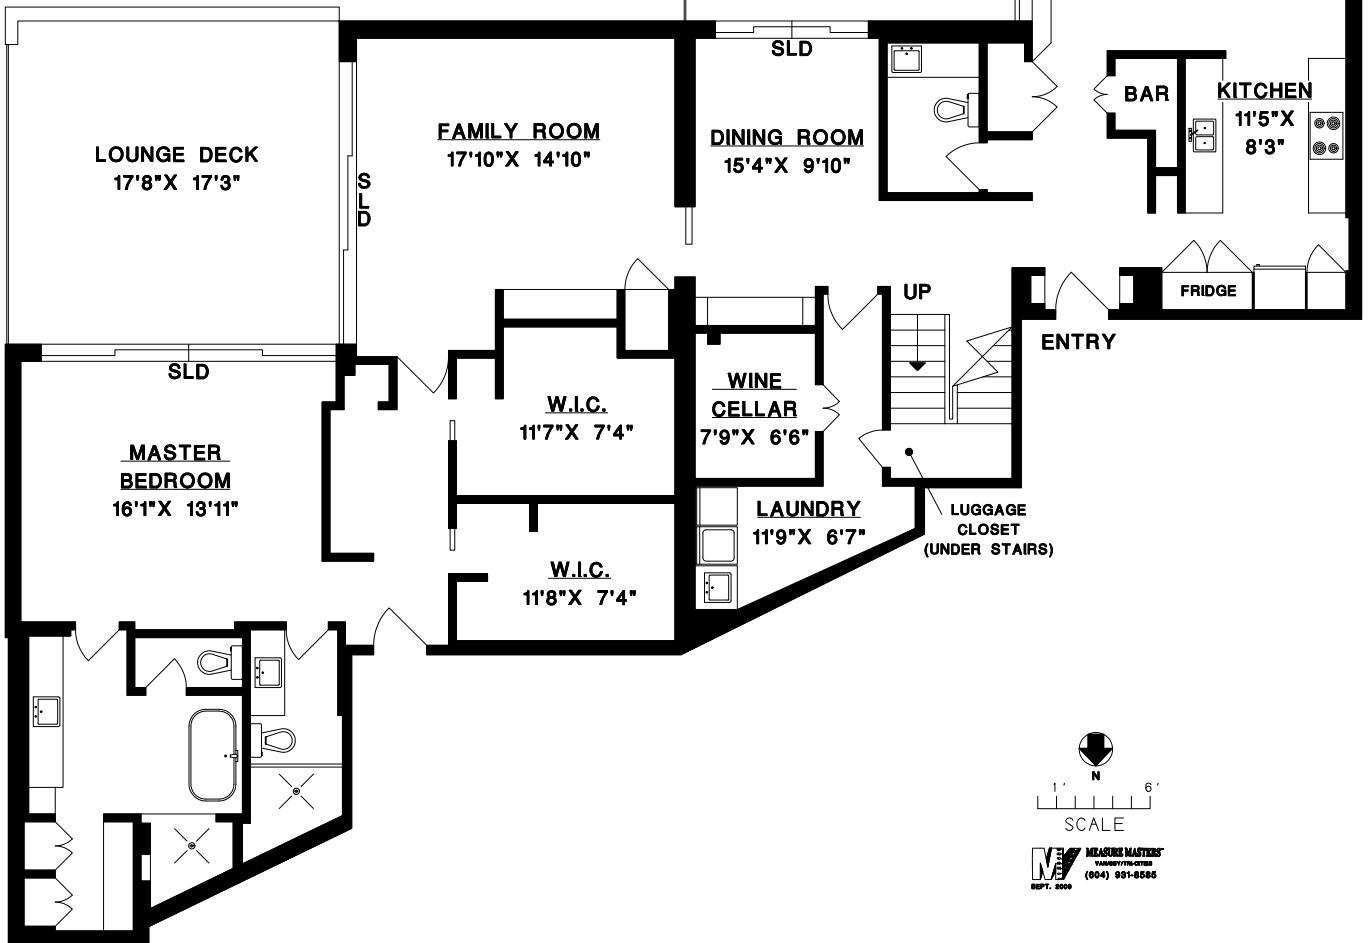

LYNN JOHNSON
604-644-2858

HEATHER NOTMAN
604-528-4009

VITA KALNS
604-970-2674

#502-4900 CARTIER ST.
VANCOUVER, B.C.

UPPER FLOOR	707	SQ. FT.
LOWER FLOOR	2198	SQ. FT.
* TOTAL	2905	SQ. FT.

BALCONY	118	SQ. FT.
LOUNGE DECK	320	SQ. FT.
DINING DECK	319	SQ. FT.

*Area measurements taken to center of perimeter walls.

UPPER FLOOR

LOWER FLOOR

MEASUREMENTS
VANCOUVER, BC
(604) 991-8555
SERV. 2009