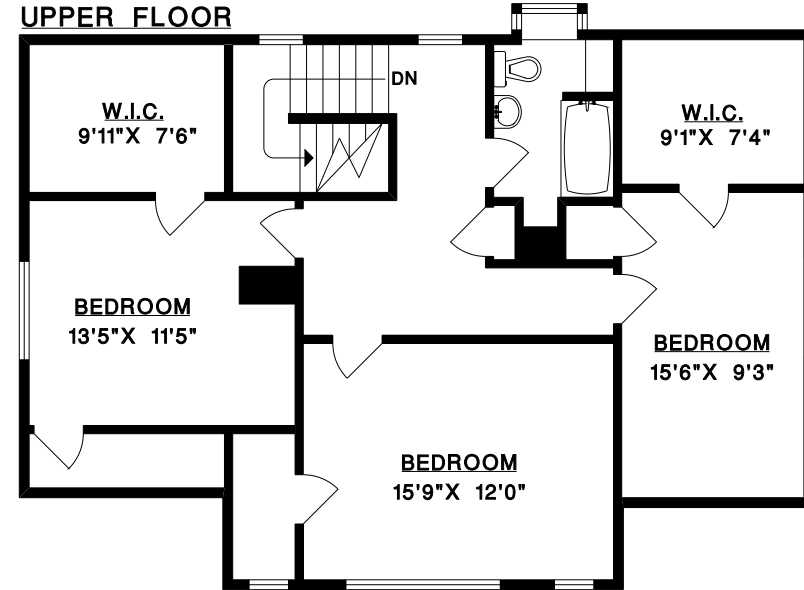

**3341 W. 34th AVE.,
VANCOUVER, B.C.**

VITA KALNS
 604-970-2674
LYNN JOHNSON
 604-644-2858
HEATHER NOTMAN
 604-528-4009

* UPPER FLOOR	1051	SQ. FT.
MAIN FLOOR	1280	SQ. FT.
* BASEMENT	1139	SQ. FT.
TOTAL	3470	SQ. FT.

DECK	227	SQ. FT.
PORCH	24	SQ. FT.
* SHED	154	SQ. FT.

*Includes limited ceiling heights.

UPPER FLOOR

BASEMENT