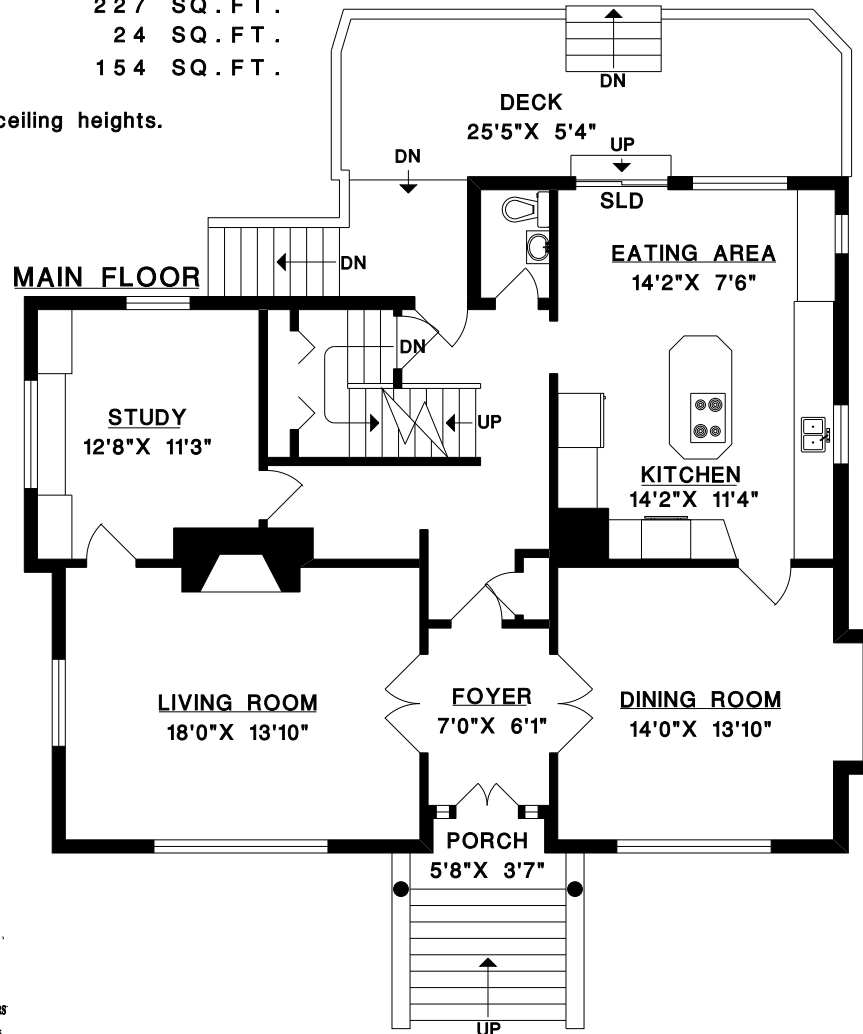

**3341 W. 34th AVE.,
VANCOUVER, B.C.**

VITA KALNS
 604-970-2674
LYNN JOHNSON
 604-644-2858
HEATHER NOTMAN
 604-528-4009

* UPPER FLOOR	1051	SQ. FT.
MAIN FLOOR	1280	SQ. FT.
* BASEMENT	1139	SQ. FT.
TOTAL	3470	SQ. FT.

DECK	227	SQ. FT.
PORCH	24	SQ. FT.
* SHED	154	SQ. FT.

*Includes limited ceiling heights.

UPPER FLOOR

BASEMENT