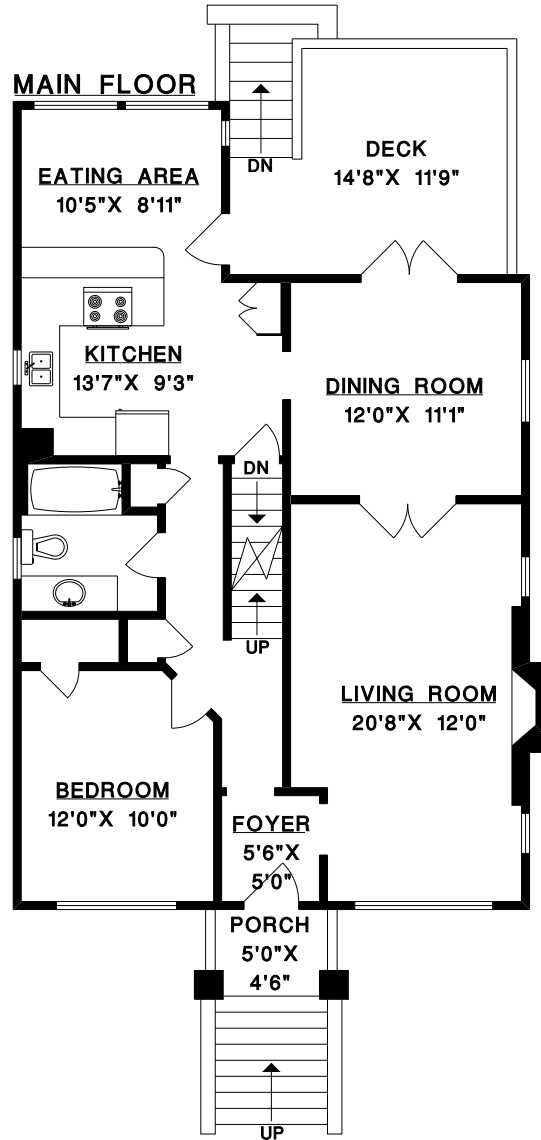

VITA KALNS
 604-970-2674
LYNN JOHNSON
 604-644-2858
HEATHER NOTMAN
 604-528-4009

**385 W. 22ND AVE.,
VANCOUVER, B.C.**

* UPPER FLOOR	791 SQ. FT.
MAIN FLOOR	987 SQ. FT.
BASEMENT	976 SQ. FT.
TOTAL	2754 SQ. FT.

DECK	148 SQ. FT.
PORCH	25 SQ. FT.
GARAGE	442 SQ. FT.

*Includes limited ceiling heights, and unfinished areas.

1" = 6'
SCALE