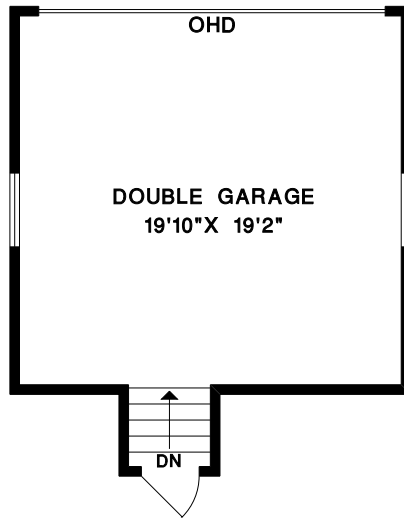

VITA KALNS
 604-970-2674
LYNN JOHNSON
 604-644-2858
HEATHER NOTMAN
 604-528-4009

**385 W. 22ND AVE.,
VANCOUVER, B.C.**

* UPPER FLOOR	791 SQ. FT.
MAIN FLOOR	987 SQ. FT.
BASEMENT	976 SQ. FT.
TOTAL	2754 SQ. FT.

DECK	148 SQ. FT.
PORCH	25 SQ. FT.
GARAGE	442 SQ. FT.

*Includes limited ceiling heights, and unfinished areas.

1" = 6'
SCALE