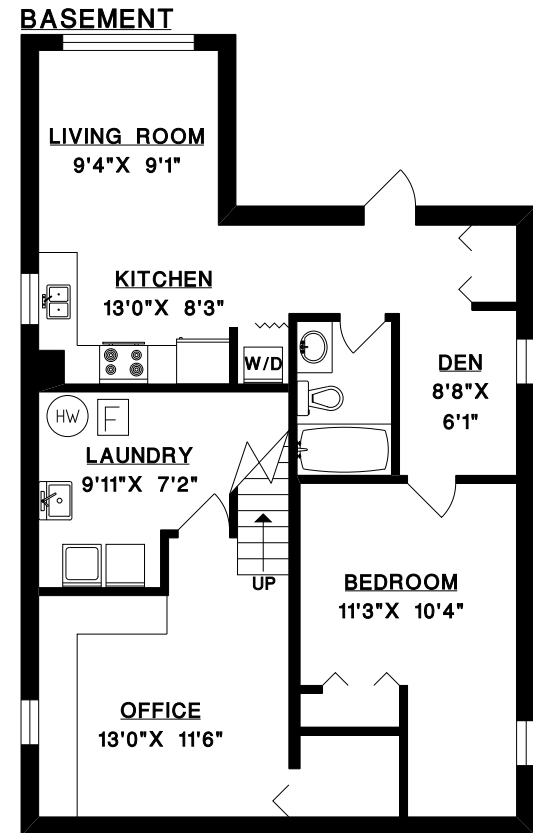

VITA KALNS
 604-970-2674
LYNN JOHNSON
 604-644-2858
HEATHER NOTMAN
 604-528-4009

**385 W. 22ND AVE.,
VANCOUVER, B.C.**

* UPPER FLOOR	791 SQ. FT.
MAIN FLOOR	987 SQ. FT.
BASEMENT	976 SQ. FT.
TOTAL	2754 SQ. FT.

DECK	148 SQ. FT.
PORCH	25 SQ. FT.
GARAGE	442 SQ. FT.

*Includes limited ceiling heights, and unfinished areas.

1" = 6'
SCALE