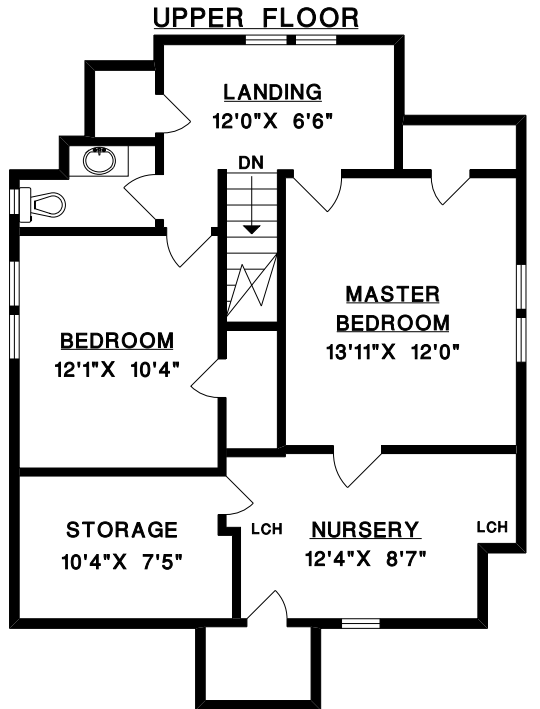

VITA KALNS
 604-970-2674
LYNN JOHNSON
 604-644-2858
HEATHER NOTMAN
 604-528-4009

**385 W. 22ND AVE.,
VANCOUVER, B.C.**

* UPPER FLOOR	791 SQ. FT.
MAIN FLOOR	987 SQ. FT.
BASEMENT	976 SQ. FT.
TOTAL	2754 SQ. FT.

DECK	148 SQ. FT.
PORCH	25 SQ. FT.
GARAGE	442 SQ. FT.

*Includes limited ceiling heights, and unfinished areas.

1" = 6'
SCALE