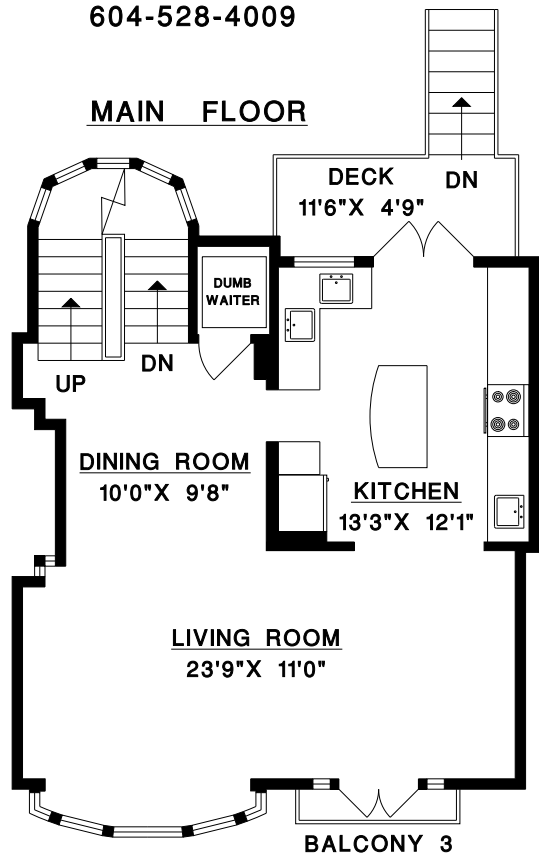

LYNN JOHNSON
604-644-2858
VITA KALNS
604-970-2674
HEATHER NOTMAN
604-528-4009

3650 CAMERON AVE.
VANCOUVER, B.C.

TOP FLOOR	358	SQ. FT.
MAIN FLOOR	686	SQ. FT.
LOWER FLOOR	557	SQ. FT.
*BASEMENT/GARAGE	1015	SQ. FT.
TOTAL	2616	SQ. FT.

BALCONY 1	73	SQ. FT.
BALCONY 2	20	SQ. FT.
DECK	54	SQ. FT.
BALCONY 3	11	SQ. FT.
PORCH	136	SQ. FT.

*Includes unfinished areas.

MEASURE MASTERS
VANCOUVER-CRIST
(604) 931-8585
NOV. 2005