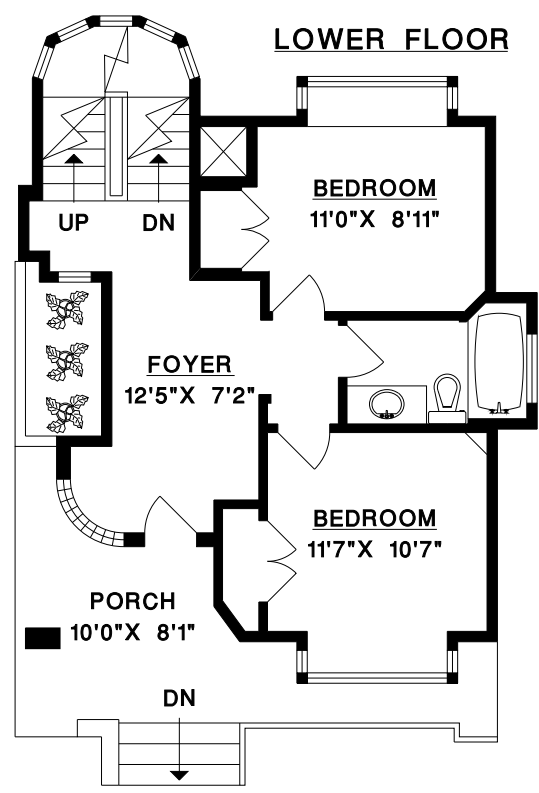

LYNN JOHNSON
604-644-2858
VITA KALNS
604-970-2674
HEATHER NOTMAN
604-528-4009

3650 CAMERON AVE.
VANCOUVER, B.C.

TOP FLOOR	358	SQ. FT.
MAIN FLOOR	686	SQ. FT.
LOWER FLOOR	557	SQ. FT.
*BASEMENT/GARAGE	1015	SQ. FT.
TOTAL	2616	SQ. FT.

BALCONY 1	73	SQ. FT.
BALCONY 2	20	SQ. FT.
DECK	54	SQ. FT.
BALCONY 3	11	SQ. FT.
PORCH	136	SQ. FT.

*Includes unfinished areas.

MEASURE MASTERS
VANCOUVER-CRIST
(604) 931-8585
NOV. 2005