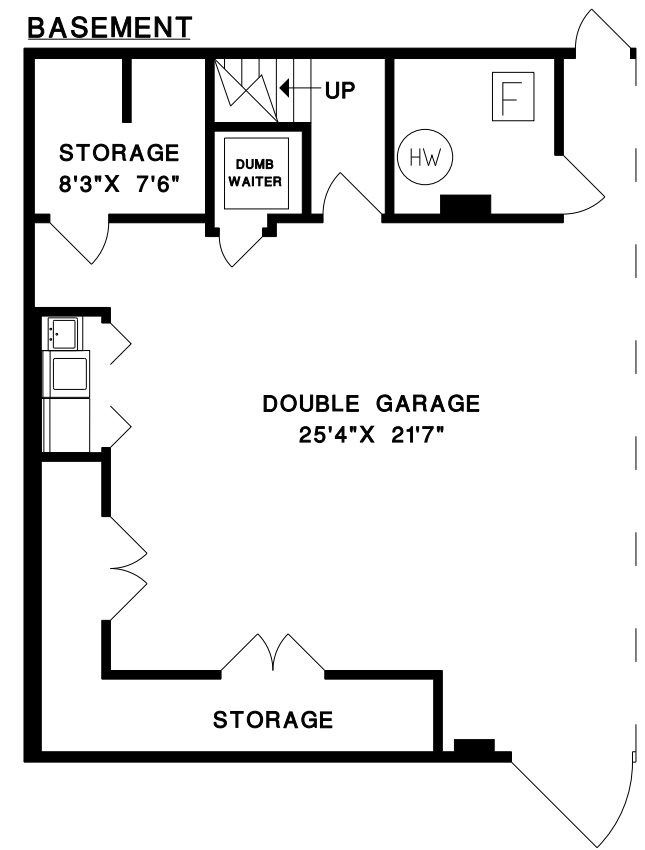

LYNN JOHNSON
604-644-2858
VITA KALNS
604-970-2674
HEATHER NOTMAN
604-528-4009

3650 CAMERON AVE.
VANCOUVER, B.C.

TOP FLOOR	358	SQ. FT.
MAIN FLOOR	686	SQ. FT.
LOWER FLOOR	557	SQ. FT.
*BASEMENT/GARAGE	1015	SQ. FT.
TOTAL	2616	SQ. FT.

BALCONY 1	73	SQ. FT.
BALCONY 2	20	SQ. FT.
DECK	54	SQ. FT.
BALCONY 3	11	SQ. FT.
PORCH	136	SQ. FT.

*Includes unfinished areas.

MEASURE MASTERS
VANCOUVER-CRIST
(604) 931-8585
NOV. 2005