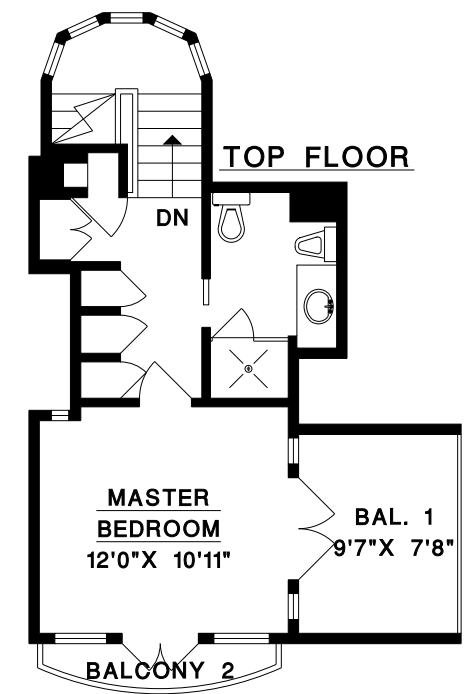

LYNN JOHNSON
604-644-2858
VITA KALNS
604-970-2674
HEATHER NOTMAN
604-528-4009

3650 CAMERON AVE.
VANCOUVER, B.C.

TOP FLOOR	358	SQ. FT.
MAIN FLOOR	686	SQ. FT.
LOWER FLOOR	557	SQ. FT.
*BASEMENT/GARAGE	1015	SQ. FT.
TOTAL	2616	SQ. FT.

BALCONY 1	73	SQ. FT.
BALCONY 2	20	SQ. FT.
DECK	54	SQ. FT.
BALCONY 3	11	SQ. FT.
PORCH	136	SQ. FT.

*Includes unfinished areas.

MEASURE MASTERS
VANCOUVER-CRIST
(604) 931-8585
NOV. 2005