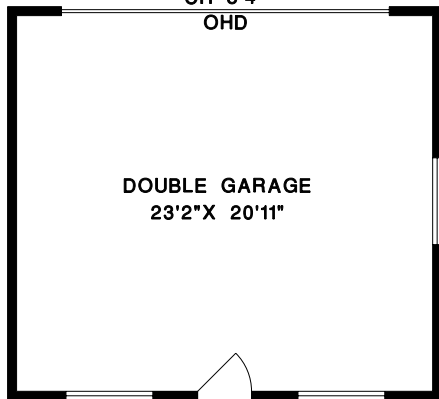

LYNN JOHNSON
604-644-2858
VITA KALNS
604-970-2674

HEATHER NOTMAN
604-528-4009

**2011 W. 37TH AVE.
VANCOUVER, B.C.**

UPPER FLOOR	1157	SQ. FT.
MAIN FLOOR	1230	SQ. FT.
LOWER FLOOR	1236	SQ. FT.
TOTAL	3623	SQ. FT.

GARAGE	530	SQ. FT.
DECK	213	SQ. FT.
PORCH	129	SQ. FT.

UPPER FLOOR

GARAGE
CH 8'4"
OHD

MAIN FLOOR

LOWER FLOOR