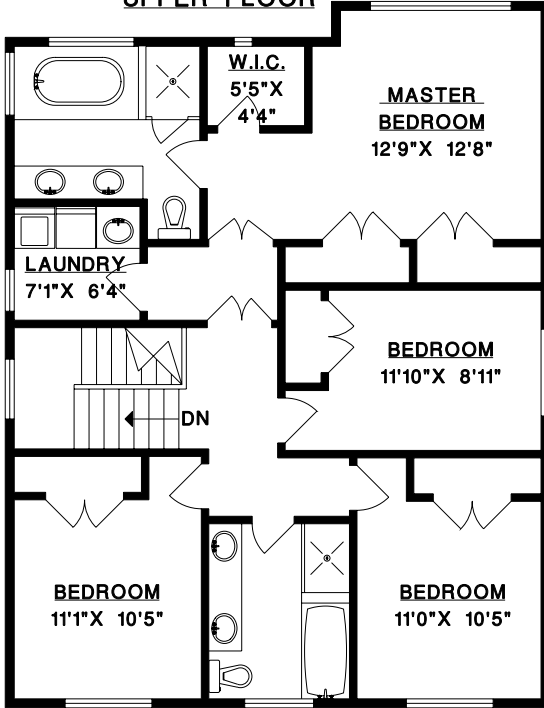

LYNN JOHNSON
604-644-2858
VITA KALNS
604-970-2674

HEATHER NOTMAN
604-528-4009

**2011 W. 37TH AVE.
VANCOUVER, B.C.**

UPPER FLOOR	1157	SQ. FT.
MAIN FLOOR	1230	SQ. FT.
LOWER FLOOR	1236	SQ. FT.
TOTAL	3623	SQ. FT.

GARAGE	530	SQ. FT.
DECK	213	SQ. FT.
PORCH	129	SQ. FT.

UPPER FLOOR

GARAGE
CH 8'4"
OHD

MAIN FLOOR

LOWER FLOOR