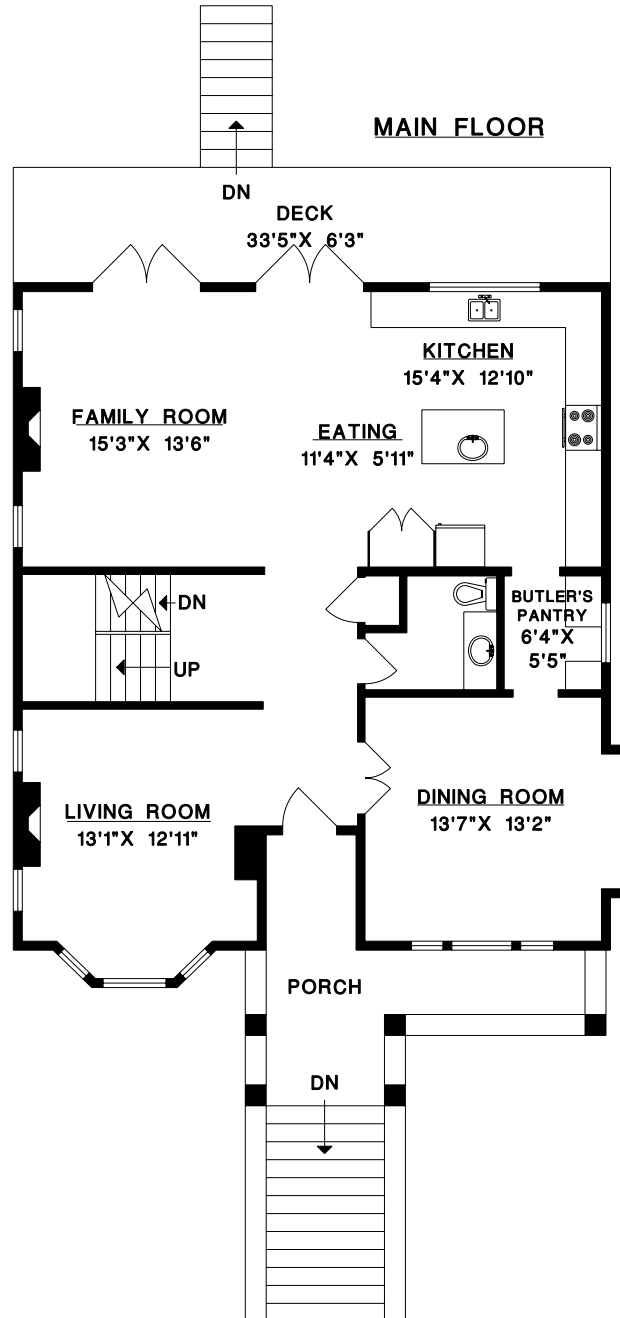

LYNN JOHNSON
604-644-2858
VITA KALNS
604-970-2674

HEATHER NOTMAN
604-528-4009

**2011 W. 37TH AVE.
VANCOUVER, B.C.**

UPPER FLOOR	1157	SQ. FT.
MAIN FLOOR	1230	SQ. FT.
LOWER FLOOR	1236	SQ. FT.
TOTAL	3623	SQ. FT.

GARAGE	530	SQ. FT.
DECK	213	SQ. FT.
PORCH	129	SQ. FT.

UPPER FLOOR

GARAGE
CH 8'4"
OHD

MAIN FLOOR

LOWER FLOOR