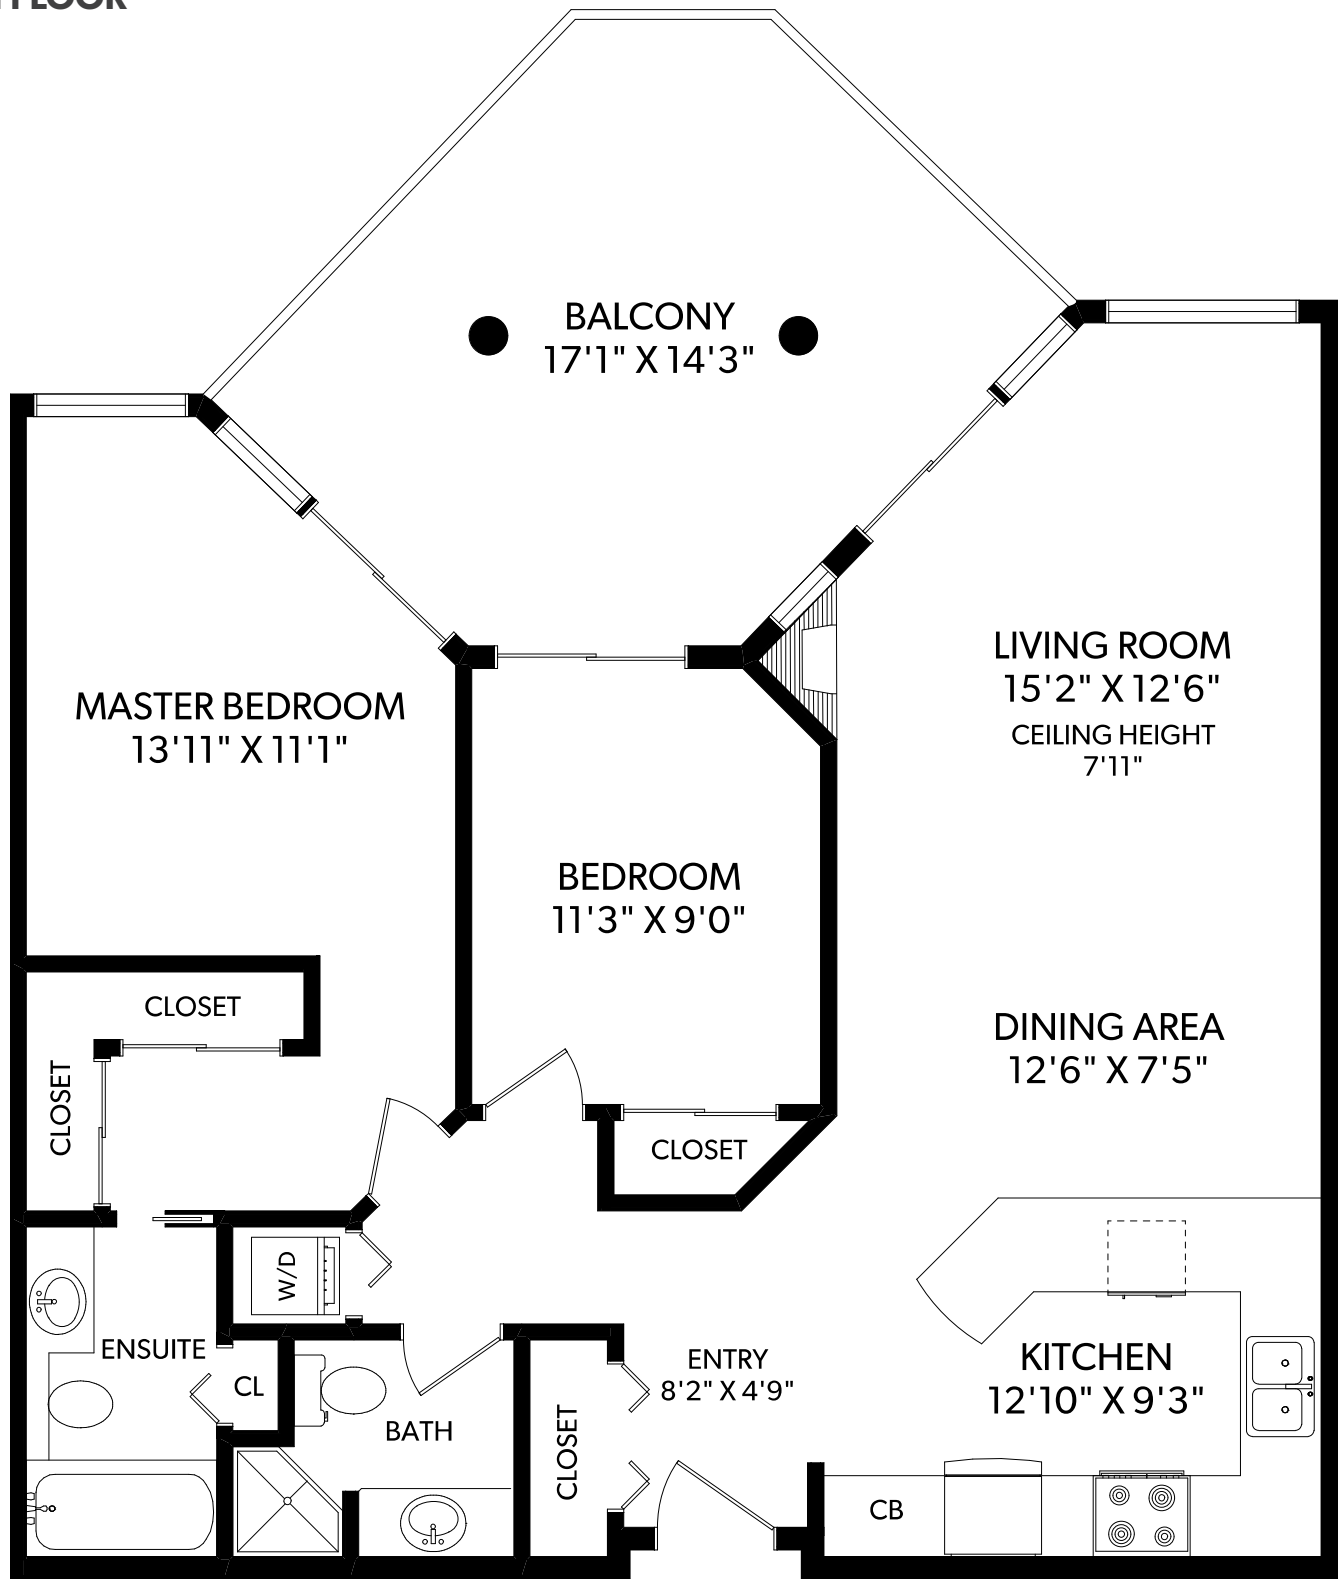

MAIN FLOOR

FLOOR	FINISHED	UNFINISHED	TOTAL	OTHER AREAS
MAIN	974	0	974	BALCONY 232
TOTAL	974	0	974	

A226-2099 LOUGHEED HWY

DOCUMENT PREPARED FOR THE EXCLUSIVE USE OF

LISA O'DWYER

1-866-388-6998

ORDERS@REALFOTO.CA

MEASURED 02/03/2017 BY JUSTIN GREENWOOD

All information furnished regarding this property is from sources deemed reliable but no warranty or representation is made to the accuracy thereof.

WestCoast Realty™
You've found a home