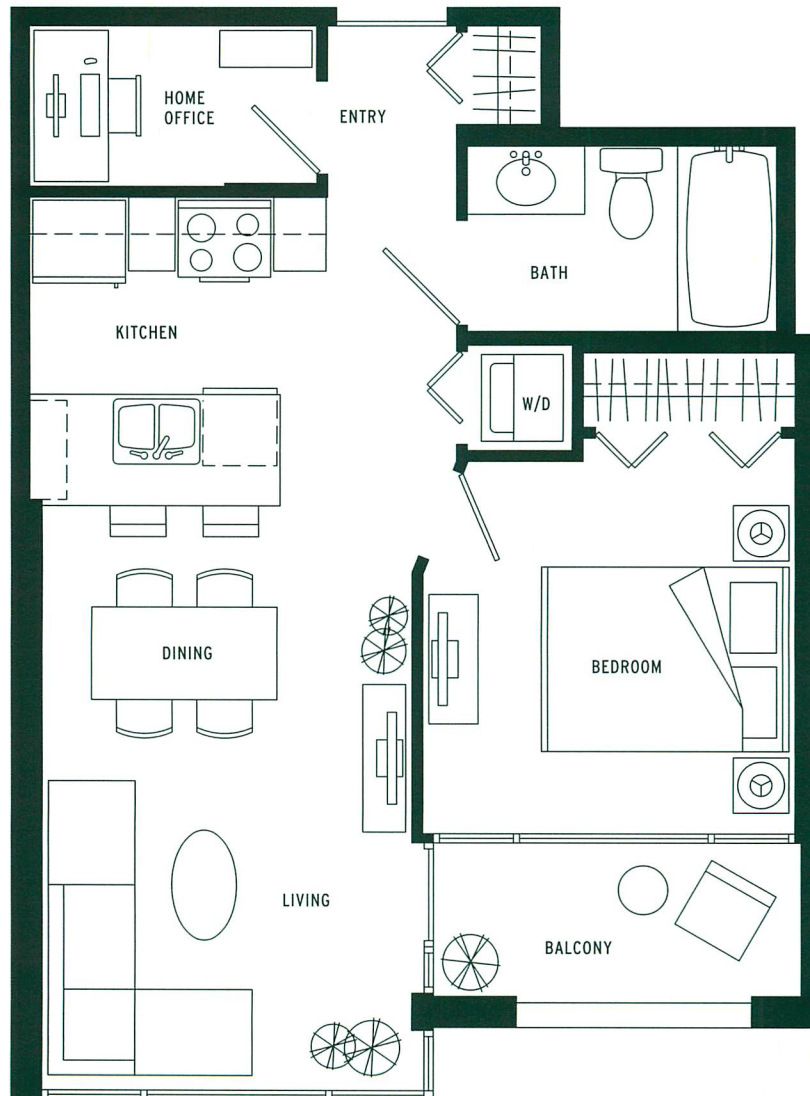

# 2

# YALETOWN PARK

URBAN LIVING 1 2 3

## ONE BEDROOM + HOME OFFICE

Plan L  
536 sq ft

NORTH

Dimensions, sizes, specifications, layouts and materials are approximate only and subject to change without notice. E. & O.E.