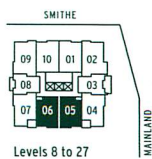

# YALETOWN PARK

URBAN LIVING 1 2 3

## ONE BEDROOM + HOME OFFICE

Plan L  
536 sq ft

NORTH

Dimensions, sizes, specifications, layouts and materials are approximate only and subject to change without notice. E. & O.E.