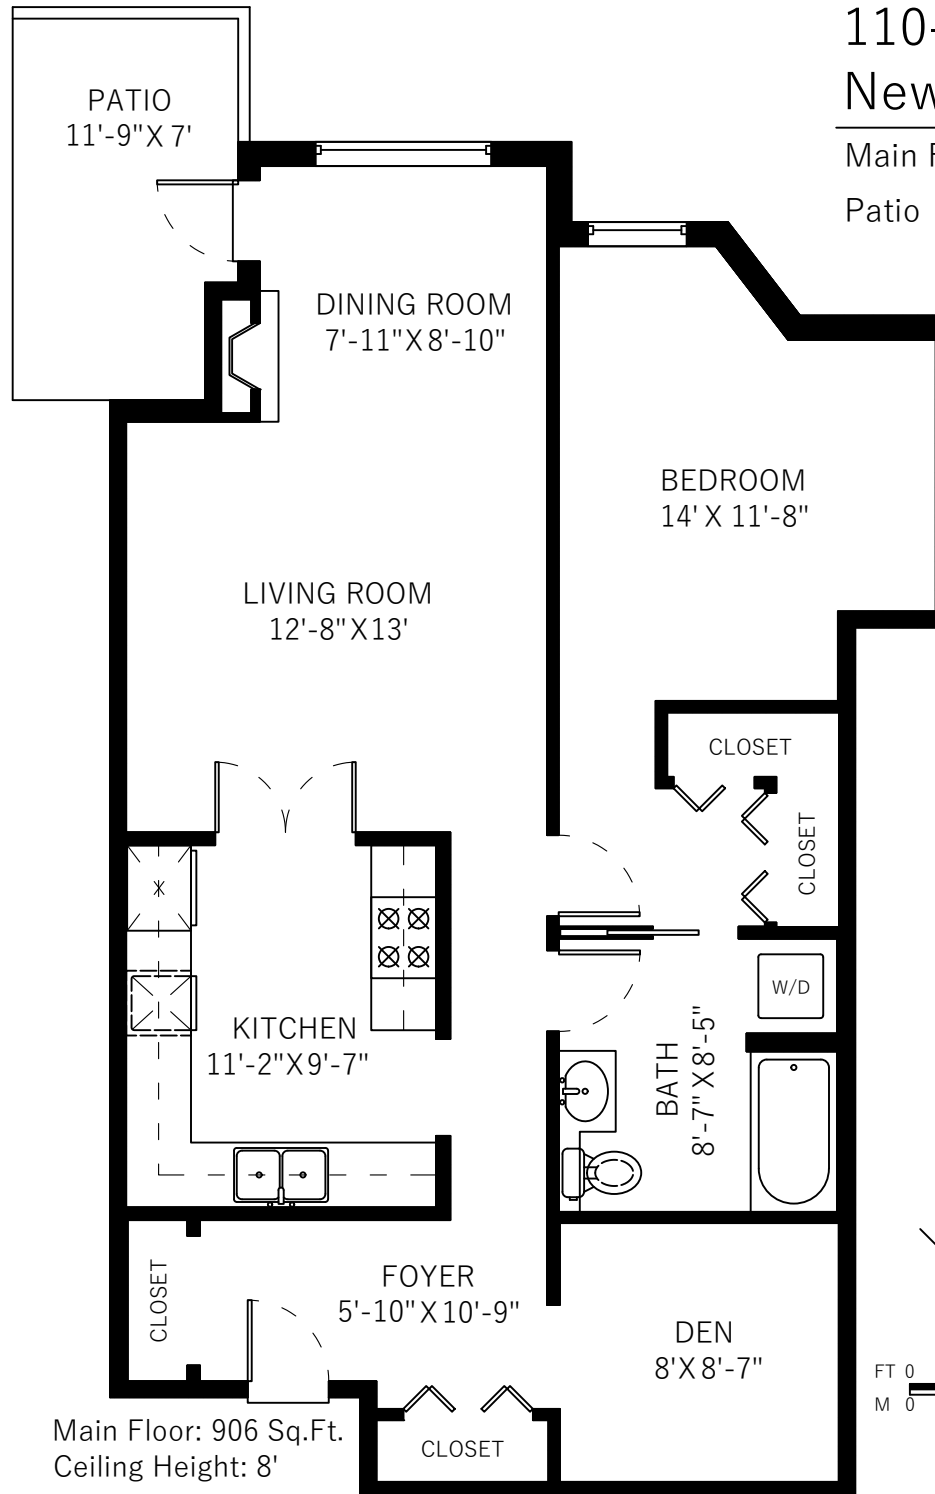

110-6 Renaissance Sq New Westminster, BC

Main Floor	906 SQ.FT.
Patio	82 SQ.FT.

Main Floor: 906 Sq.Ft.
 Ceiling Height: 8'