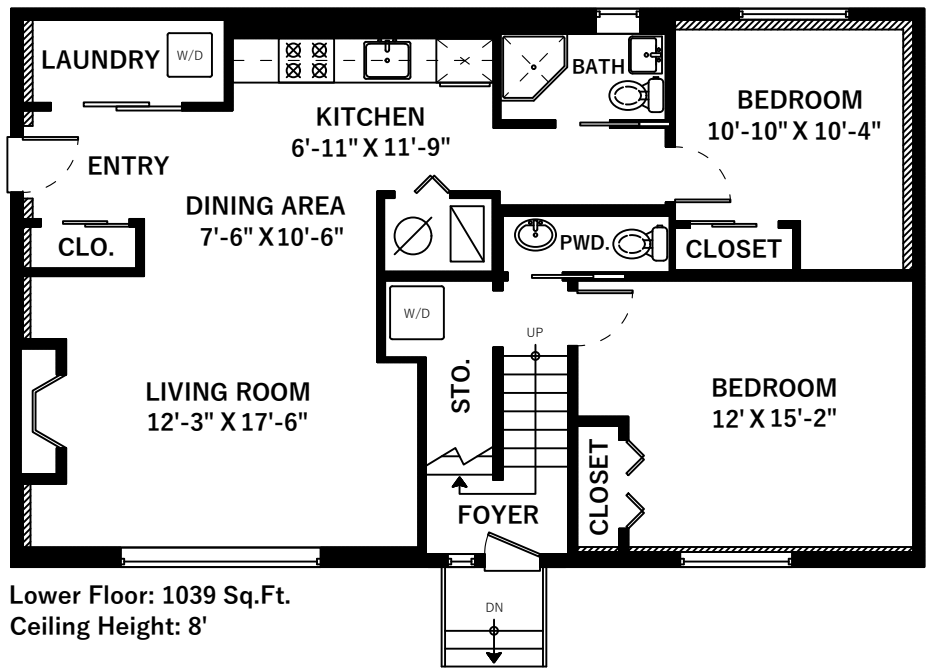

422 Second St New Westminster, BC

Main Floor	1229 SQ.FT.
Lower Floor	1039 SQ.FT.
Total	2268 SQ.FT.
Deck	103 SQ.FT.

Main Floor: 1229 Sq.Ft.
Ceiling Height: 8'

Lower Floor: 1039 Sq.Ft.
Ceiling Height: 8'