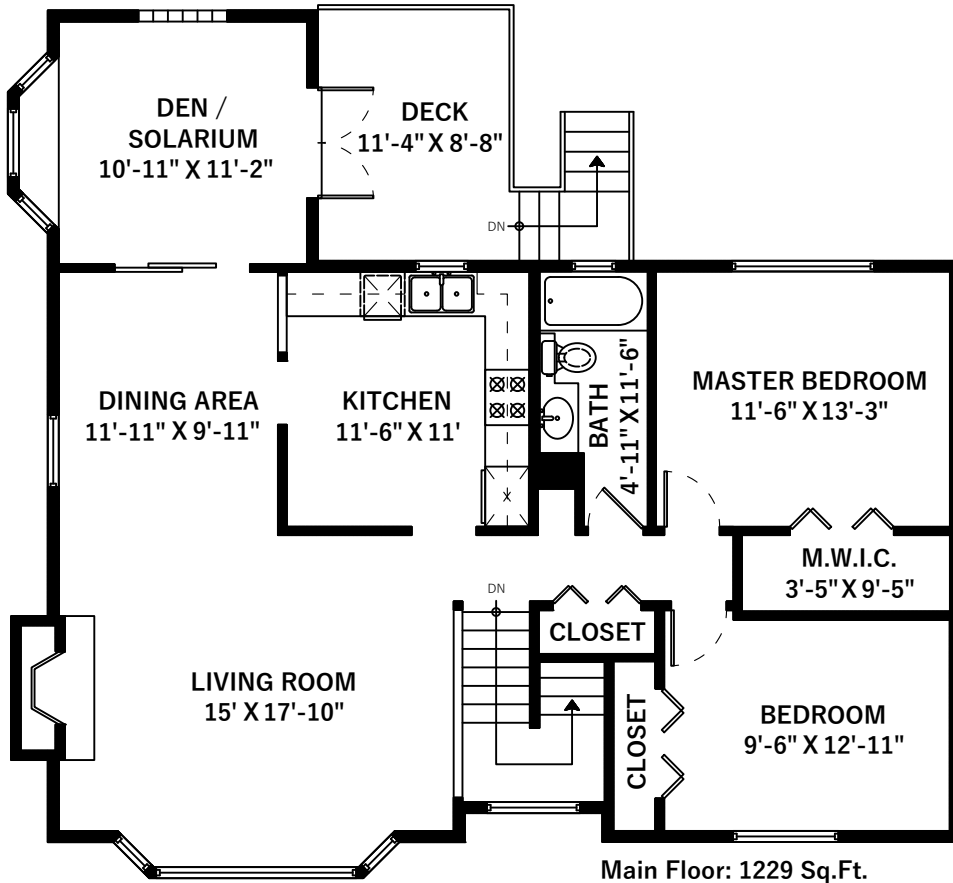

422 Second St New Westminster, BC

Main Floor	1229 SQ.FT.
Lower Floor	1039 SQ.FT.
Total	2268 SQ.FT.
Deck	103 SQ.FT.

Main Floor: 1229 Sq.Ft.
Ceiling Height: 8'

Lower Floor: 1039 Sq.Ft.
Ceiling Height: 8'