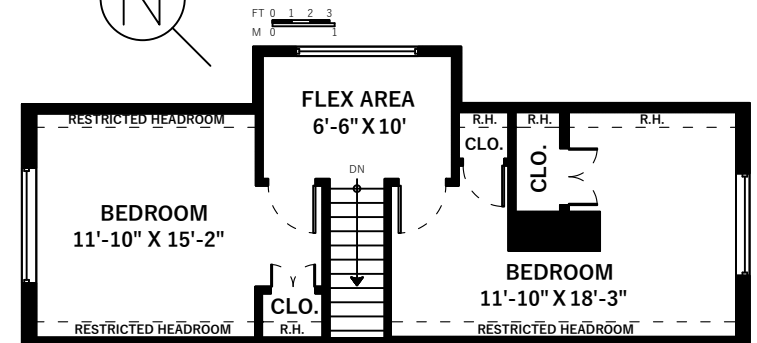

# 827 Chilliwack St New Westminster, BC

Lower Floor: 1086 Sq.Ft.  
 Ceiling Height: 7'-7"

Main Floor: 1043 Sq.Ft.  
 Ceiling Height: 8'-3"

Upper Floor: 446 Sq.Ft.  
 Ceiling Height: 7'

Main Floor	1043 SQ.FT.
Upper Floor	446 SQ.FT.
Lower Floor	1086 SQ.FT.
<b>Total</b>	<b>2575 SQ.FT.</b>

Patio	281 SQ.FT.
Deck	51 SQ.FT.
Porch	16 SQ.FT.
Garage	378 SQ.FT.
<b>Total Extras</b>	<b>726 SQ.FT.</b>

Restricted Headroom 81 SQ.FT.