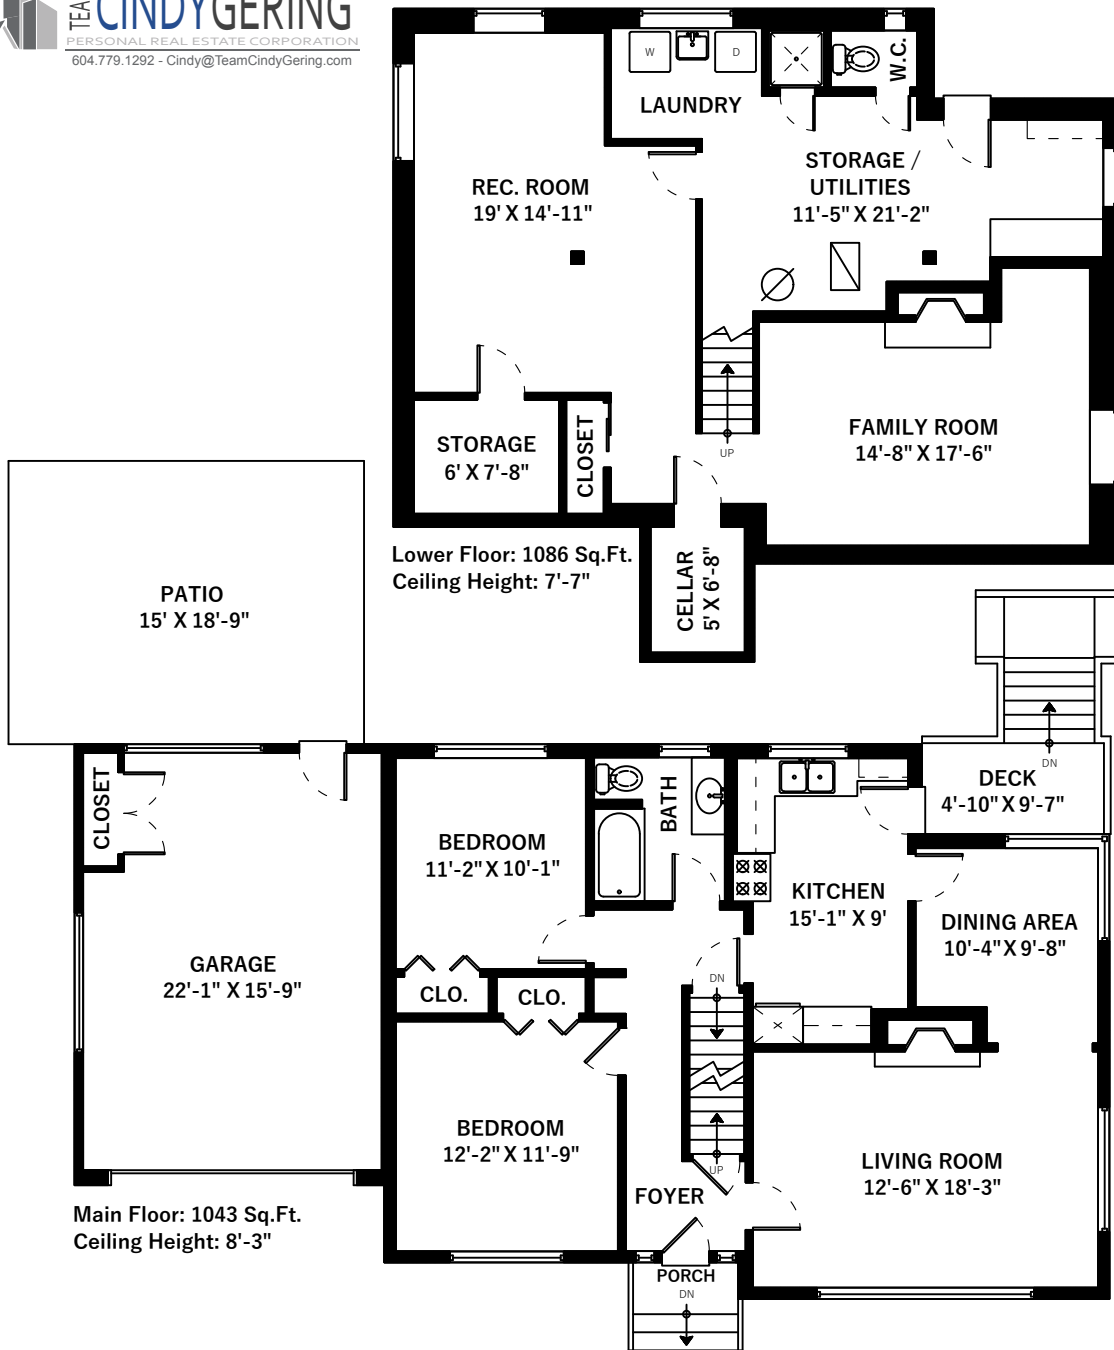

# 827 Chilliwack St New Westminster, BC

Lower Floor: 1086 Sq.Ft.  
 Ceiling Height: 7'-7"

Main Floor: 1043 Sq.Ft.  
 Ceiling Height: 8'-3"

Upper Floor: 446 Sq.Ft.  
 Ceiling Height: 7'

Main Floor	1043 SQ.FT.
Upper Floor	446 SQ.FT.
Lower Floor	1086 SQ.FT.
<b>Total</b>	<b>2575 SQ.FT.</b>

Patio	281 SQ.FT.
Deck	51 SQ.FT.
Porch	16 SQ.FT.
Garage	378 SQ.FT.
<b>Total Extras</b>	<b>726 SQ.FT.</b>

Restricted Headroom 81 SQ.FT.