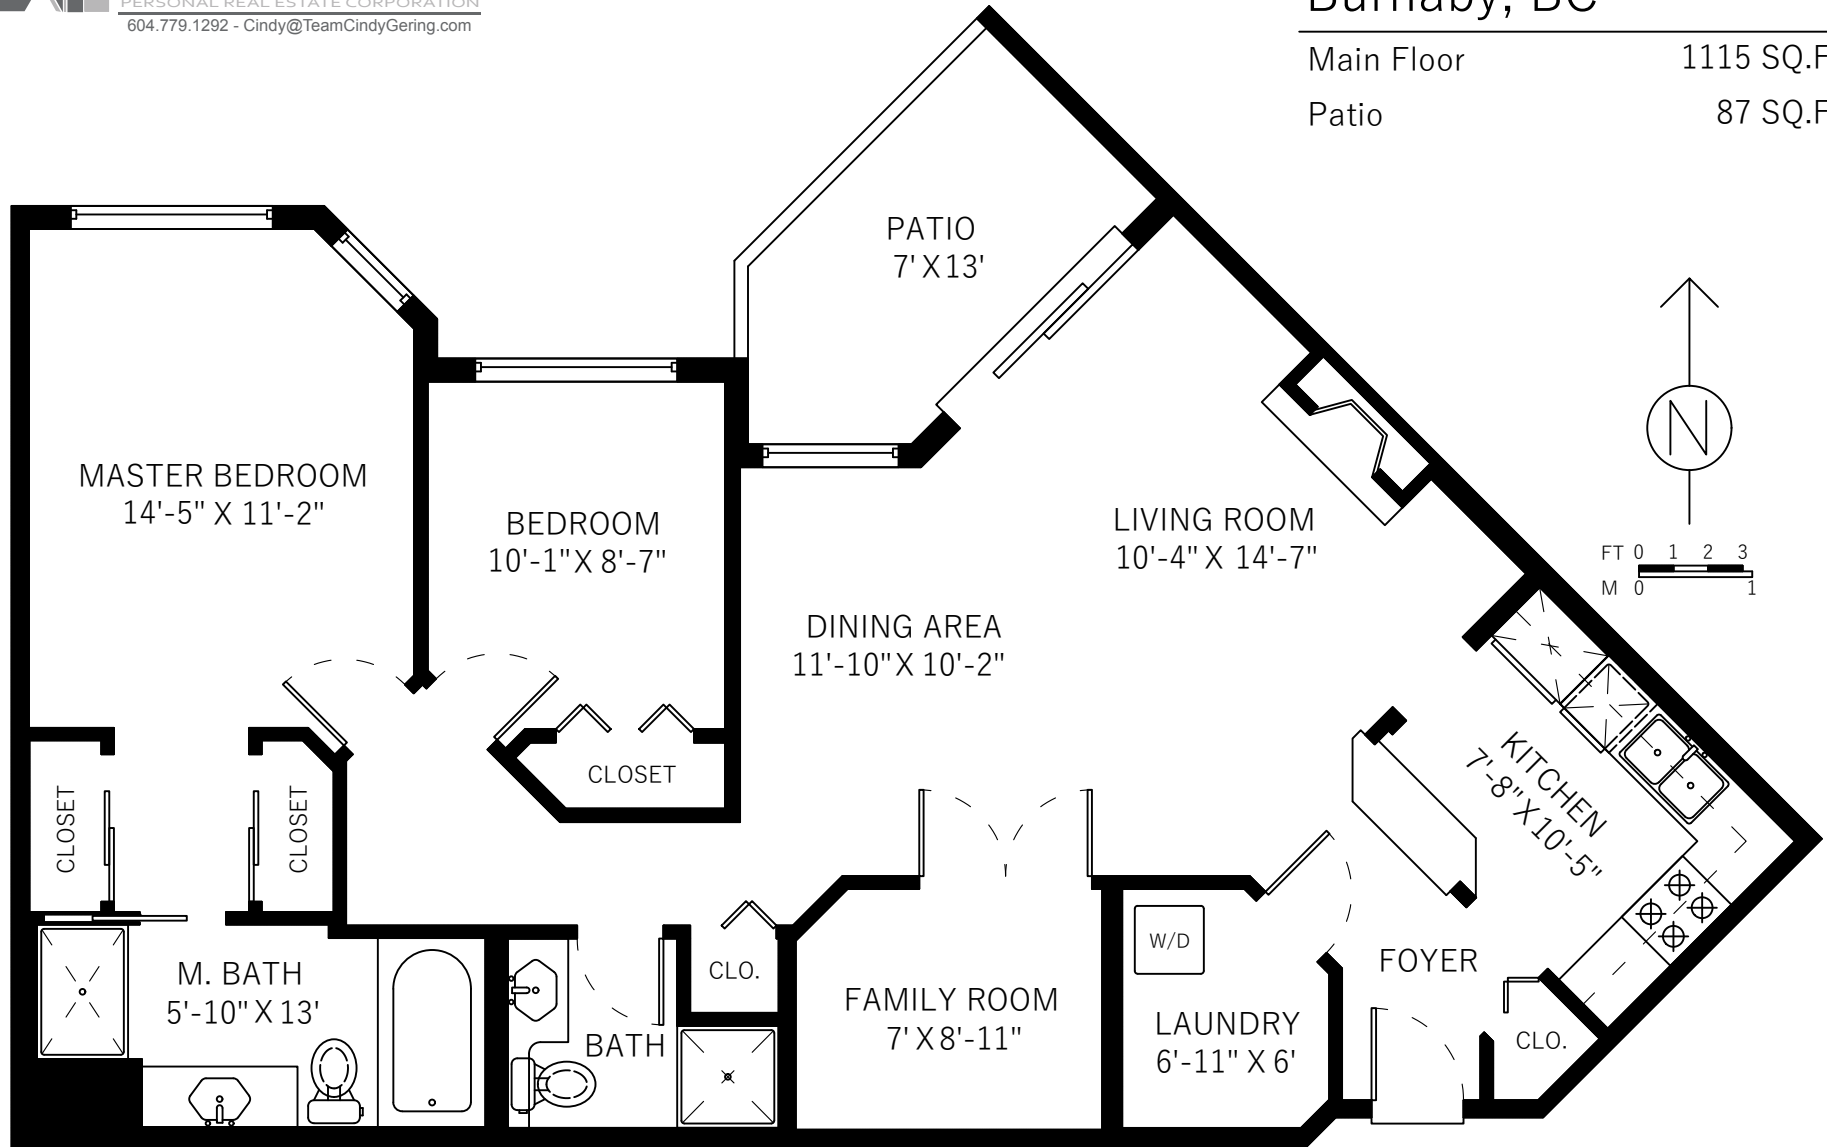

Main Floor	1115 SQ.FT.
Patio	87 SQ.FT.

Main Floor: 1115 Sq.Ft.
 Ceiling Height: 8'