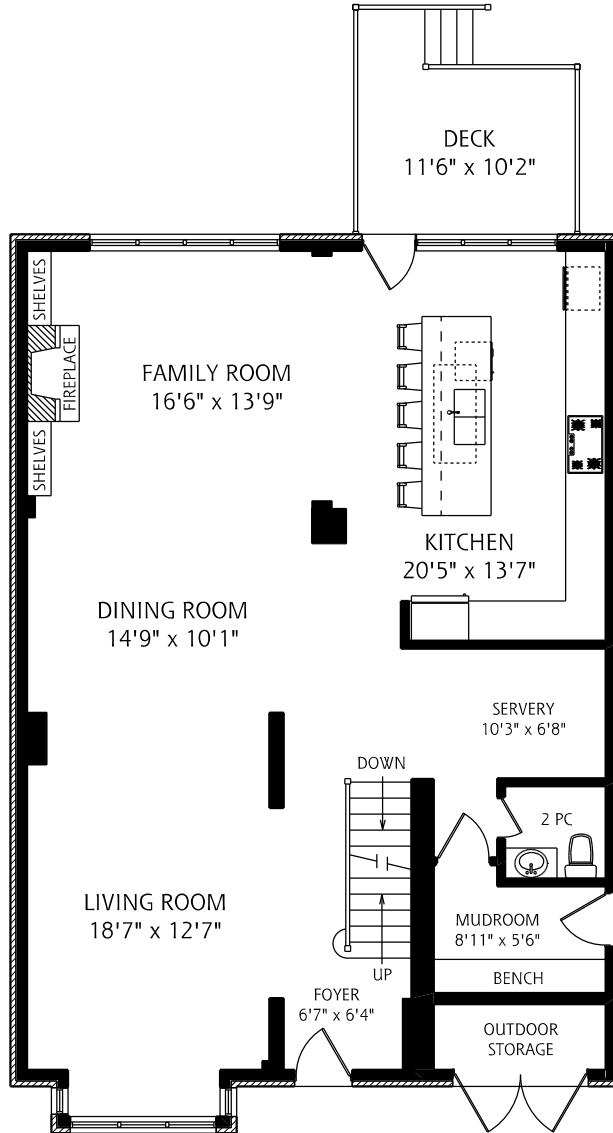

MAIN FLOOR
1,400 SQUARE FEET