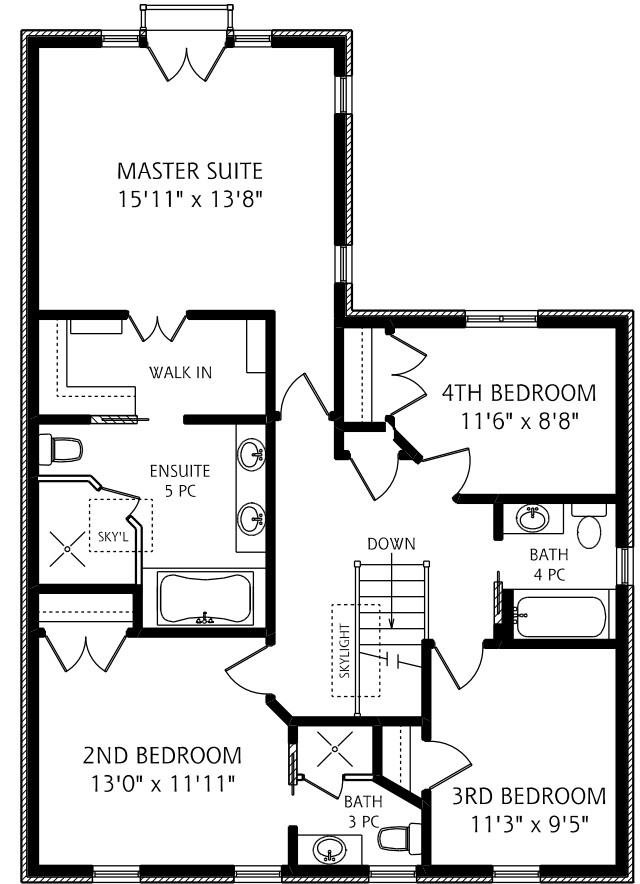

SECOND FLOOR
1,200 SQUARE FEET