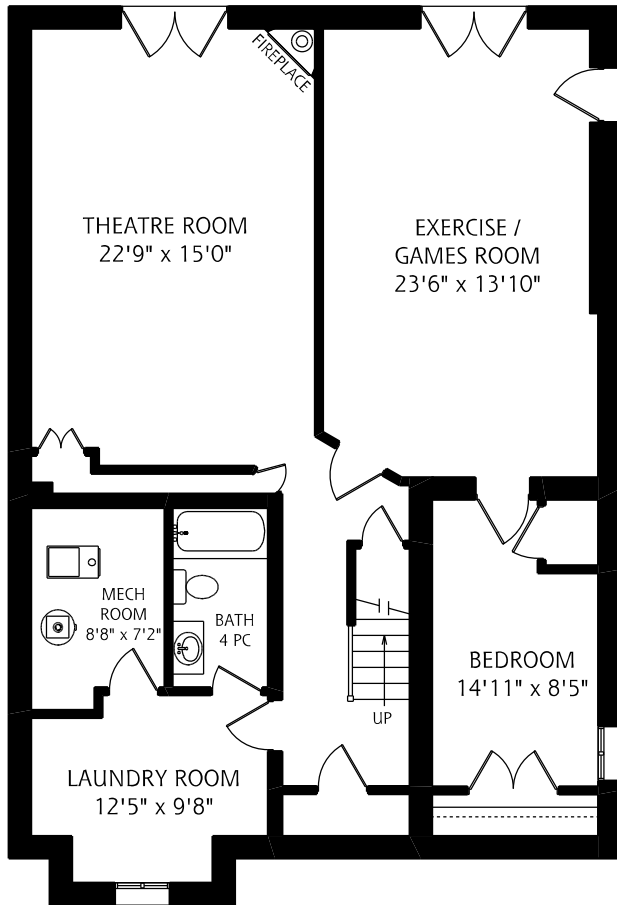

301 BESSBOROUGH DRIVE

LOWER LEVEL
1,440 SQUARE FEET