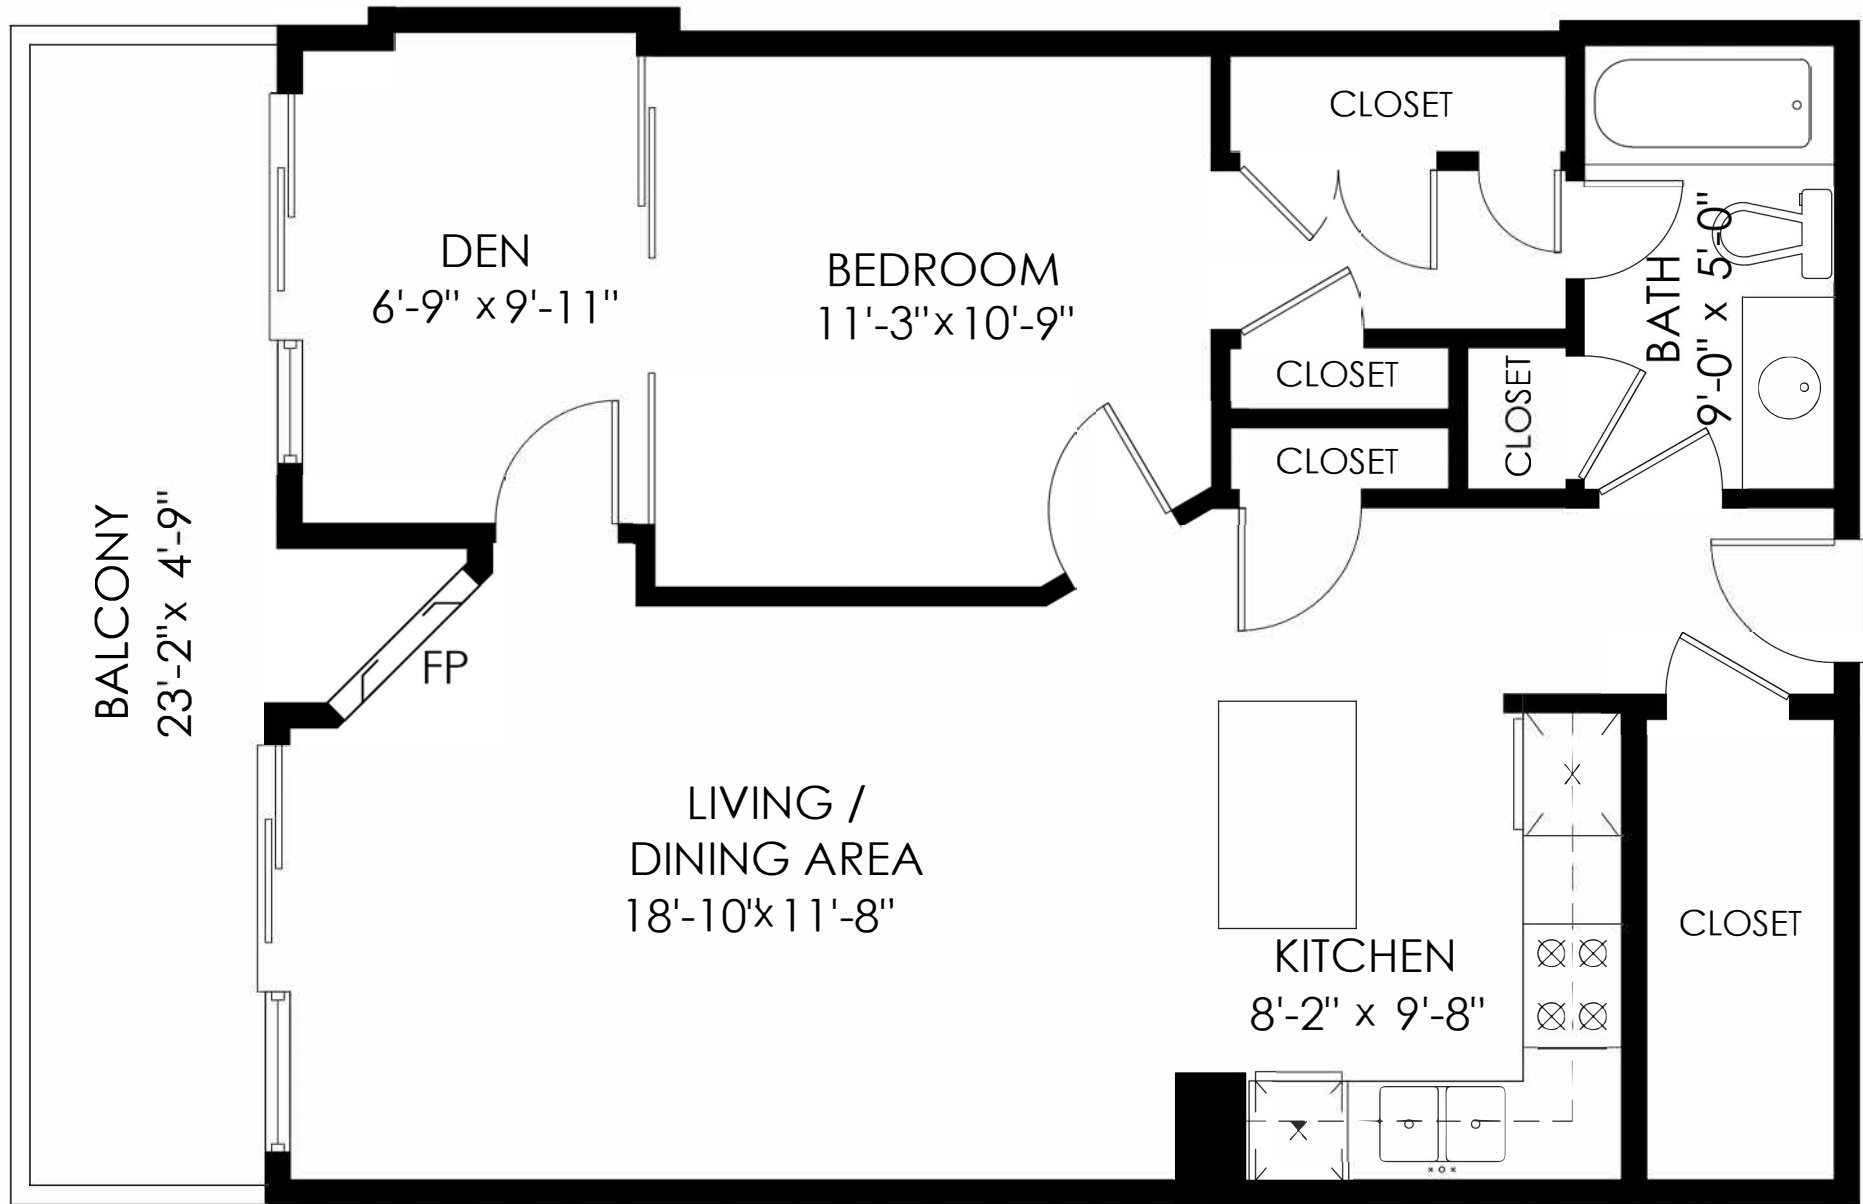

410 - 175 WEST 1ST NORTH VANCOUVER

1 BEDROOM + DEN
LIVING AREA: 671 sqf.
OUTDOOR AREA: 121 sqf.

SIZE AND DIMENSIONS ARE APPROXIMATE,
ACTUAL MAY VARY

The enclosed information while deemed to be correct, is not guaranteed.
This is for marketing purposes only and is not intended for architectural / construction use.