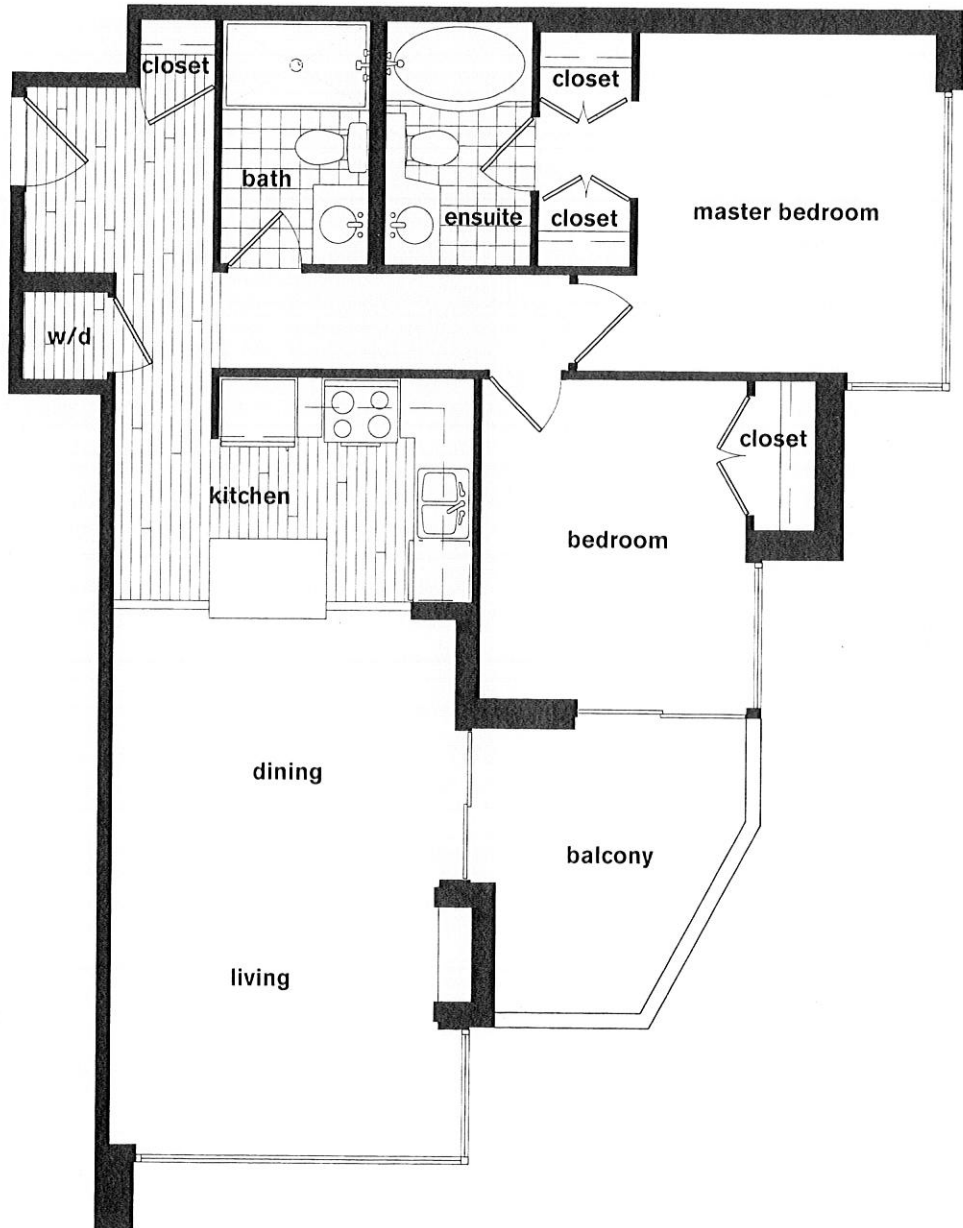

Plan D1

two bedroom
870 square feet
(plus 86 sq.ft. balcony)
floors 3 (main) - 16*

sky

N ↗

9.1803
501 8 901

*3rd (main) and 4th floors are 885 square feet