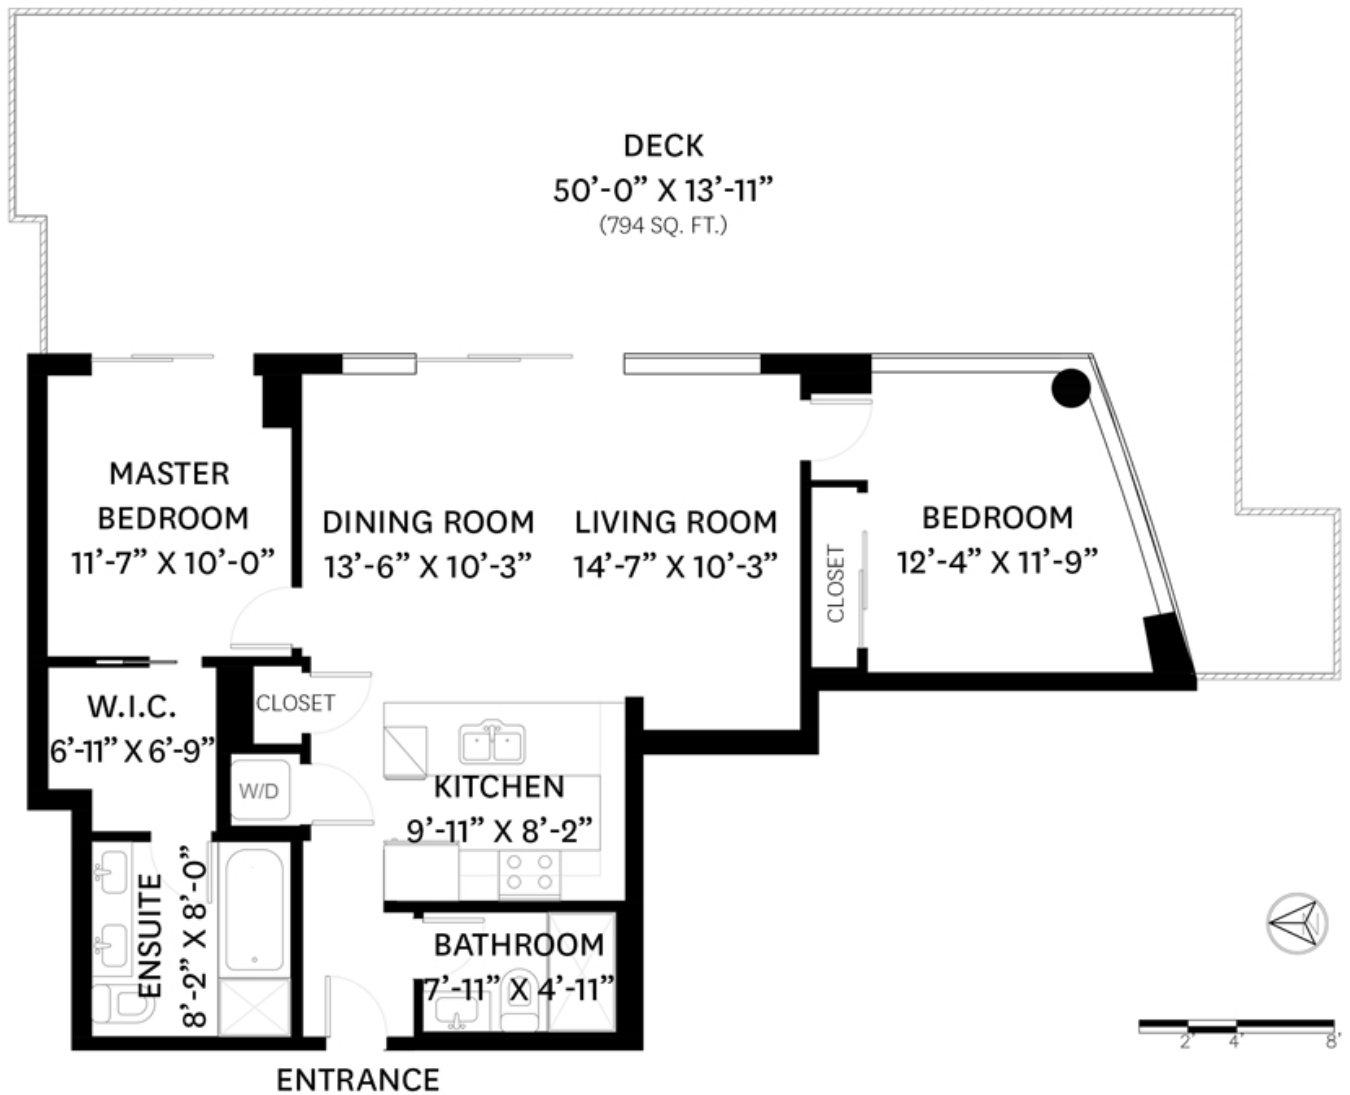

1602 - 112 EAST 13TH STREET, NORTH VANCOUVER, BC

MAIN FLOOR TOTAL: 1008 SQ. FT.
DECK: 794 SQ. FT.

MAIN FLOOR PLAN

Ceiling Height: 9'-1"

ENGEL & VÖLKERS

Chantal Vignola

604.417.4457

Chantal@ChantalVignola.com