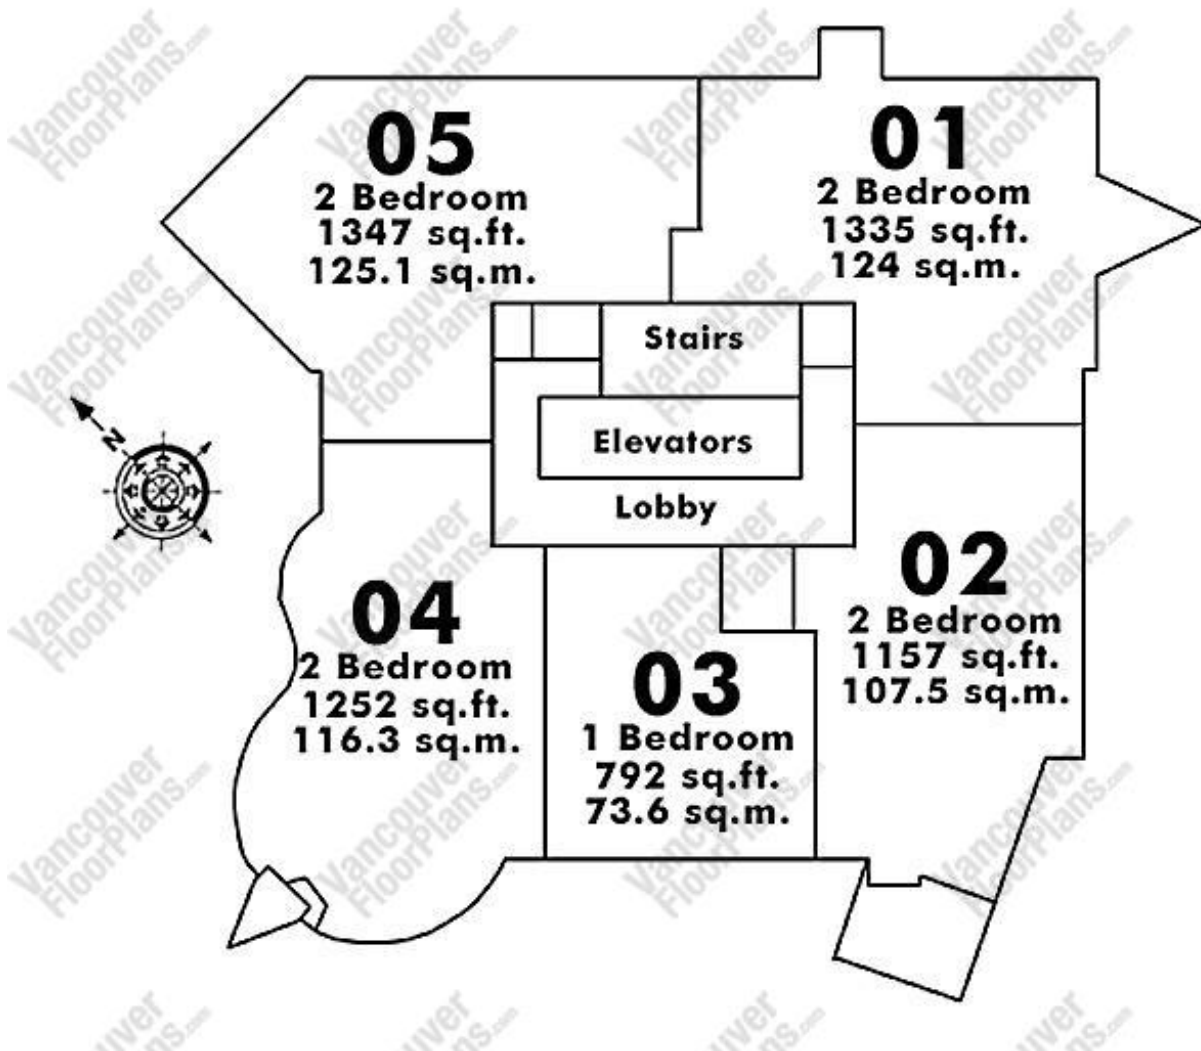

1000 Beach

602 1000 Beach, Vancouver, BC, V6E 4M2

Floor: 6

602

2 Bedroom + Balcony

1157 sq.ft.

Copyright 2000 - 2016

vancouverfloorplans.com

1000 Beach

602 1000 Beach, Vancouver, BC, V6E 4M2

Floor: 6

602

2 Bedroom + Balcony

1157 sq.ft.

5th - 10th Floor

Beach Avenue

Copyright 2000 - 2016

vancouverfloorplans.com

E/O All information including floor plans, floor plates, maps & suite numbers & s/f are gathered from different sources and is believed to be accurate as possible but not guaranteed. If important, reader of this information to verify it against a registered strata plan.

1000 Beach

602 1000 Beach, Vancouver, BC, V6E 4M2

602

2 Bedroom + Balcony

1157 sq.ft.

Copyright 2000 - 2016

vancouverfloorplans.com

E/O All information including floor plans, floor plates, maps & suite numbers & s/f are gathered from different sources and is believed to be accurate as possible but not guaranteed. If important, reader of this information to verify it against a registered strata plan.