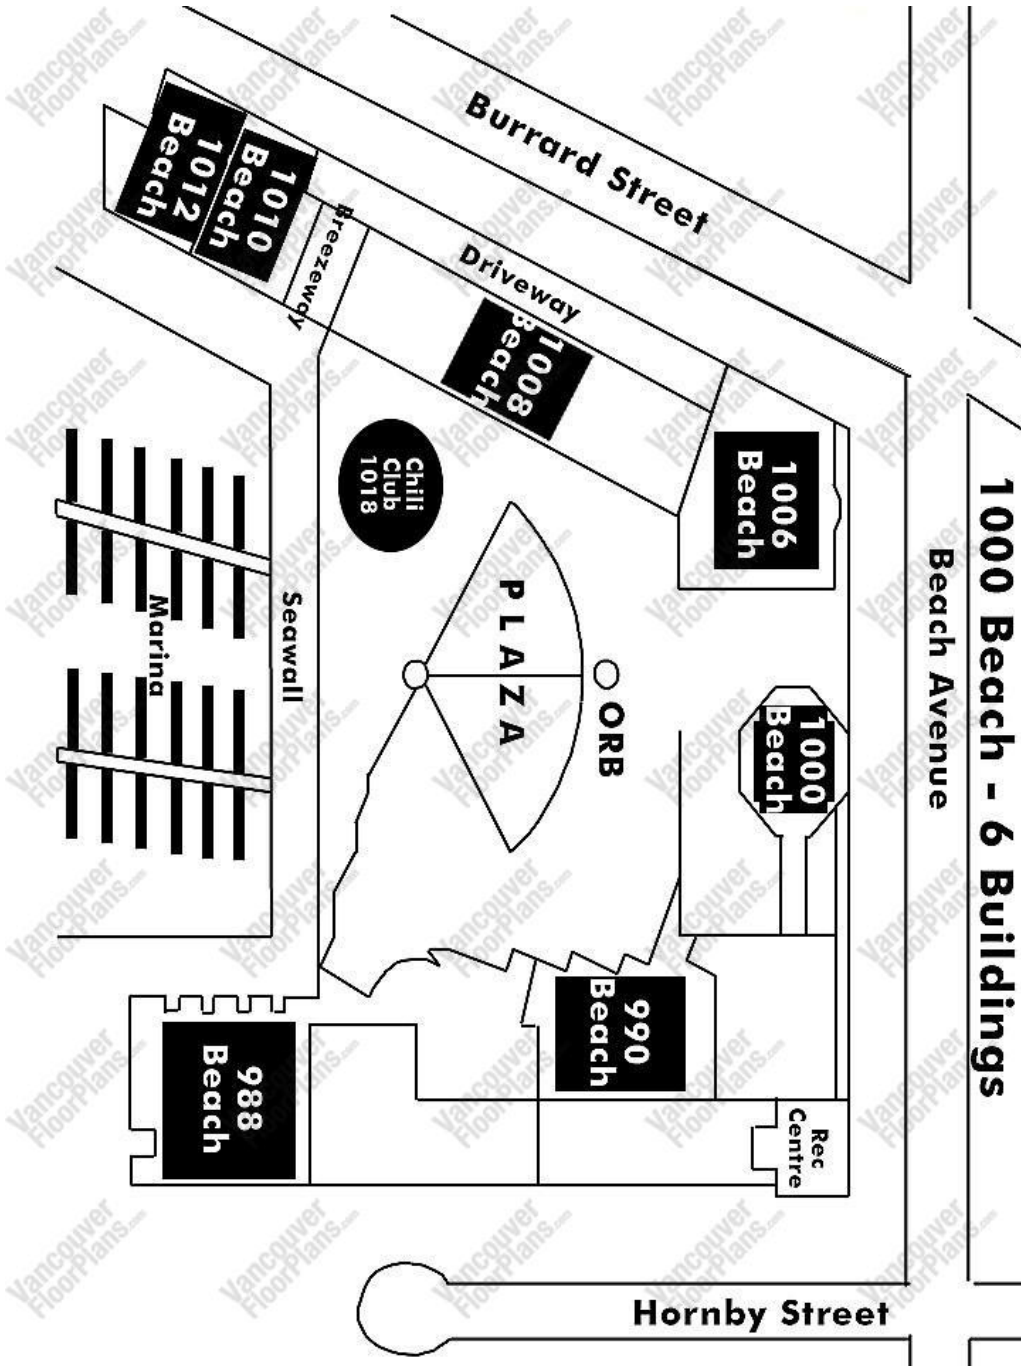

1000 Beach

602 1000 Beach, Vancouver, BC, V6E 4M2

Floor: 6

602

2 Bedroom + Balcony

1157 sq.ft.

Copyright 2000 - 2016

vancouverfloorplans.com

1000 Beach

602 1000 Beach, Vancouver, BC, V6E 4M2

Floor: 6

602

2 Bedroom + Balcony

1157 sq.ft.

5th - 10th Floor

Beach Avenue

Copyright 2000 - 2016

vancouverfloorplans.com

E/O All information including floor plans, floor plates, maps & suite numbers & s/f are gathered from different sources and is believed to be accurate as possible but not guaranteed. If important, reader of this information to verify it against a registered strata plan.

1000 Beach

602 1000 Beach, Vancouver, BC, V6E 4M2

602

2 Bedroom + Balcony

1157 sq.ft.

Copyright 2000 - 2016

vancouverfloorplans.com

E/O All information including floor plans, floor plates, maps & suite numbers & s/f are gathered from different sources and is believed to be accurate as possible but not guaranteed. If important, reader of this information to verify it against a registered strata plan.