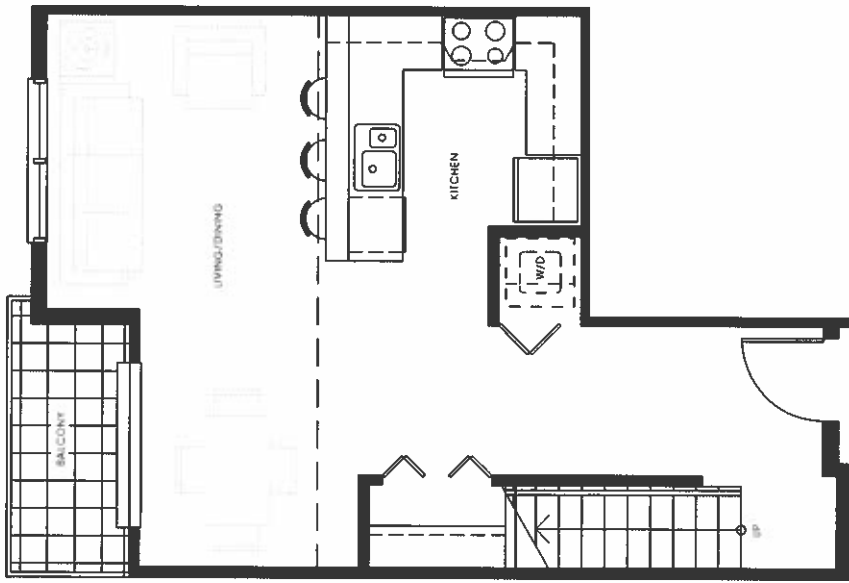

Quattro

Scott

1 Bedroom Loft
Approx 668 sq. ft.

1074 AVE

E WHALLEY RING ROAD