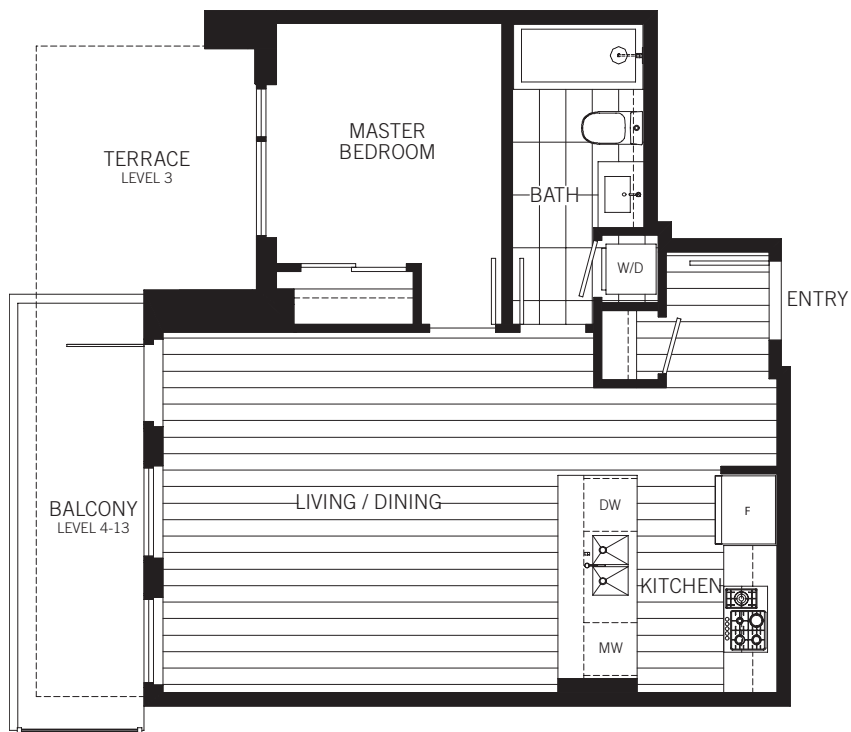

1 BEDROOM
1 BATHROOM
553 SF

BALCONY: 80 SF
 (LEVEL 4-13)

TERRACE: 139 SF
 (LEVEL 3)

LEVEL 4-13

LEVEL 3