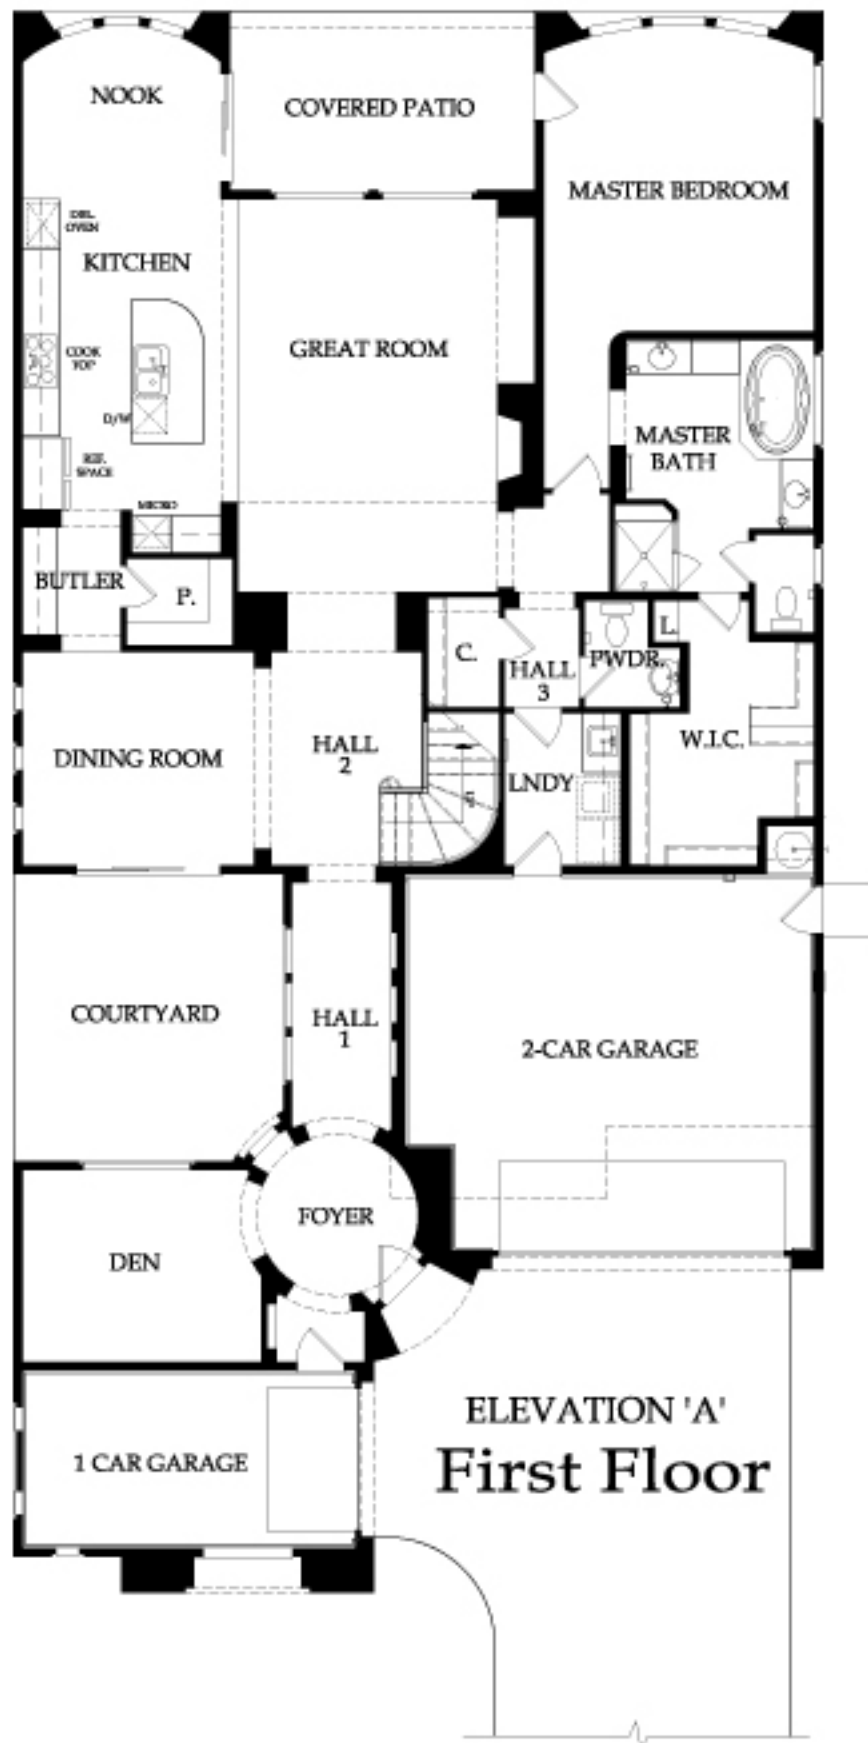

The Monument Series at Desert Ridge

DRAWING NOT TO SCALE

ALL MEASUREMENTS SHOWN ARE APPROXIMATE & NOT NECESSARILY TO SCALE. LOCATION, SIZE & CONSTRUCTION OF DOORS, WINDOWS, WALLS, FIREPLACES & ANY OTHER ITEMS DEPICTED MAY VARY DEPENDING ON ELEVATION PREFERENCE OR CHOICE OF OPTIONS & ARE SUBJECT TO CHANGE WITHOUT NOTICE. DUE TO NORMAL CONSTRUCTION TOLERANCES, THE ROOM SIZES SHOWN MAY VARY SLIGHTLY.

3,834 S.F.
SAGUARO
Plan 4538-1

June 23, 2006 3:11 PM

The Monument Series at Desert Ridge

DRAWING NOT TO SCALE

ALL MEASUREMENTS SHOWN ARE APPROXIMATE & NOT NECESSARILY TO SCALE. LOCATION, SIZE & CONSTRUCTION OF DOORS, WINDOWS, WALLS, FIREPLACES & ANY OTHER ITEMS DEPICTED MAY VARY DEPENDING ON ALTERNATION, PREFERENCE OR CHANCE OF OPTION & ARE SUBJECT TO CHANGE WITHOUT NOTICE. DUE TO NORMAL CONSTRUCTION TOLERANCES, THE ROOM SIZES SHOWN MAY VARY SLIGHTLY.

3,834 S.F.
SAGUARO
Plan 4538-1

June 23, 2008 3:15 PM