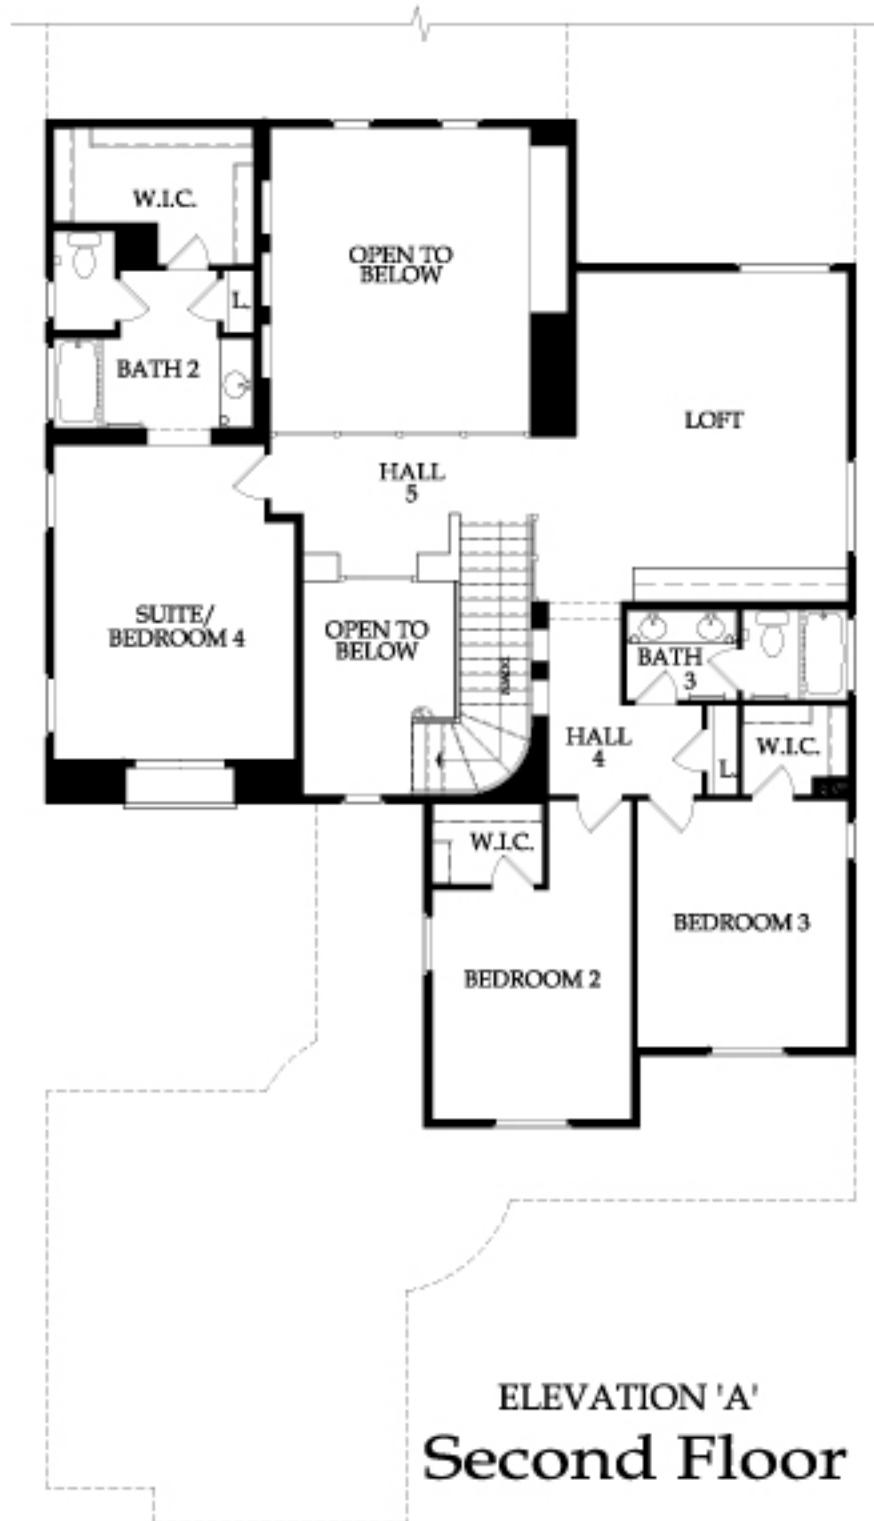

The Monument Series at Desert Ridge

DRAWING NOT TO SCALE

ALL MEASUREMENTS SHOWN ARE APPROXIMATE & NOT NECESSARILY TO SCALE. LOCATION, SIZE & CONSTRUCTION OF DOORS, WINDOWS, WALLS, FIREPLACES & ANY OTHER ITEMS DEPICTED MAY VARY DEPENDING ON ELEVATION PREFERENCE OR CHOICE OF OPTIONS & ARE SUBJECT TO CHANGE WITHOUT NOTICE. DUE TO NORMAL CONSTRUCTION TOLERANCES, THE ROOM SIZES SHOWN MAY VARY SLIGHTLY.

3,834 S.F.
SAGUARO
Plan 4538-1

June 23, 2006 3:11 PM

The Monument Series at Desert Ridge

DRAWING NOT TO SCALE

ALL MEASUREMENTS SHOWN ARE APPROXIMATE & NOT NECESSARILY TO SCALE. LOCATION, SIZE & CONSTRUCTION OF DOORS, WINDOWS, WALLS, FIREPLACES & ANY OTHER ITEMS DEPICTED MAY VARY DEPENDING ON ALTERNATION, PREFERENCE OR CHANCE OF OPTION & ARE SUBJECT TO CHANGE WITHOUT NOTICE. DUE TO NORMAL CONSTRUCTION TOLERANCES, THE ROOM SIZES SHOWN MAY VARY SLIGHTLY.

3,834 S.F.
SAGUARO
Plan 4538-1

June 23, 2008 3:15 PM