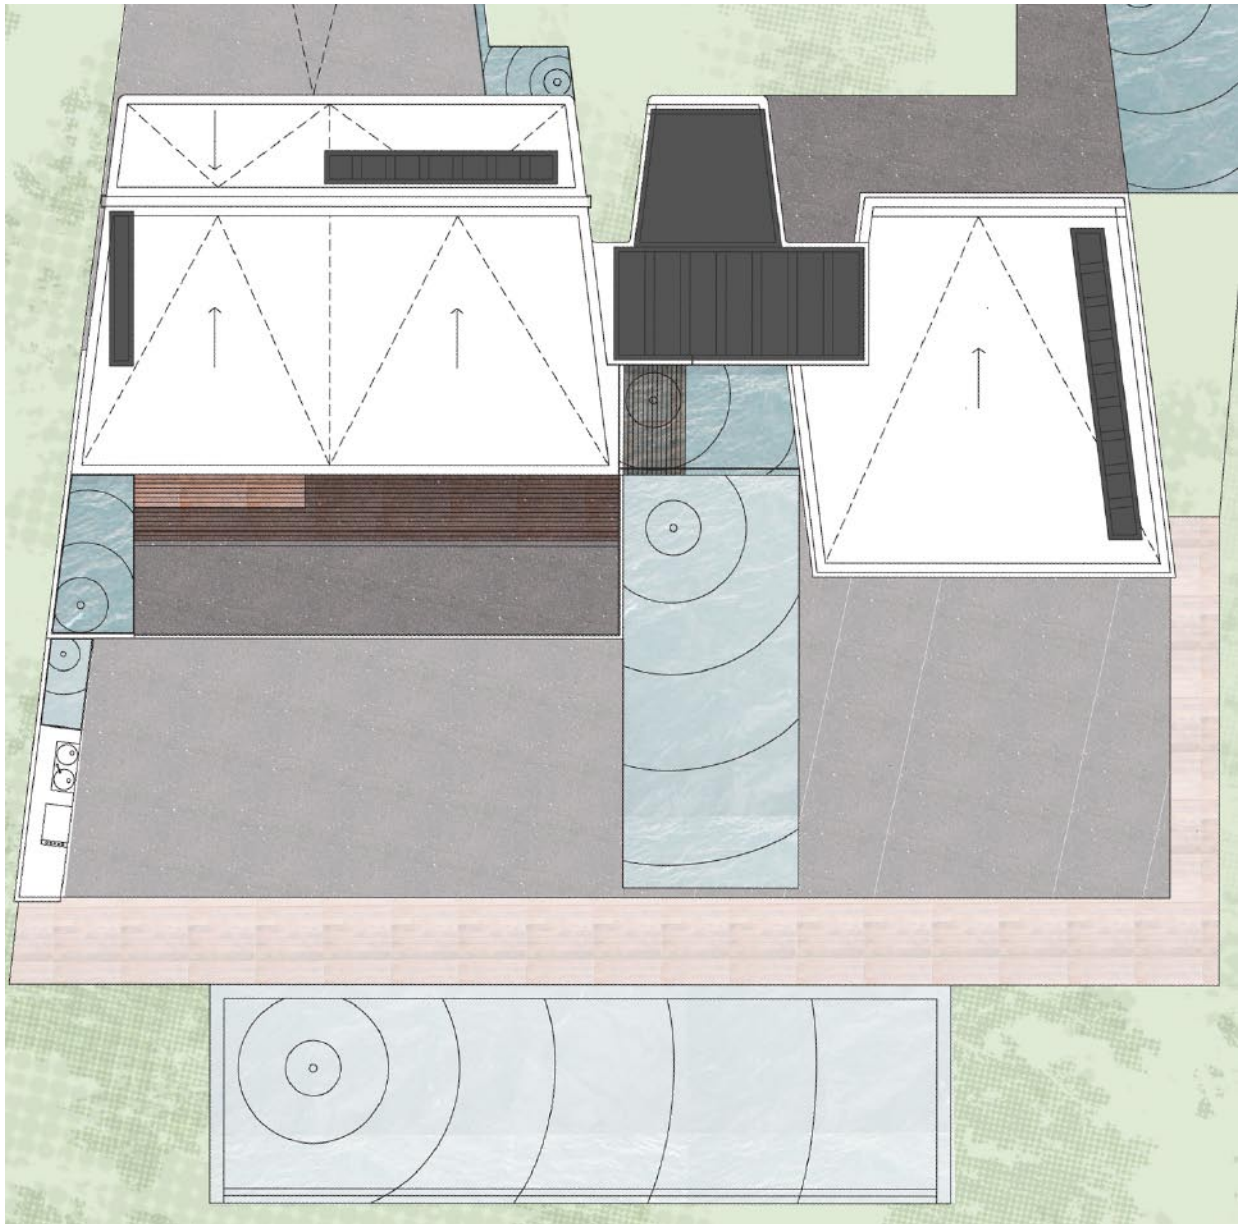

TOKASE
PROPERTIES

Casa Kaze by Tokase

Floorplan 3