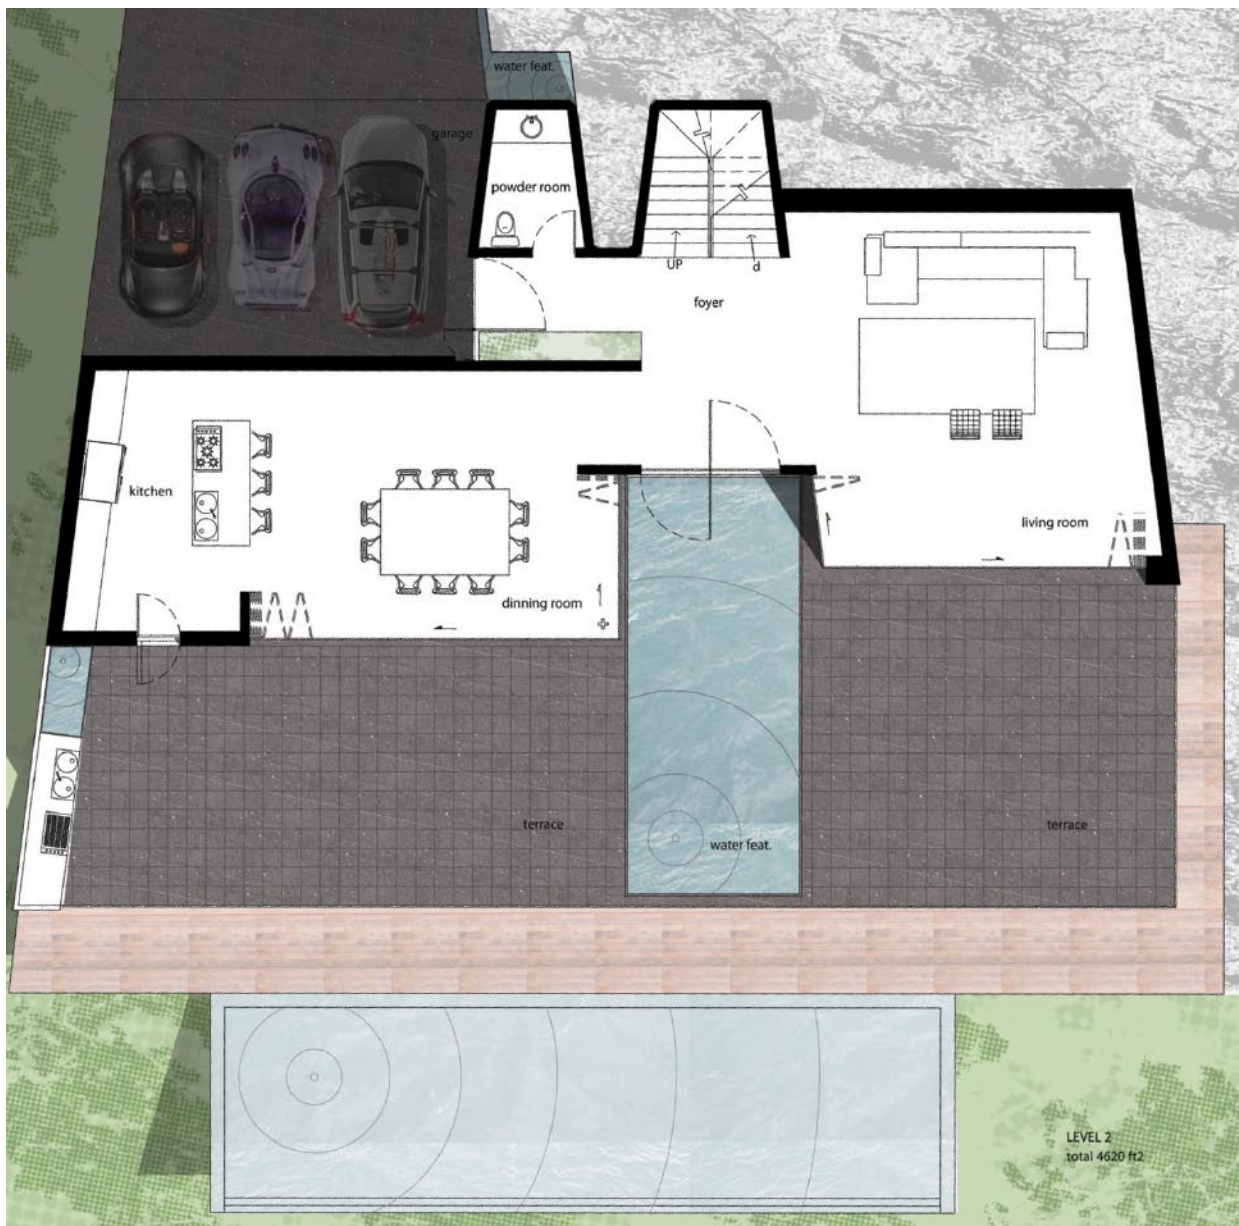

TOKASE
PROPERTIES

Casa Kaze by Tokase

Floorplan 2