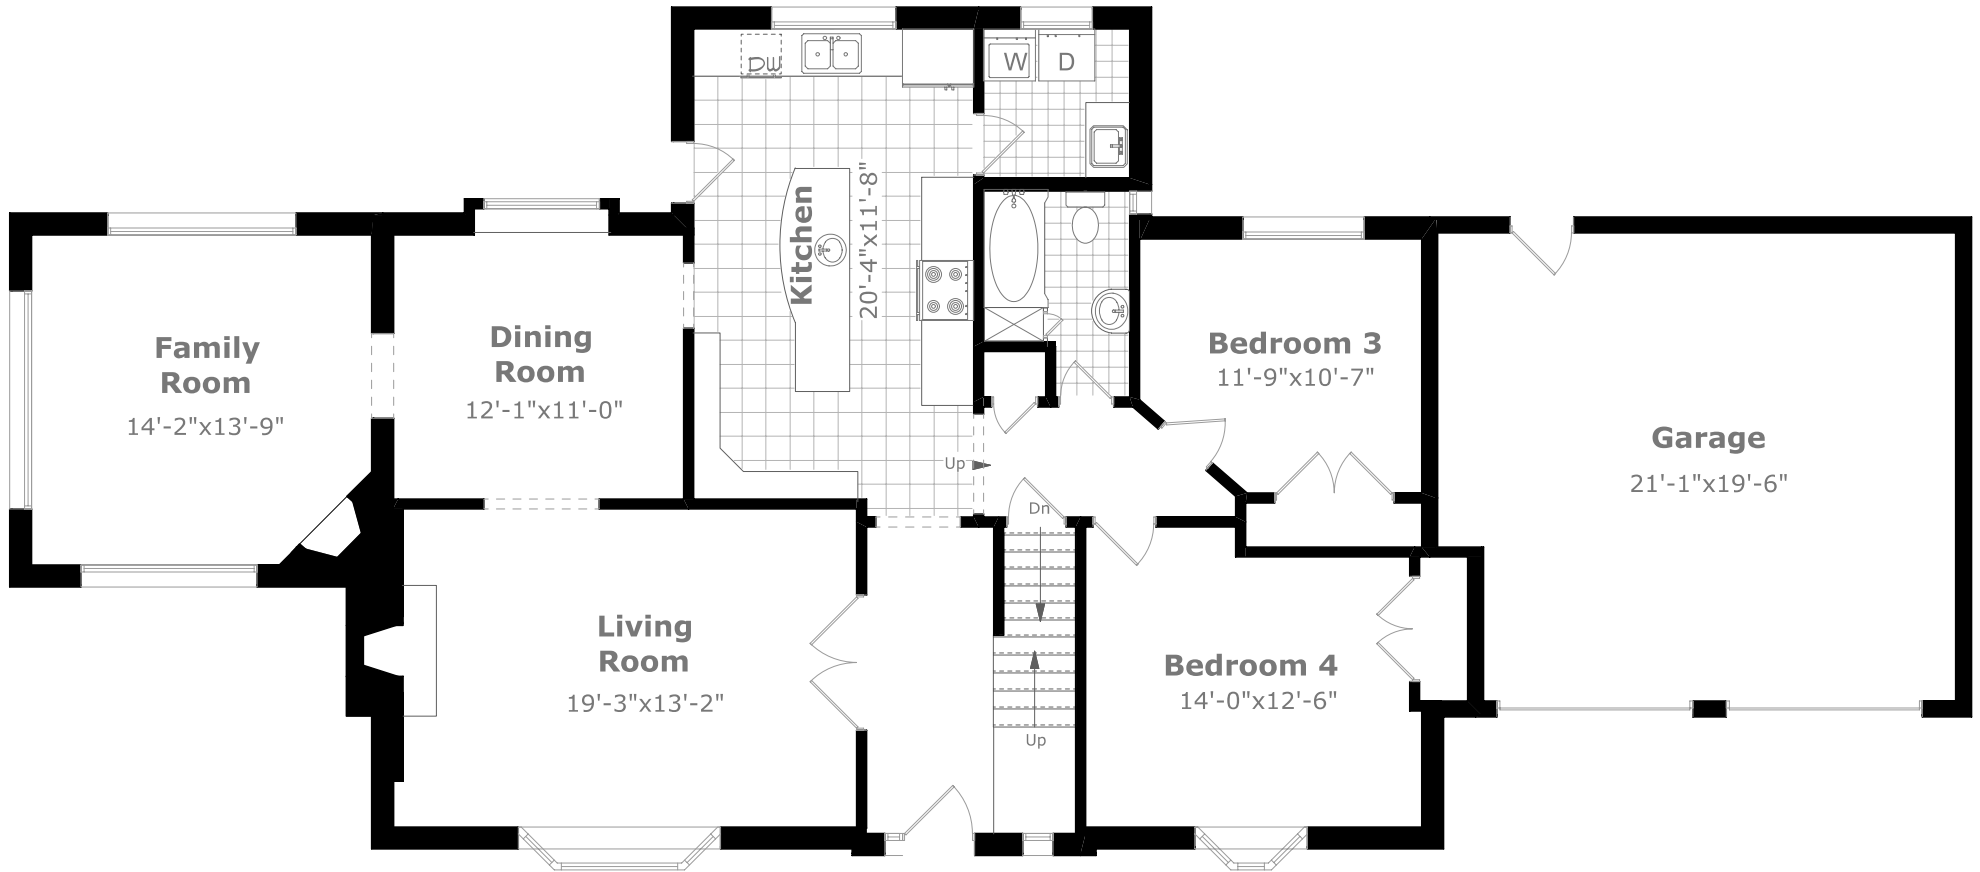

284 Spring Garden Road

Scale (ft) 0 5 10 15 20 25

Scale (M) 0 1 2 3 4 5 6 7

March 2008

Main Level

1,608.8 sq. ft. +

450.0 sq. ft. (Garage)

Measurements may not be 100% accurate. Floor Plans provided for illustrative purposes only. Room sizes not used to calculate area.

284 Spring Garden Road

Upper Level

620.2 sq. ft.

Measurements may not be 100% accurate. Floor Plans provided for illustrative purposes only. Room sizes not used to calculate area.

284 Spring Garden Road

Lower Level

485.9 sq. ft.

Measurements may not be 100% accurate. Floor Plans provided for illustrative purposes only. Room sizes not used to calculate area.