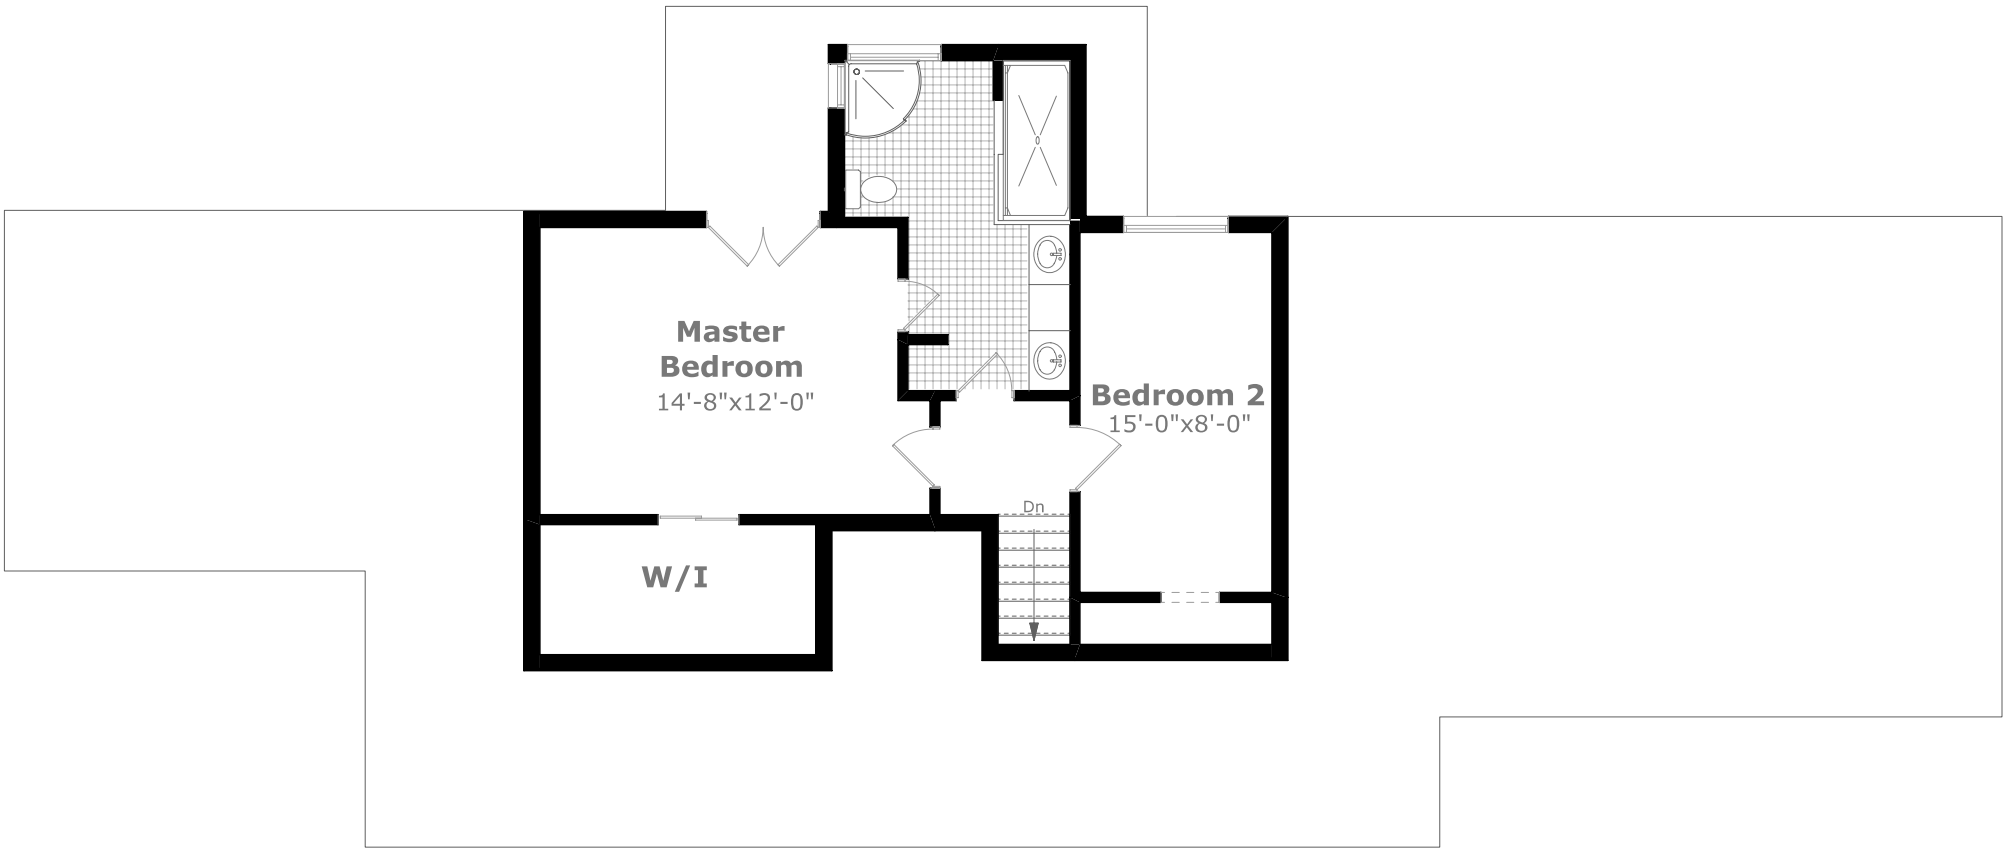

284 Spring Garden Road

Scale (ft) 0 5 10 15 20 25

Scale (M) 0 1 2 3 4 5 6 7

March 2008

Main Level

1,608.8 sq. ft. +

450.0 sq. ft. (Garage)

Measurements may not be 100% accurate. Floor Plans provided for illustrative purposes only. Room sizes not used to calculate area.

284 Spring Garden Road

Upper Level

620.2 sq. ft.

Measurements may not be 100% accurate. Floor Plans provided for illustrative purposes only. Room sizes not used to calculate area.

284 Spring Garden Road

Lower Level

485.9 sq. ft.

Measurements may not be 100% accurate. Floor Plans provided for illustrative purposes only. Room sizes not used to calculate area.