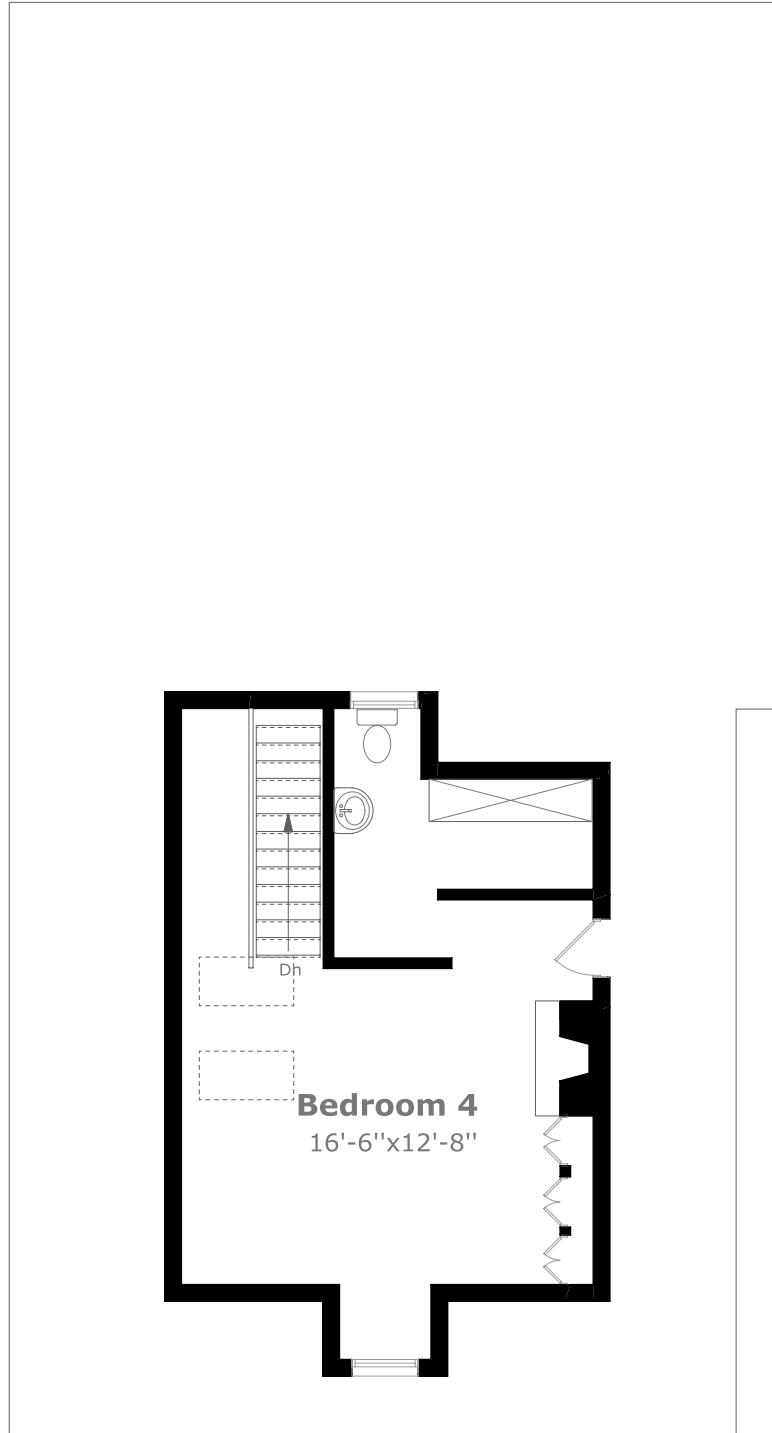

# 2378 Sovereign Street

Scale (ft)

Scale (M)

May 2009

## Main Floor Plan

1,702.8 sq. ft.

Measurements may not be 100% accurate. Floor Plans provided for illustrative purposes only. Room sizes not used to calculate area.

## 2nd Floor Plan

430.9 sq. ft.

Measurements may not be 100% accurate. Floor Plans provided for illustrative purposes only. Room sizes not used to calculate area.