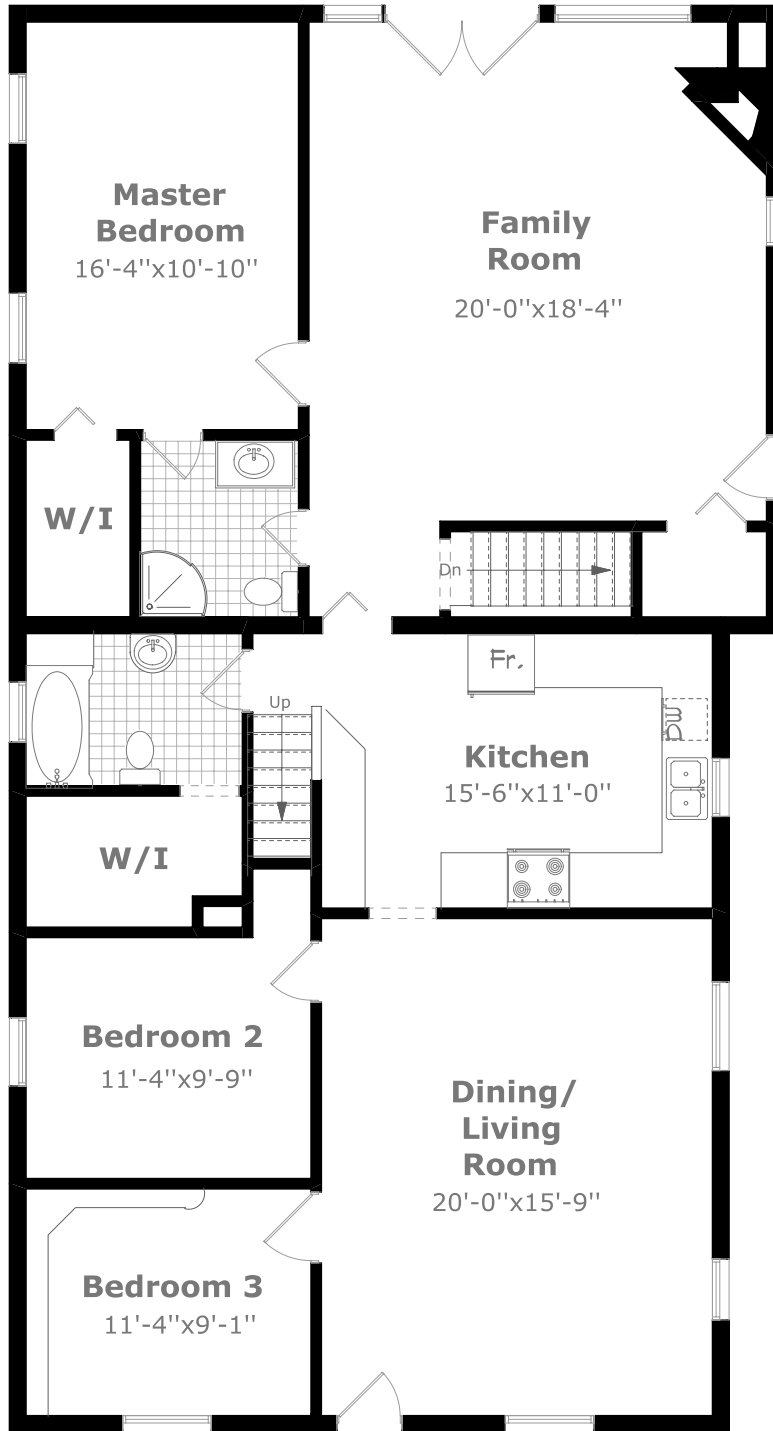

# 2378 Sovereign Street

Scale (ft)

Scale (M)

May 2009

## Main Floor Plan

1,702.8 sq. ft.

Measurements may not be 100% accurate. Floor Plans provided for illustrative purposes only. Room sizes not used to calculate area.

## 2nd Floor Plan

430.9 sq. ft.

Measurements may not be 100% accurate. Floor Plans provided for illustrative purposes only. Room sizes not used to calculate area.

## Basement Plan

913.3 sq. ft.

Measurements may not be 100% accurate. Floor Plans provided for illustrative purposes only. Room sizes not used to calculate area.