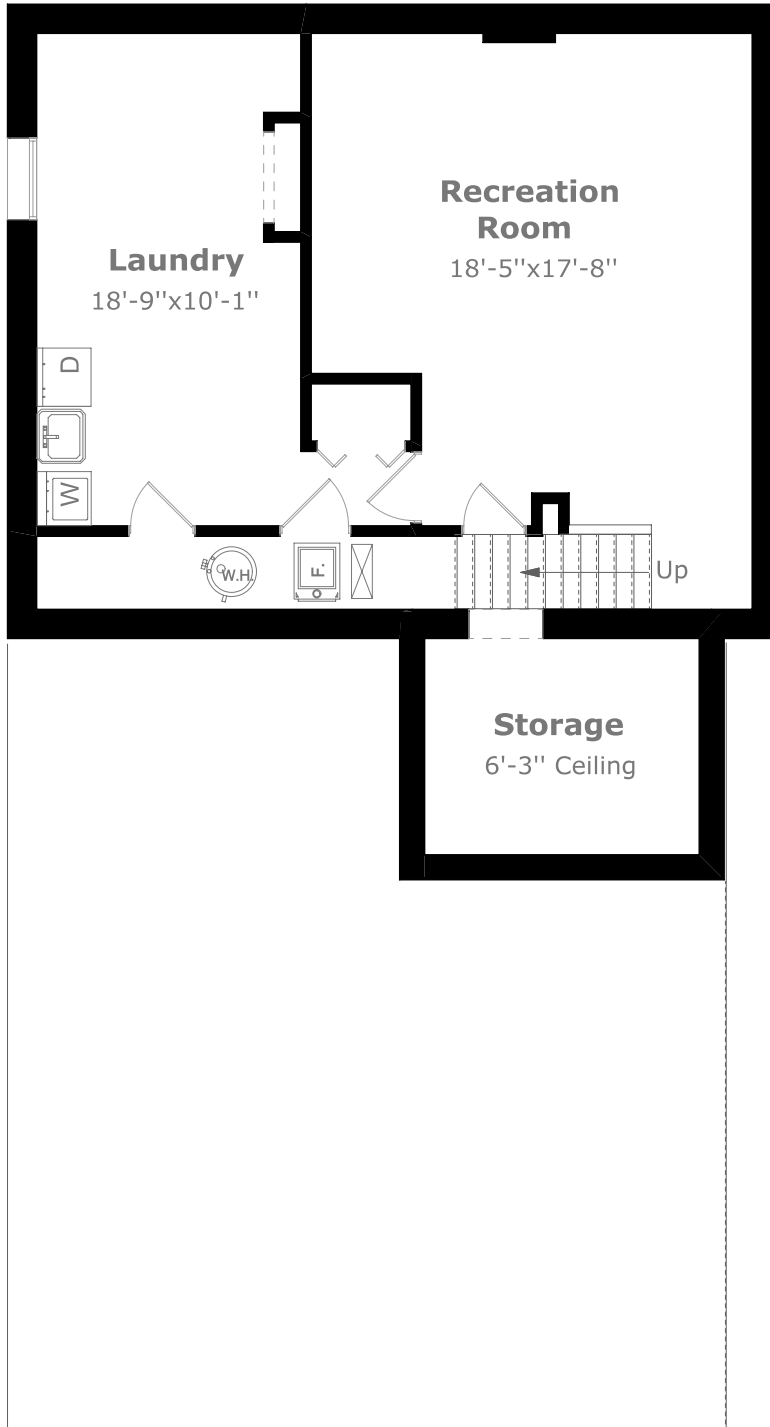

# 2378 Sovereign Street

Scale (ft)

Scale (M)

May 2009

## Main Floor Plan

1,702.8 sq. ft.

Measurements may not be 100% accurate. Floor Plans provided for illustrative purposes only. Room sizes not used to calculate area.

## 2nd Floor Plan

430.9 sq. ft.

Measurements may not be 100% accurate. Floor Plans provided for illustrative purposes only. Room sizes not used to calculate area.

## Basement Plan

913.3 sq. ft.

Measurements may not be 100% accurate. Floor Plans provided for illustrative purposes only. Room sizes not used to calculate area.