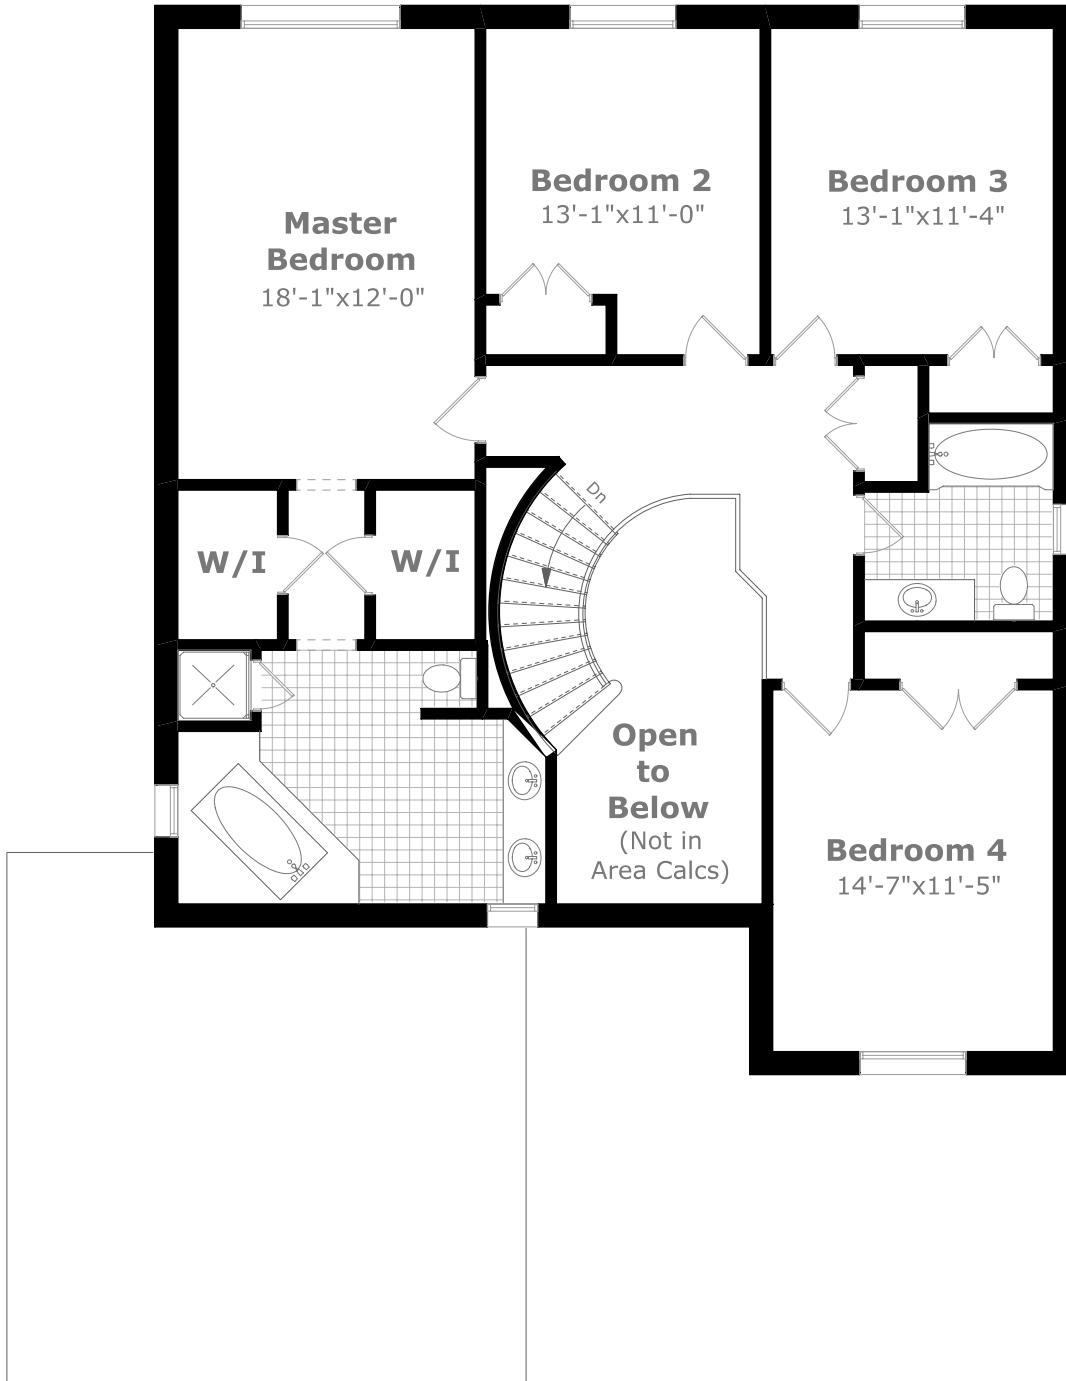

1848 Pilgrims Way

Upper Level

1,440.3 sq. ft.