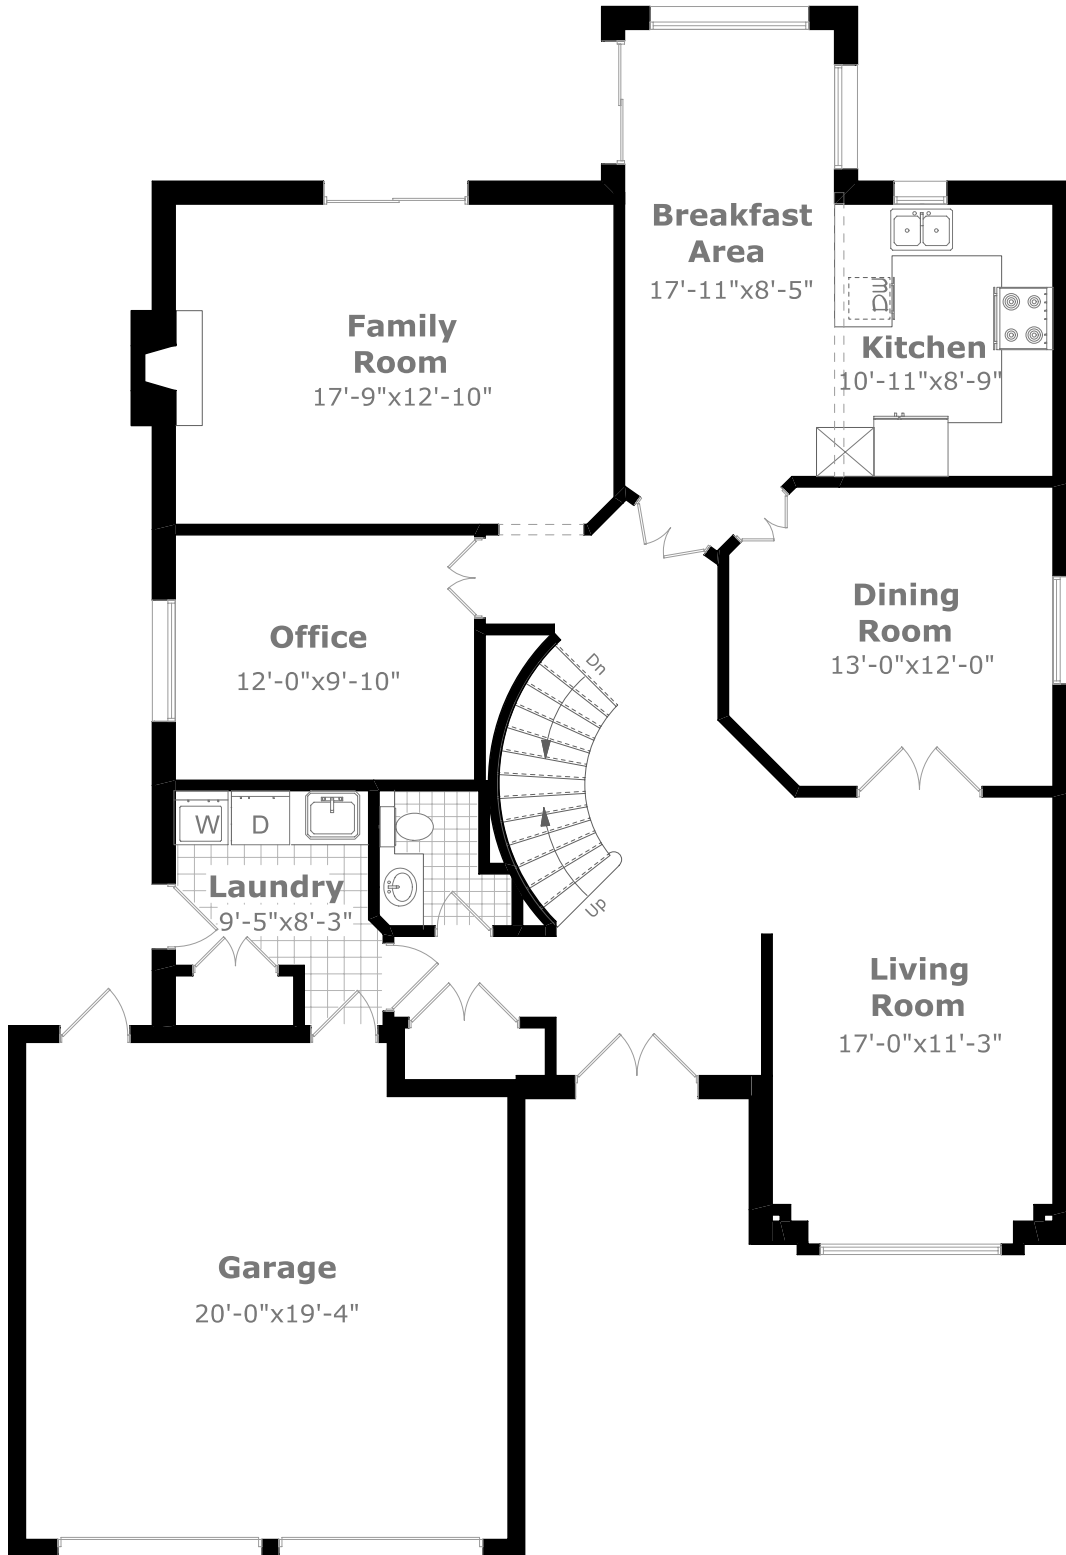

1848 Pilgrims Way

Main Level

1,489.2 sq. ft. +

416.9 sq. ft. (Garage)