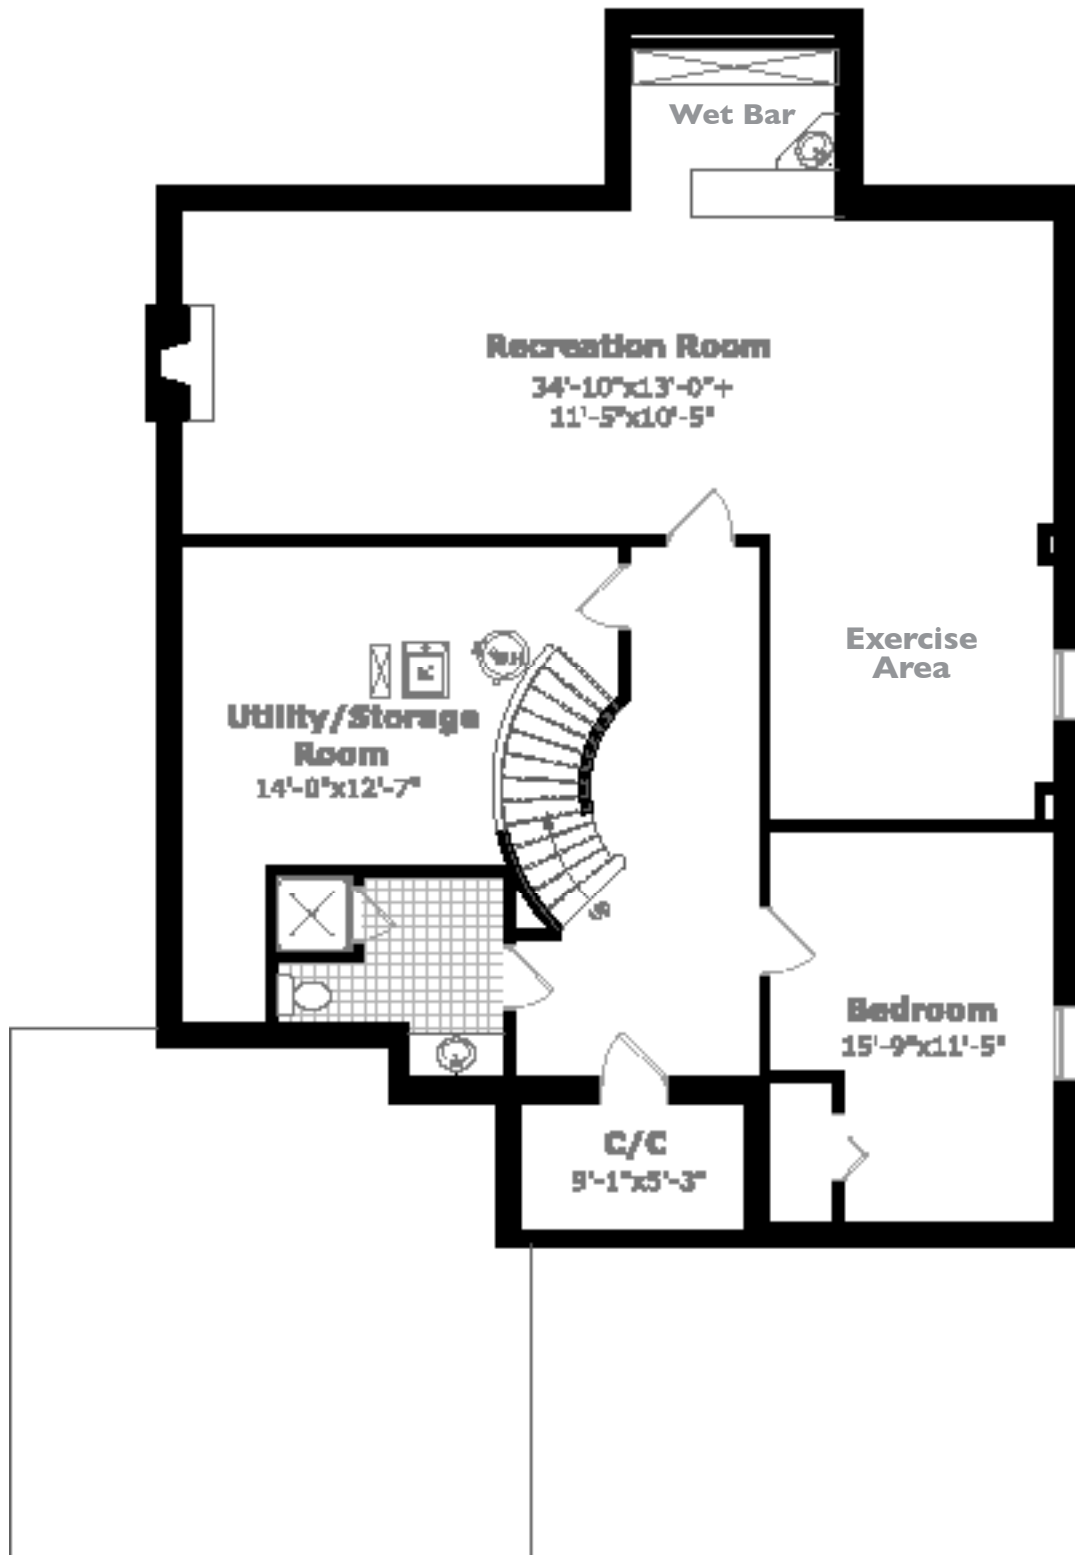

1848 Pilgrims Way

Scale (75)

Scale (50)

January 2009

Lower Level

1,544.3 sq. ft.