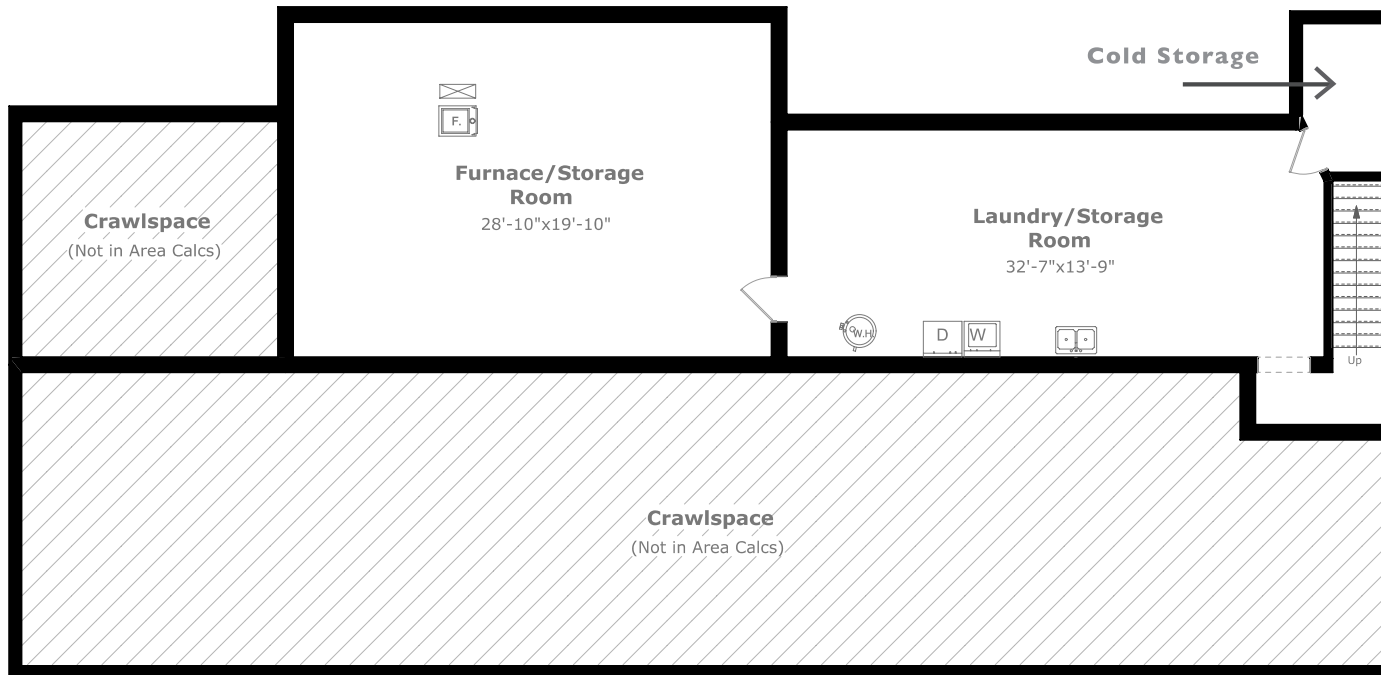

5413 Sixth Line

January 2009

Lower Level

1,594.5 sq. ft.