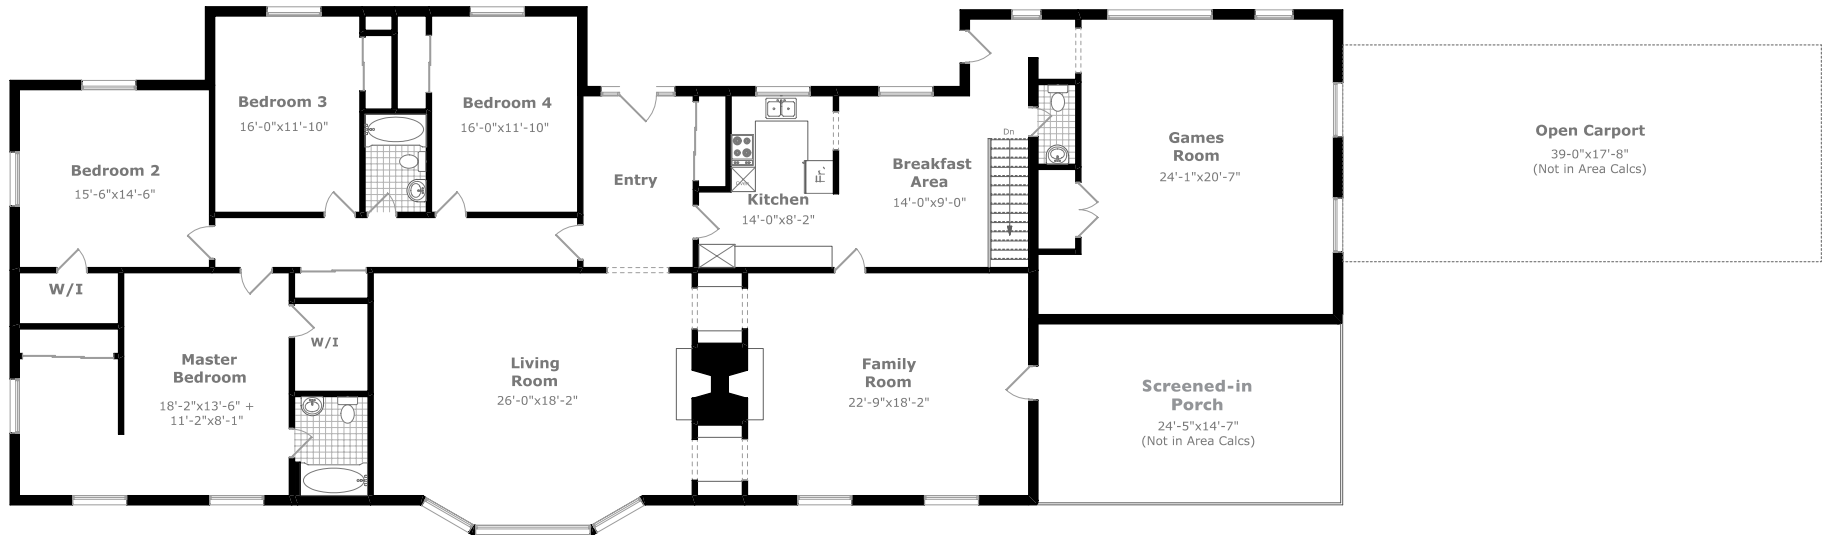

5413 Sixth Line

January 2009

Main Level
3,773.5 sq. ft.