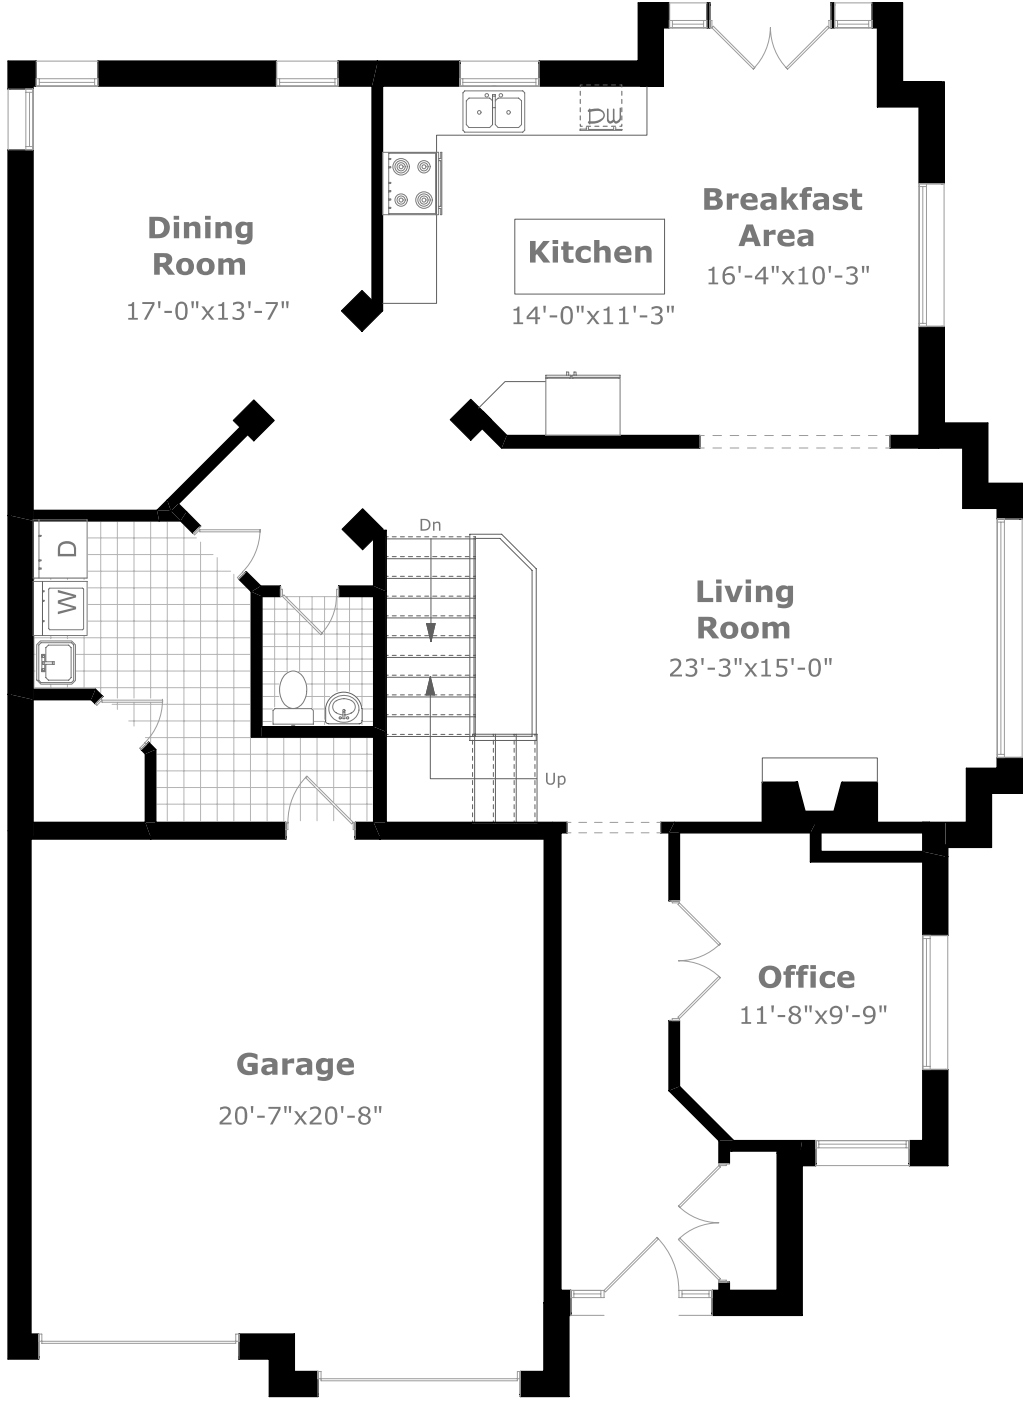

2536 Ridgeside Lane

Main Level

1,512.7 sq. ft. +
467.2 sq. ft. (Garage)