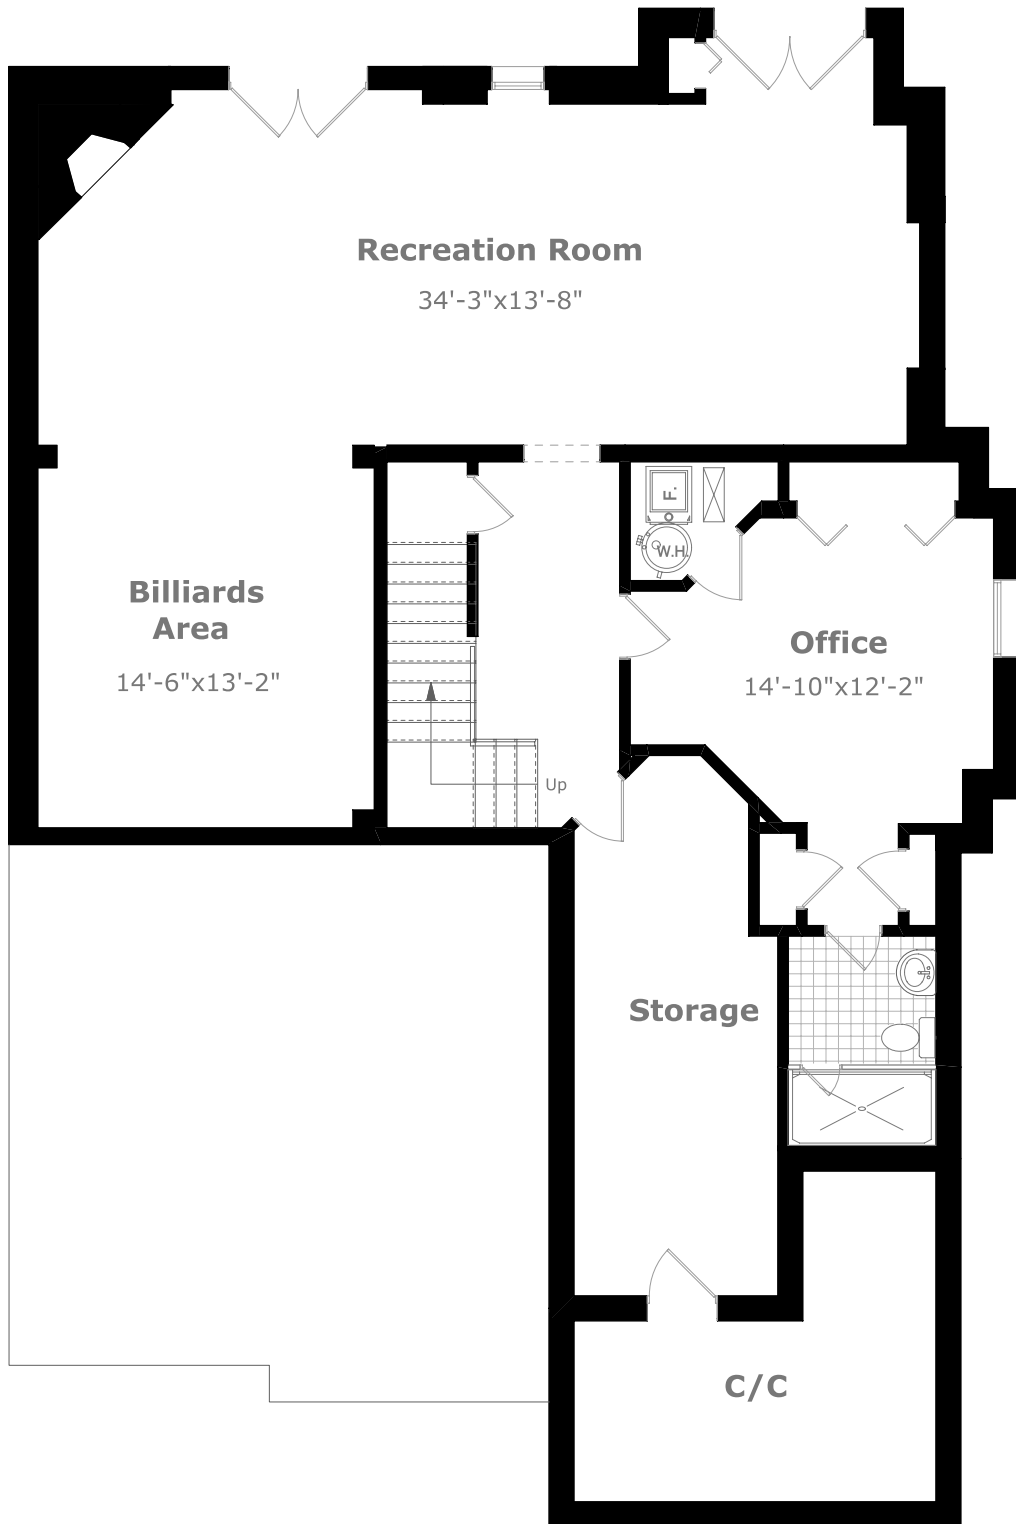

2536 Ridgeside Lane

Lower Level

1,690.1 sq. ft.