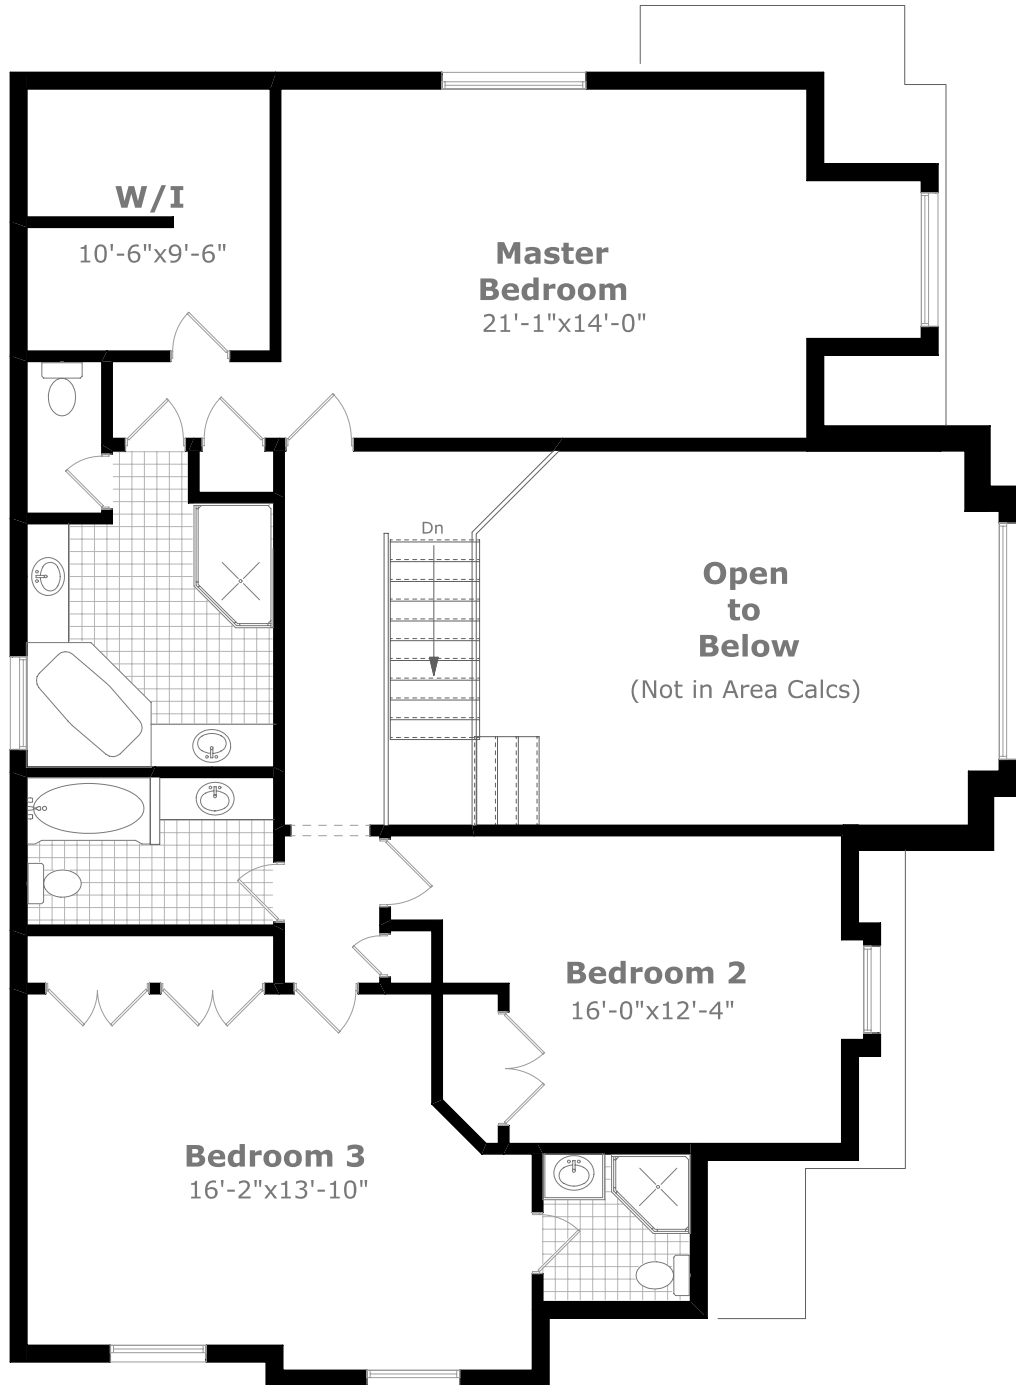

2536 Ridgeside Lane

Scale (ft) 0 5 10 15 20 25

Scale (M) 0 1 2 3 4 5 6 7

December 2008

Upper Level

1,510.5 sq. ft.