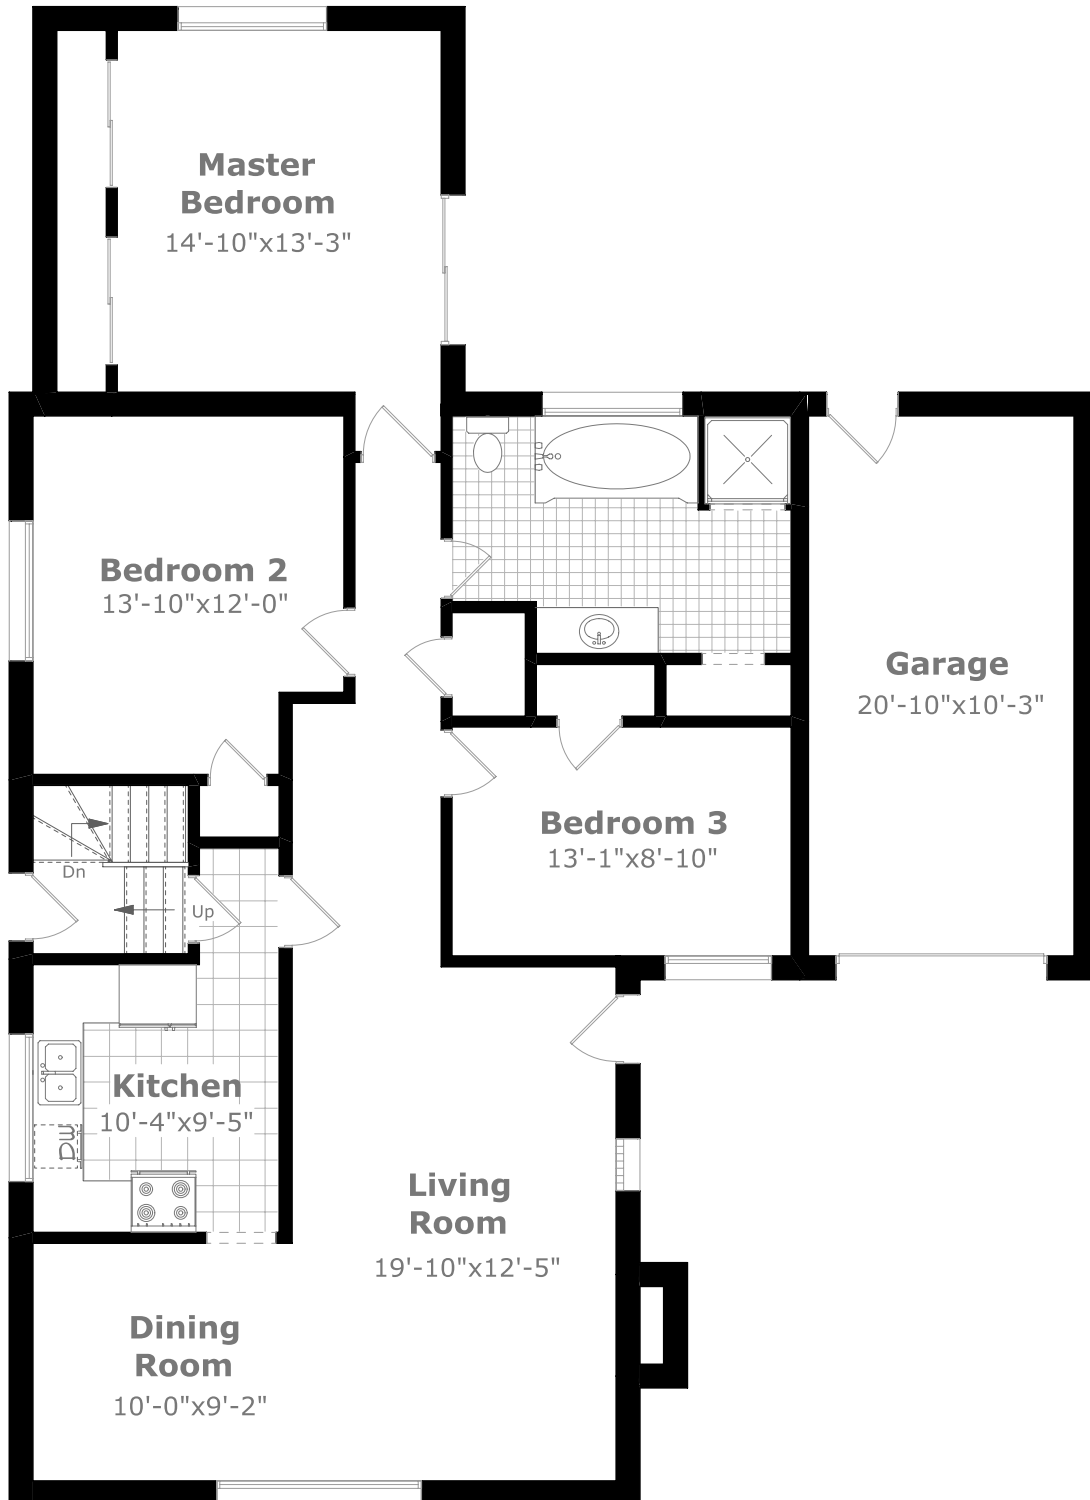

565 Wildwood Drive

Main Level

1,439.6 sq. ft. +
253.1 sq. ft. (Garage)