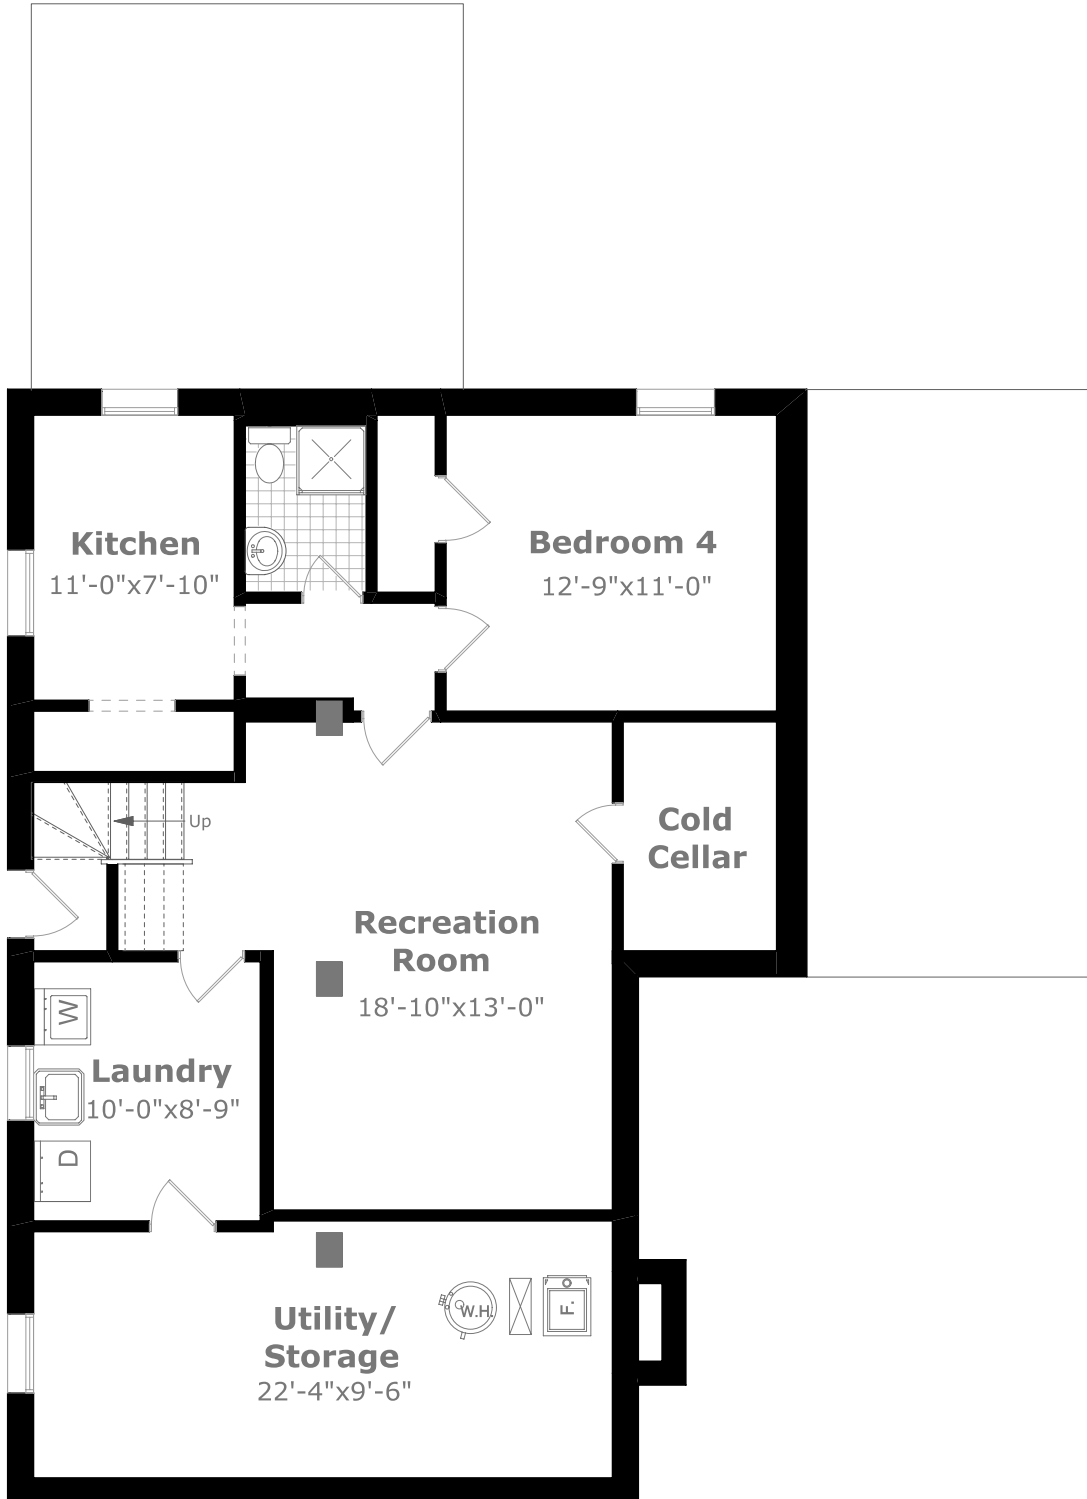

565 Wildwood Drive

Lower Level

1,191.6 sq. ft.