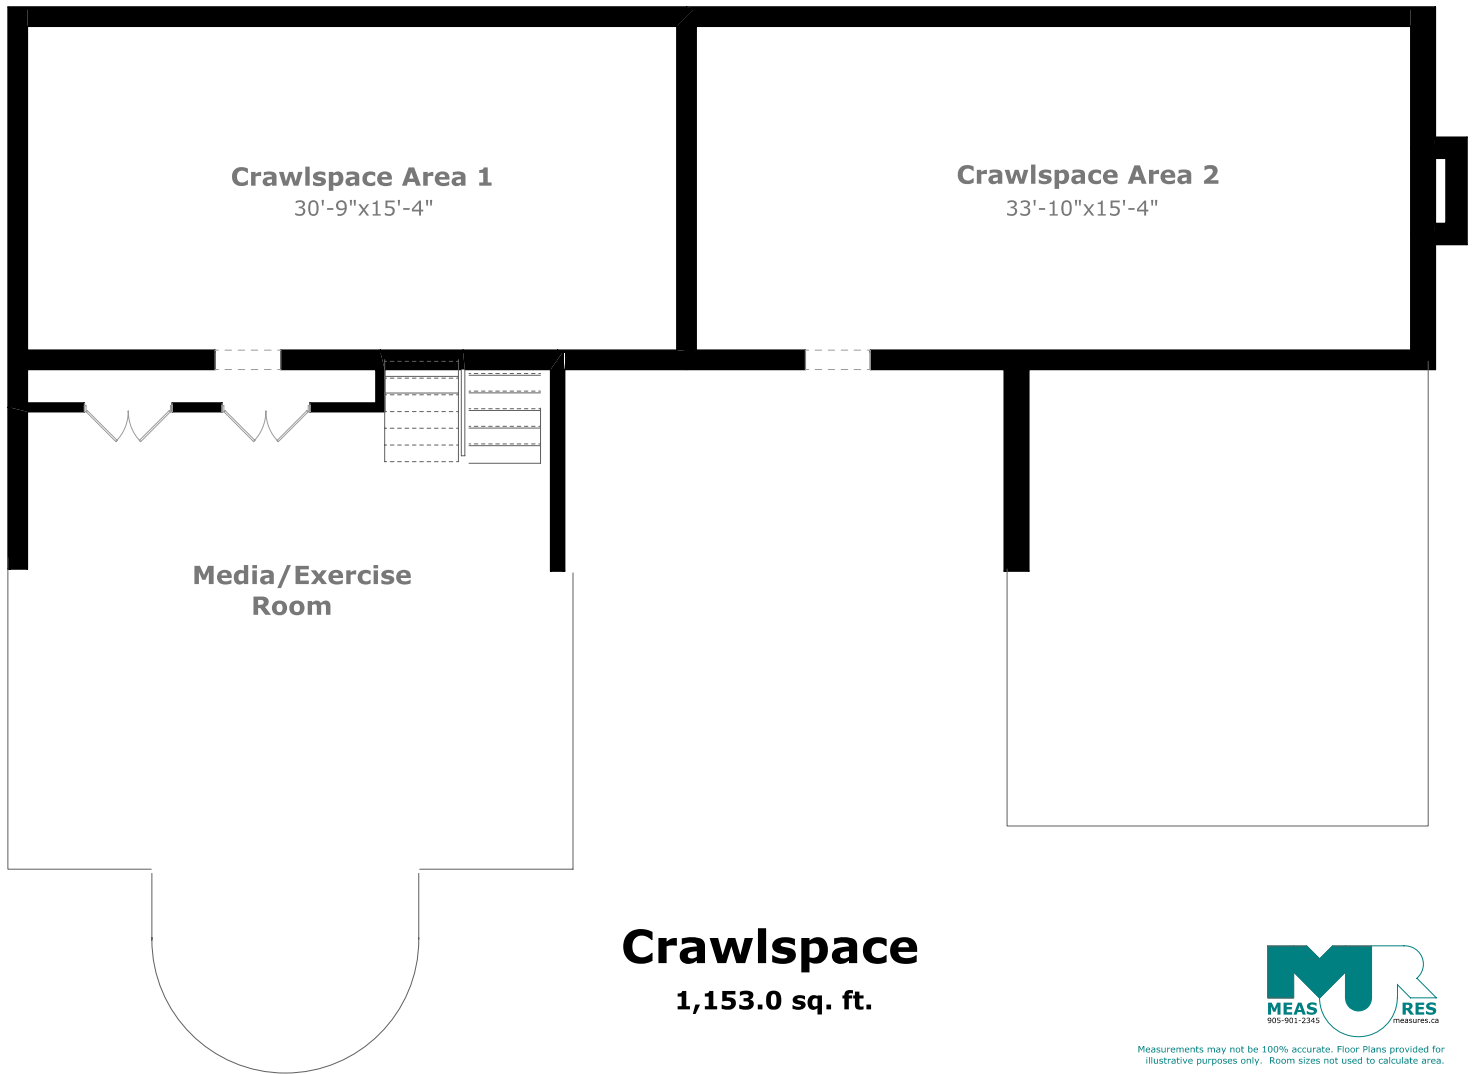

213 Dianne Ave

Scale (ft)

Scale (M)

September 2008