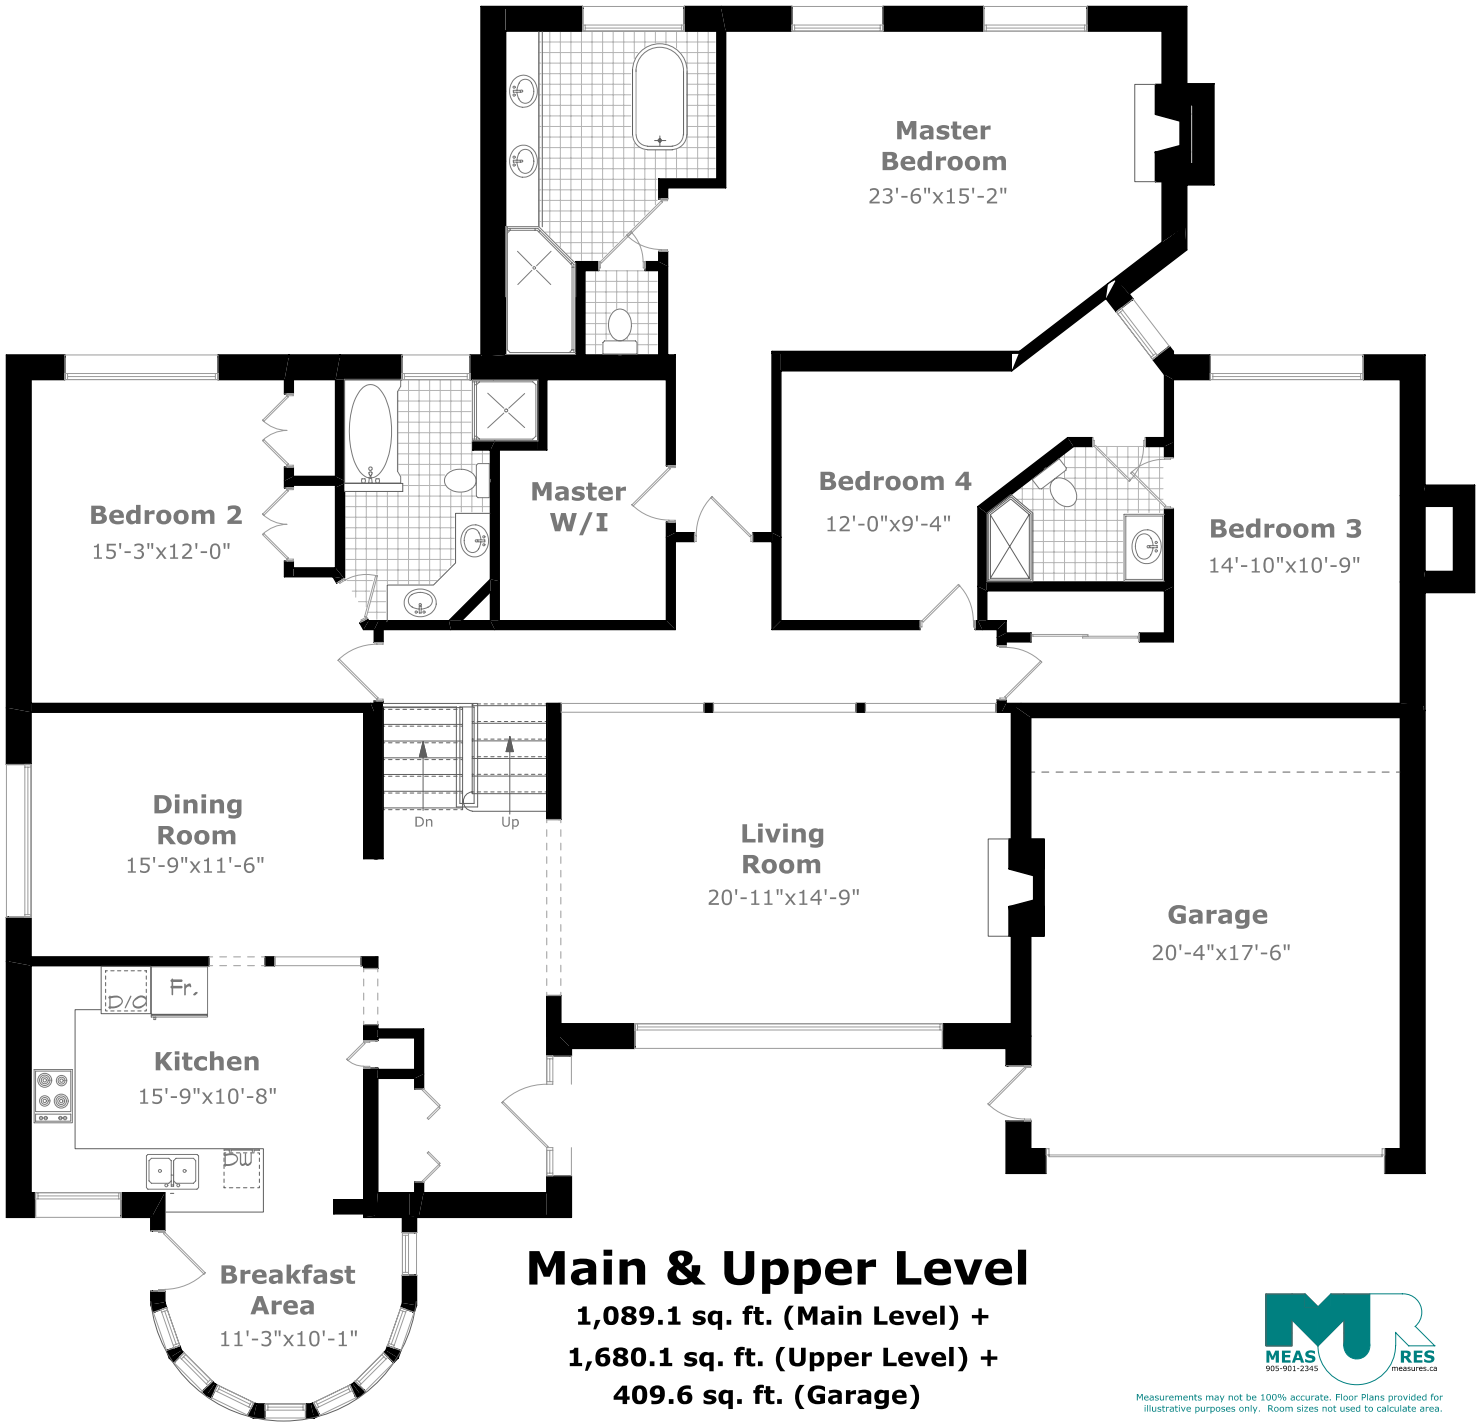

213 Dianne Ave

Scale (ft)

Scale (M)

September 2008