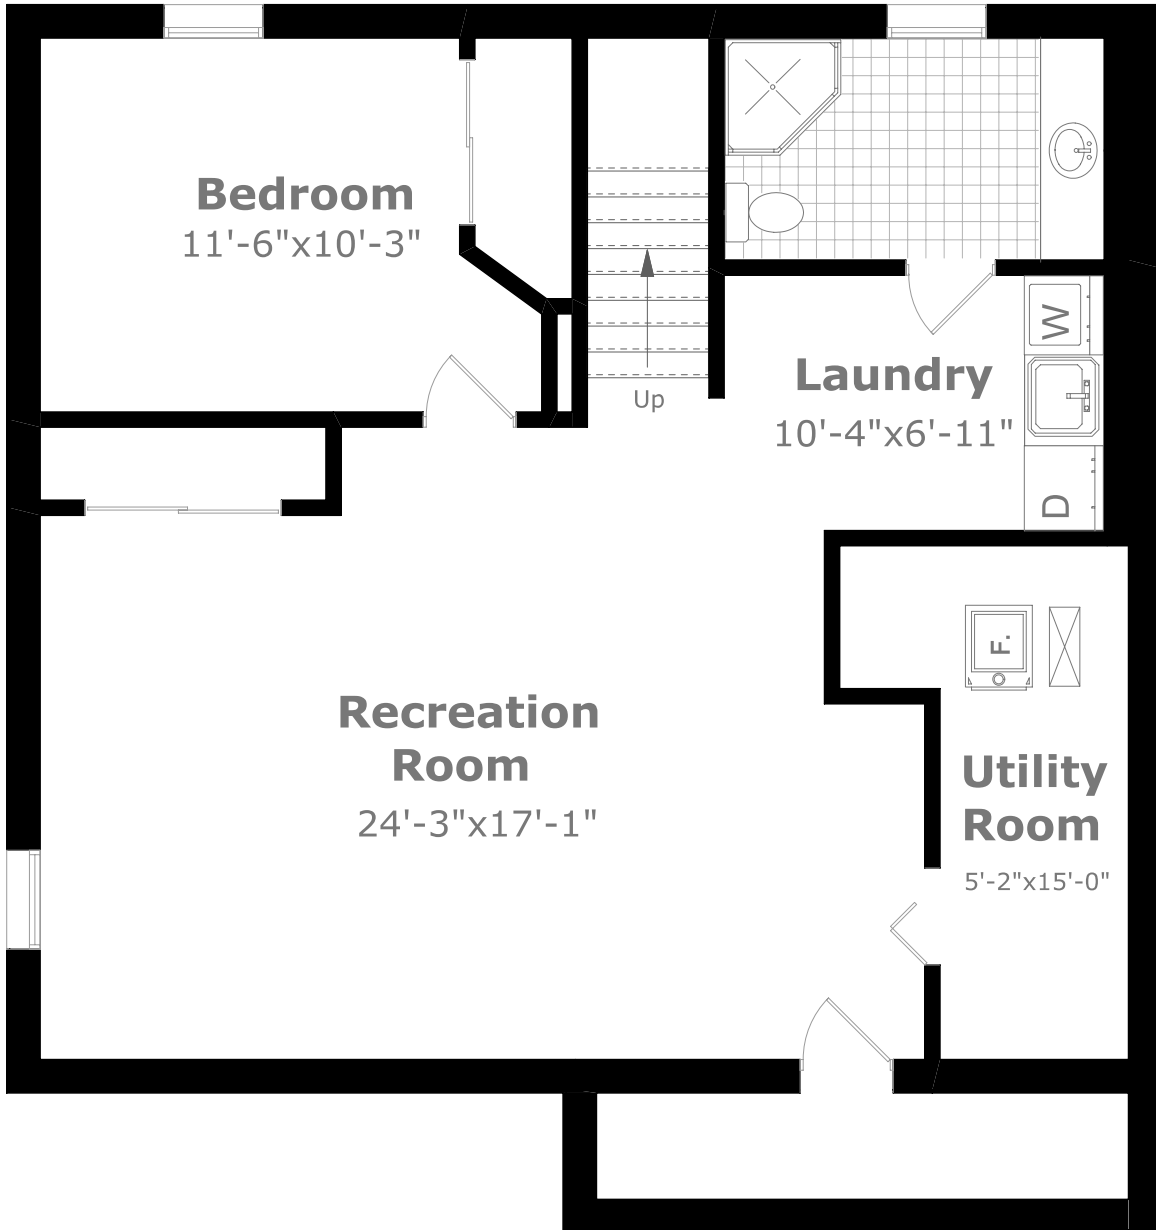

# 64 Chisholm Street

Scale (ft)

Scale (M)

August 2008

## Main Level

1,007.7 sq. ft.

Measurements may not be 100% accurate. Floor Plans provided for illustrative purposes only. Room sizes not used to calculate area.

## Lower Level

1,007.7 sq. ft.

Measurements may not be 100% accurate. Floor Plans provided for illustrative purposes only. Room sizes not used to calculate area.