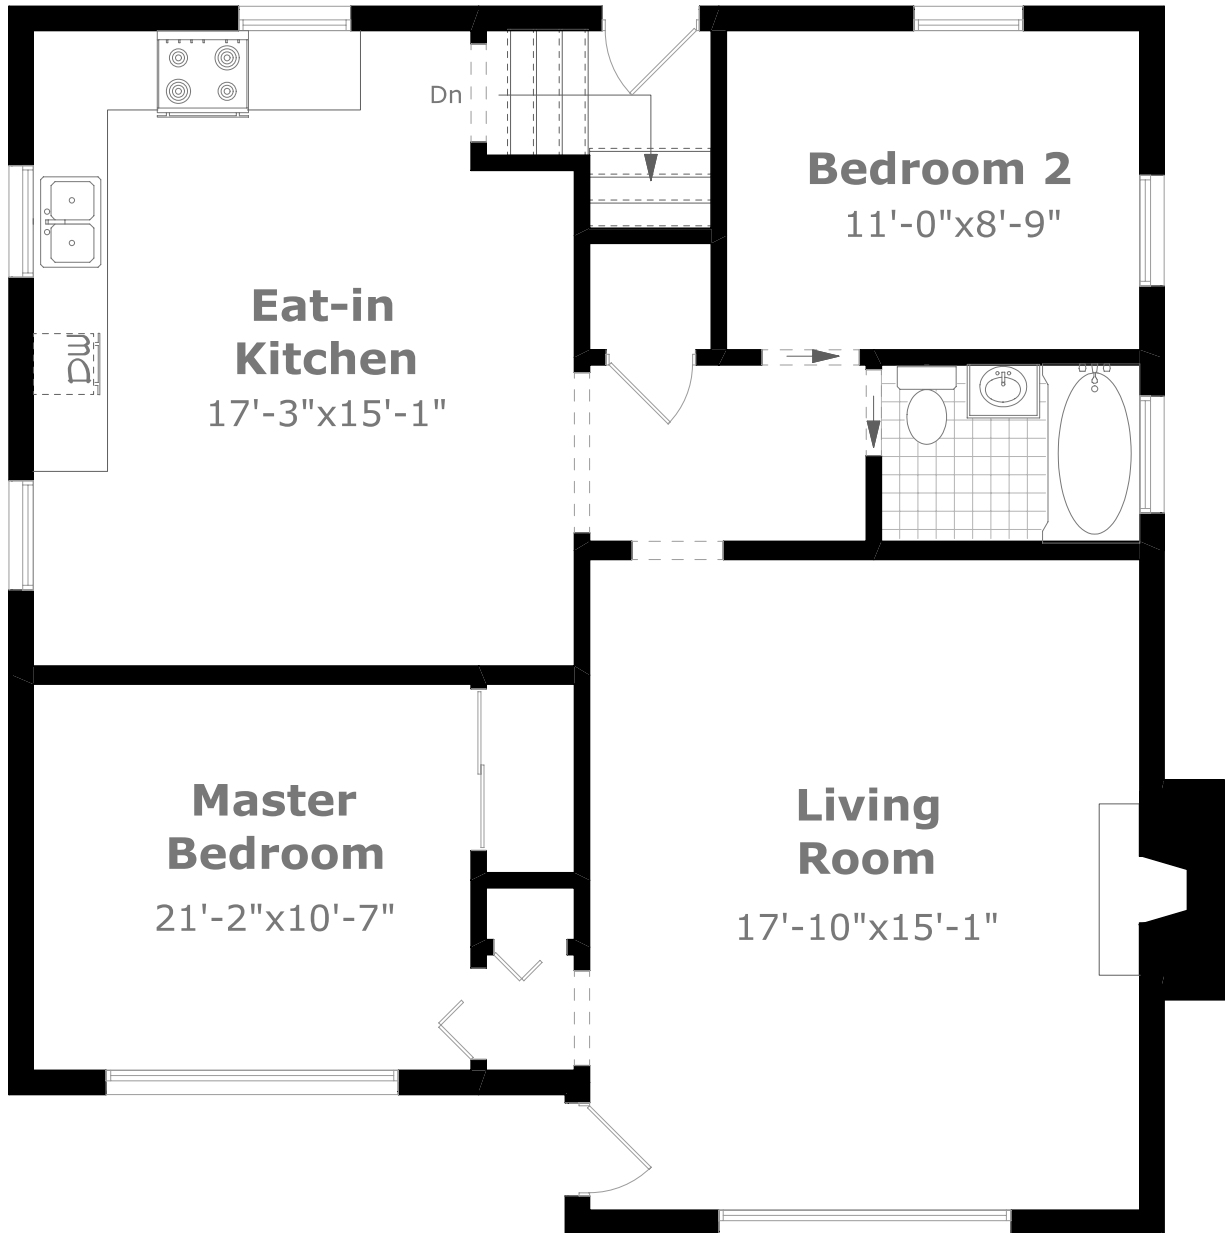

# 64 Chisholm Street

Scale (ft)

Scale (M)

August 2008

## Main Level

1,007.7 sq. ft.

Measurements may not be 100% accurate. Floor Plans provided for illustrative purposes only. Room sizes not used to calculate area.

## Lower Level

1,007.7 sq. ft.

Measurements may not be 100% accurate. Floor Plans provided for illustrative purposes only. Room sizes not used to calculate area.