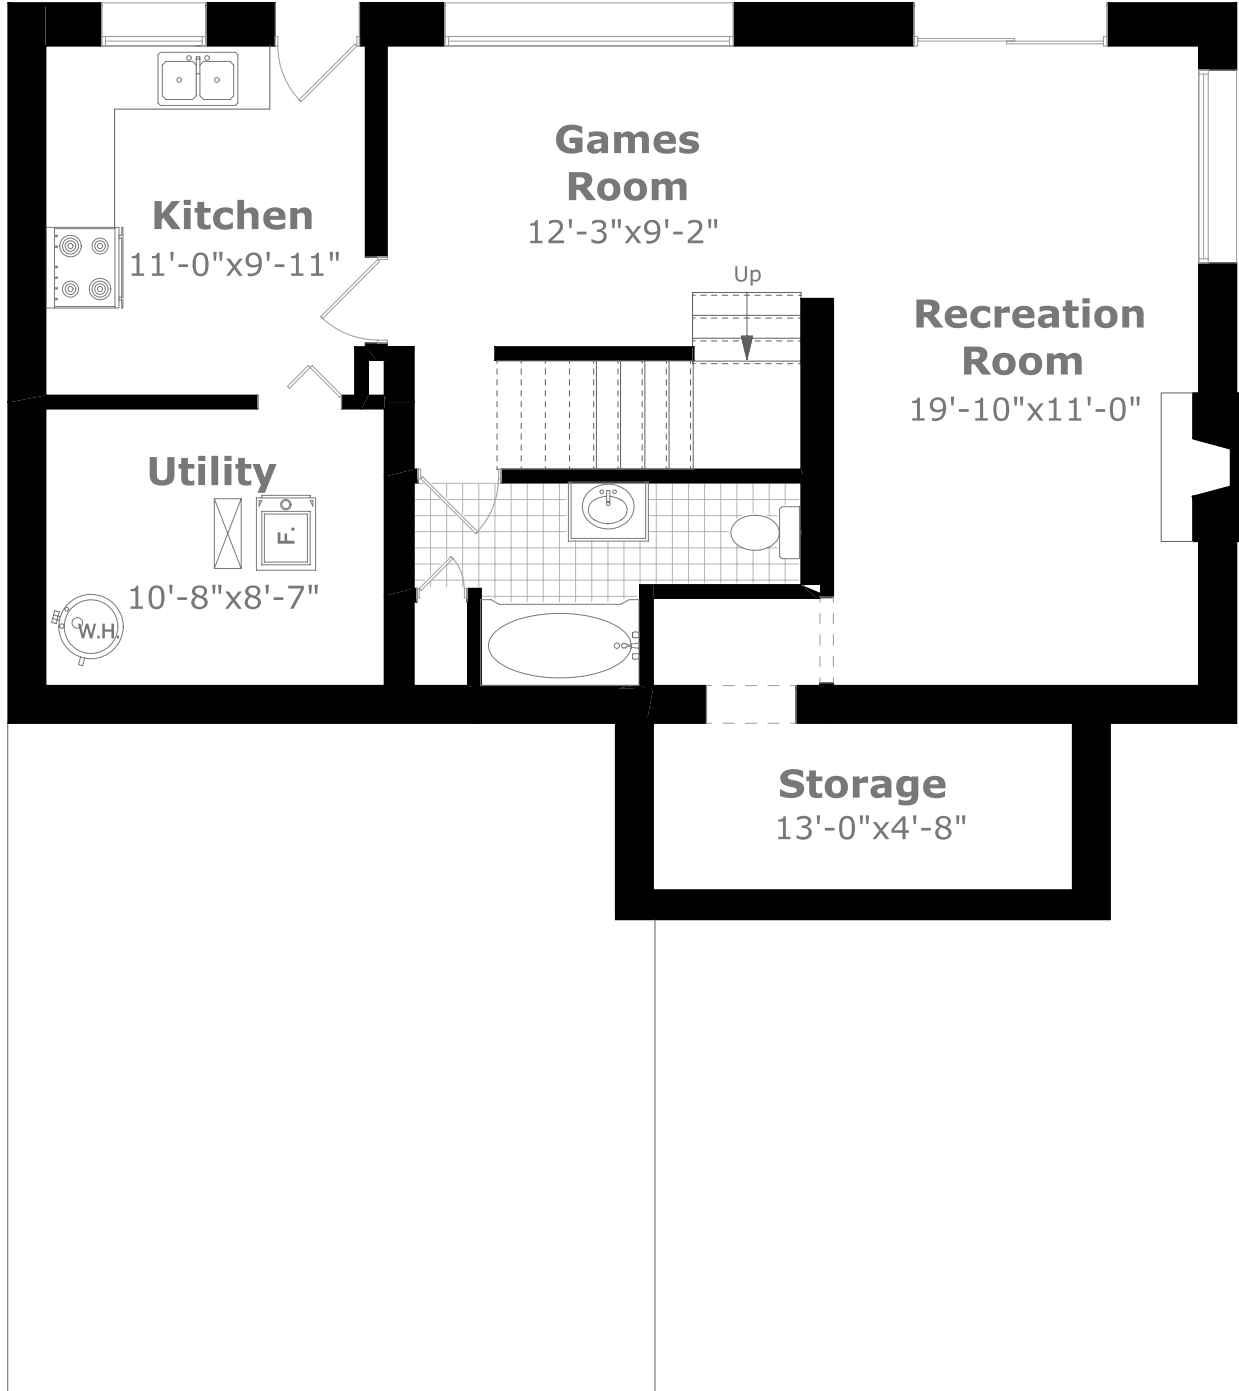

177 Forsythe Street

Scale (ft)

Scale (M)

August 2008

Main Level

947.1 sq. ft. +

407.8 sq. ft. (Garage)

Measurements may not be 100% accurate. Floor Plans provided for illustrative purposes only. Room sizes not used to calculate area.

177 Forsythe Street

Scale (ft)

Scale (M)

August 2008

Upper Level

1,298.3 sq. ft.

Measurements may not be 100% accurate. Floor Plans provided for illustrative purposes only. Room sizes not used to calculate area.

177 Forsythe Street

Scale (ft)

Scale (M)

August 2008

Lower Level

943.8 sq. ft.

Measurements may not be 100% accurate. Floor Plans provided for illustrative purposes only. Room sizes not used to calculate area.