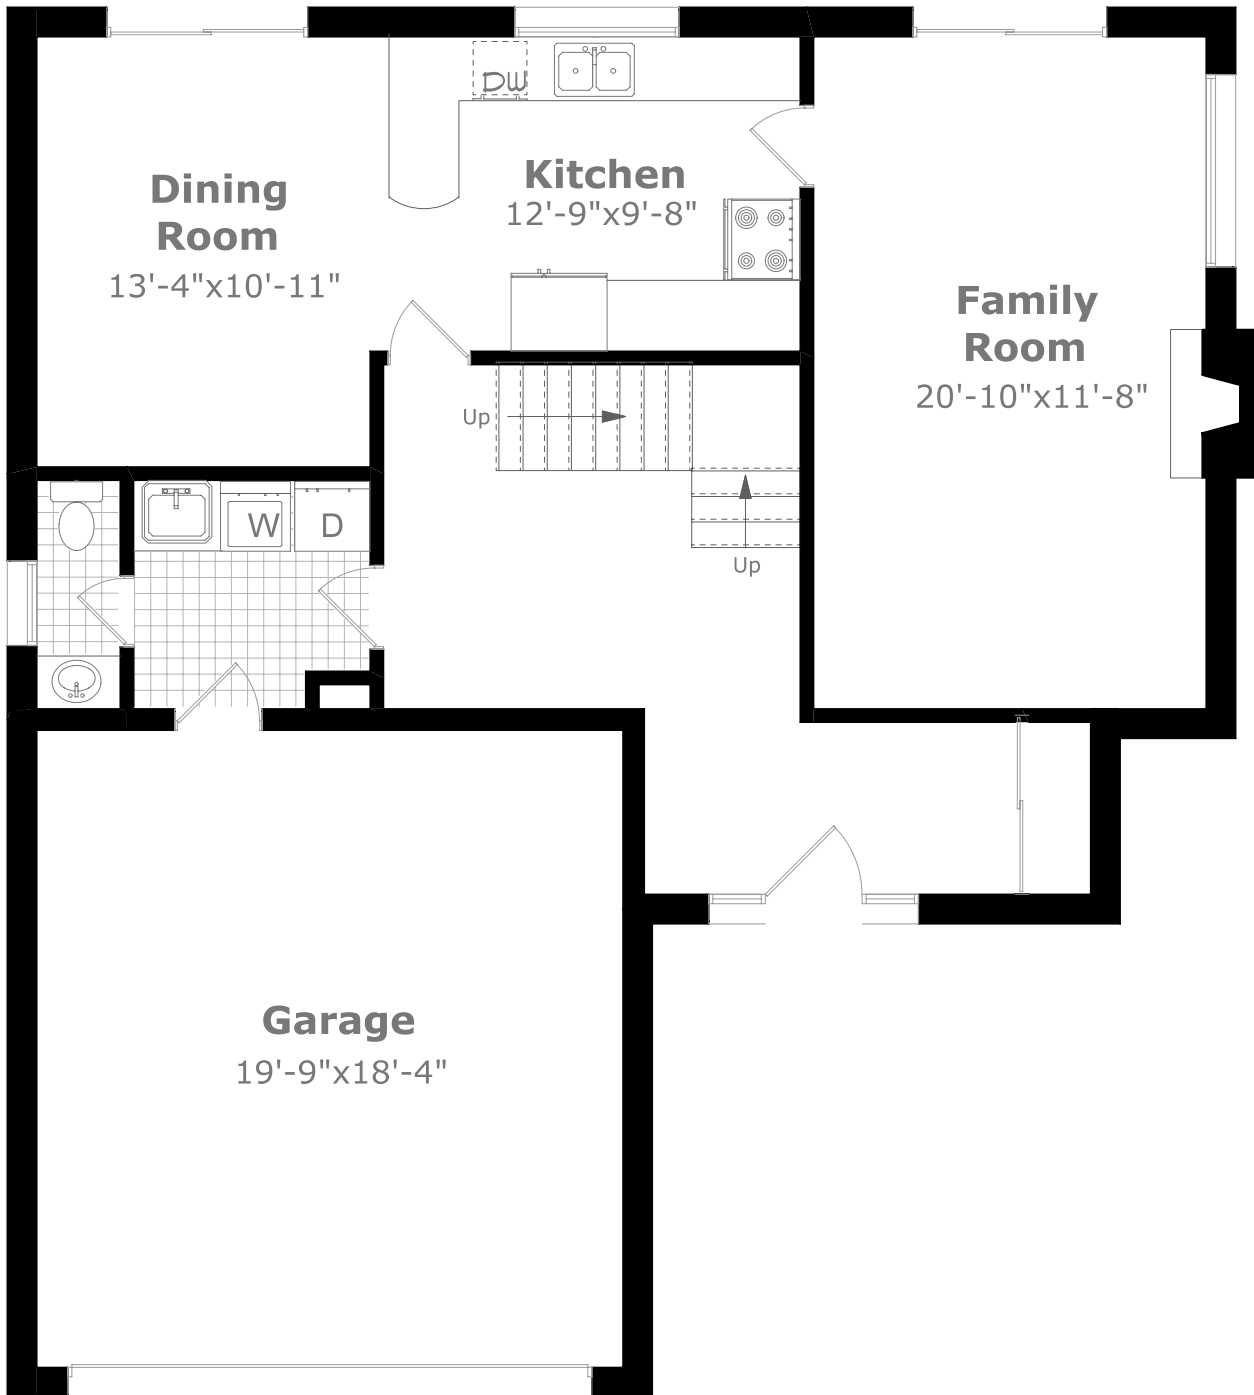

177 Forsythe Street

Scale (ft)

Scale (M)

August 2008

Main Level

947.1 sq. ft. +

407.8 sq. ft. (Garage)

Measurements may not be 100% accurate. Floor Plans provided for illustrative purposes only. Room sizes not used to calculate area.

177 Forsythe Street

Scale (ft)

Scale (M)

August 2008

Upper Level

1,298.3 sq. ft.

Measurements may not be 100% accurate. Floor Plans provided for illustrative purposes only. Room sizes not used to calculate area.

177 Forsythe Street

Scale (ft)

Scale (M)

August 2008

Lower Level

943.8 sq. ft.

Measurements may not be 100% accurate. Floor Plans provided for illustrative purposes only. Room sizes not used to calculate area.