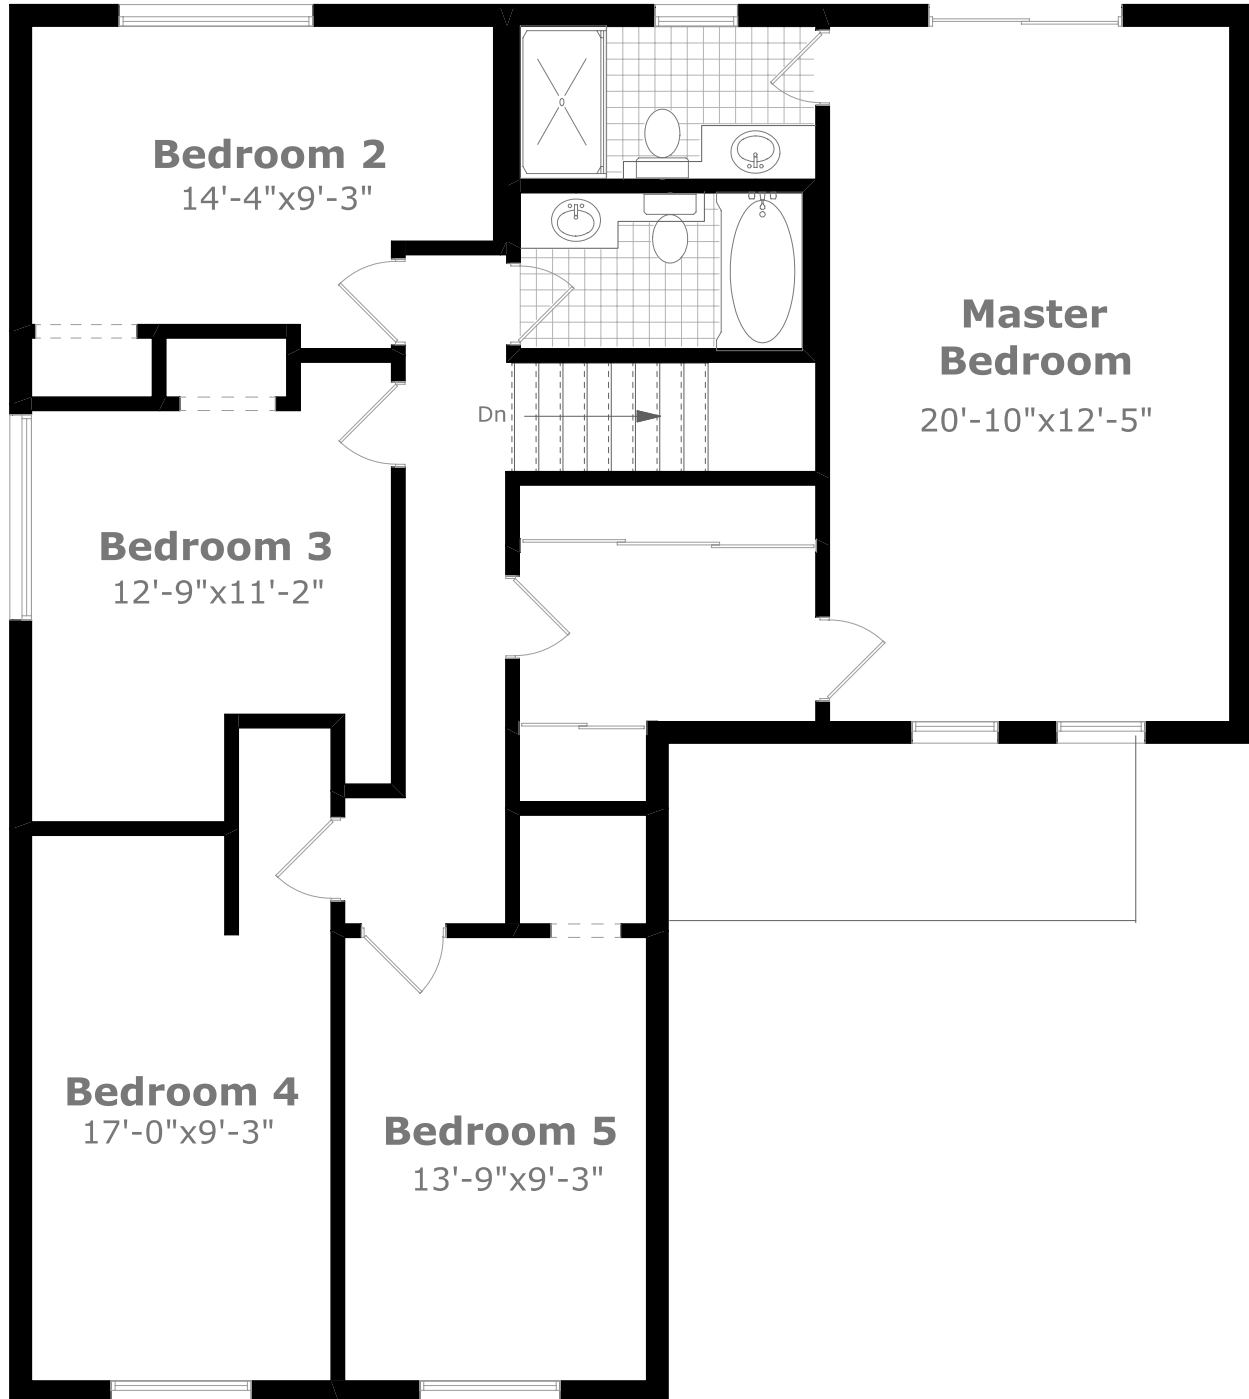

177 Forsythe Street

Scale (ft)

Scale (M)

August 2008

Main Level

947.1 sq. ft. +

407.8 sq. ft. (Garage)

Measurements may not be 100% accurate. Floor Plans provided for illustrative purposes only. Room sizes not used to calculate area.

177 Forsythe Street

Scale (ft)

Scale (M)

August 2008

Upper Level

1,298.3 sq. ft.

Measurements may not be 100% accurate. Floor Plans provided for illustrative purposes only. Room sizes not used to calculate area.

177 Forsythe Street

Scale (ft)

Scale (M)

August 2008

Lower Level

943.8 sq. ft.

Measurements may not be 100% accurate. Floor Plans provided for illustrative purposes only. Room sizes not used to calculate area.