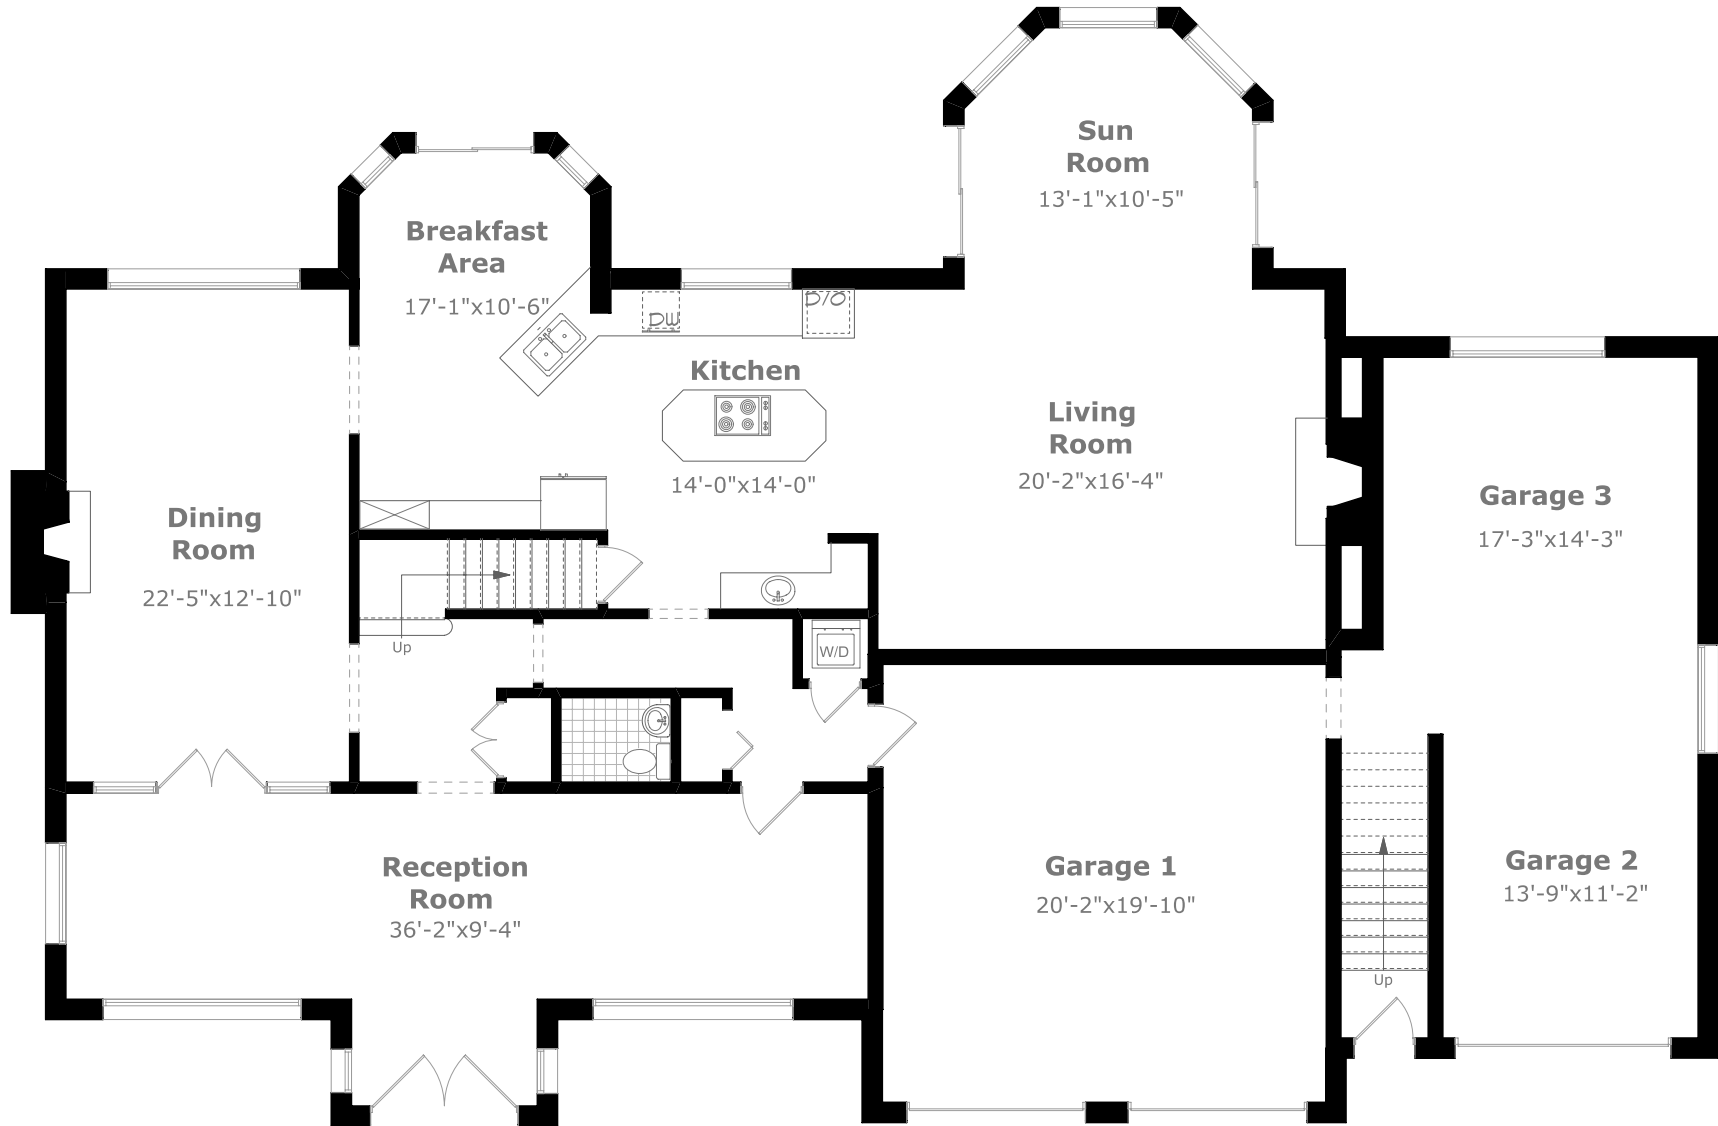

3300 Lakeshore Rd. W.

Main Level

1,939.8 sq. ft. +
993.5 sq. ft. (Garage)