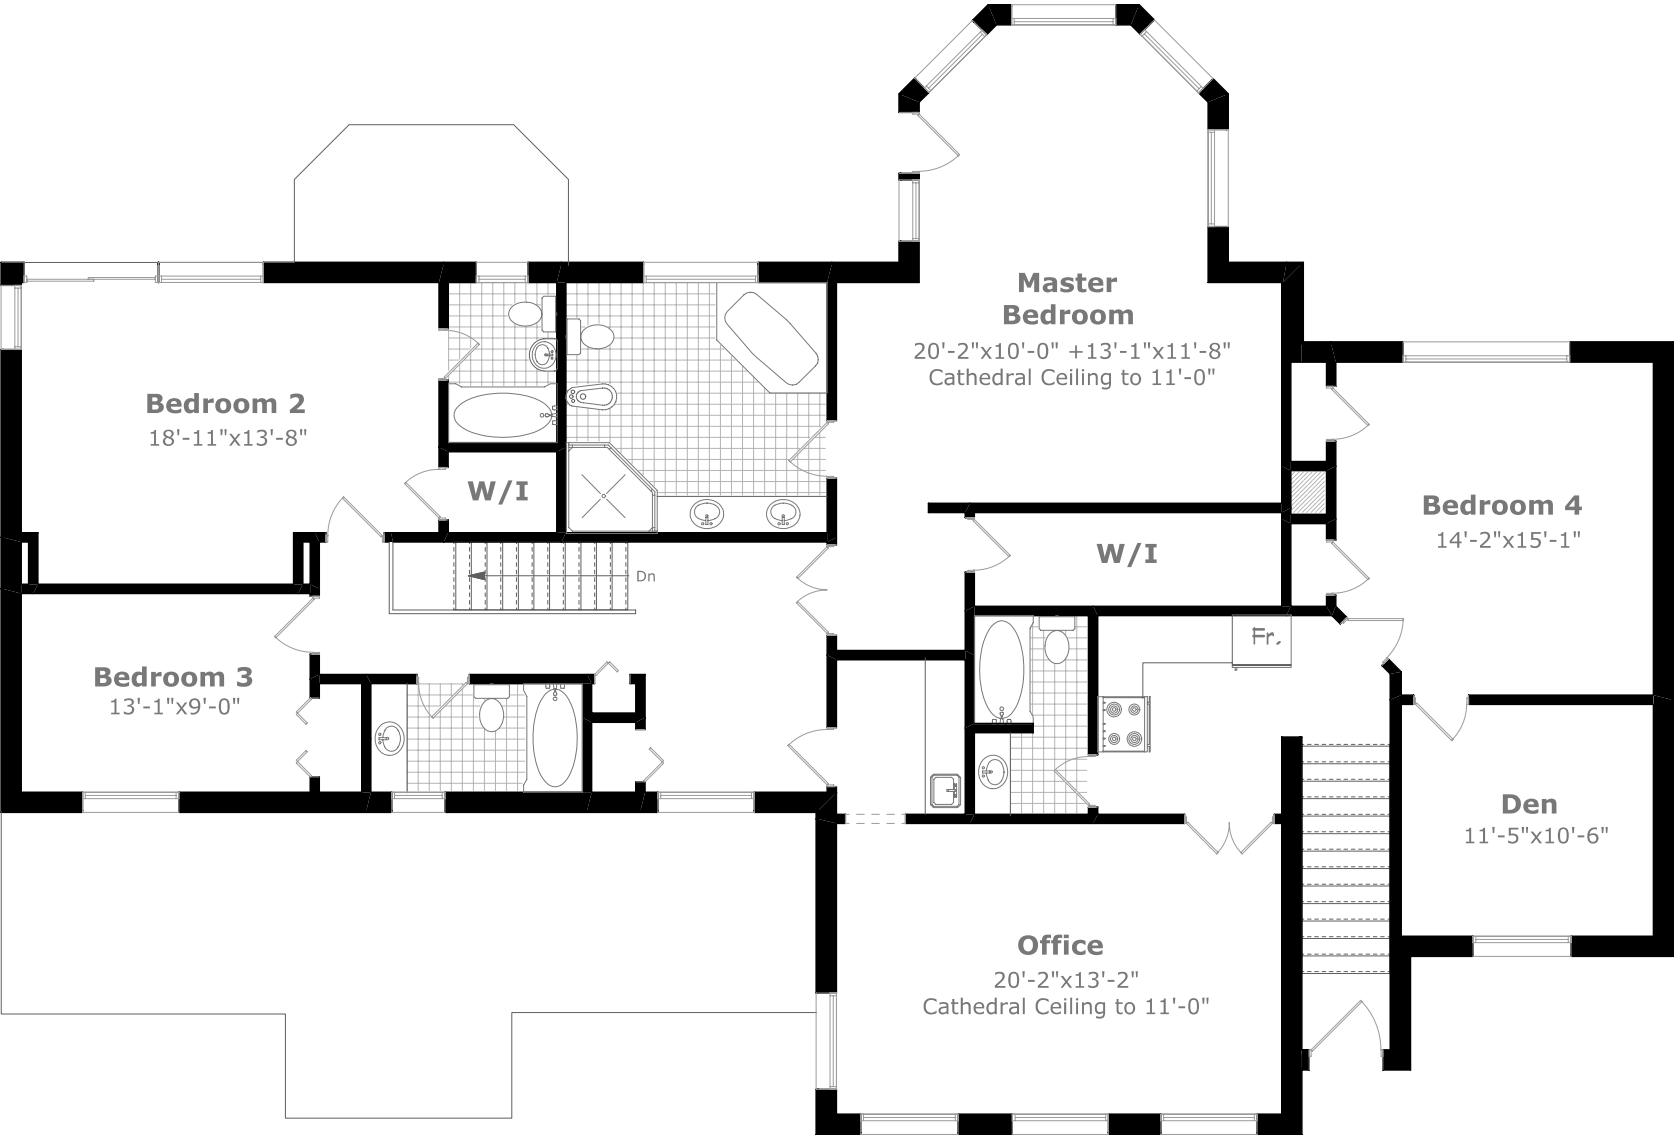

3300 Lakeshore Rd. W.