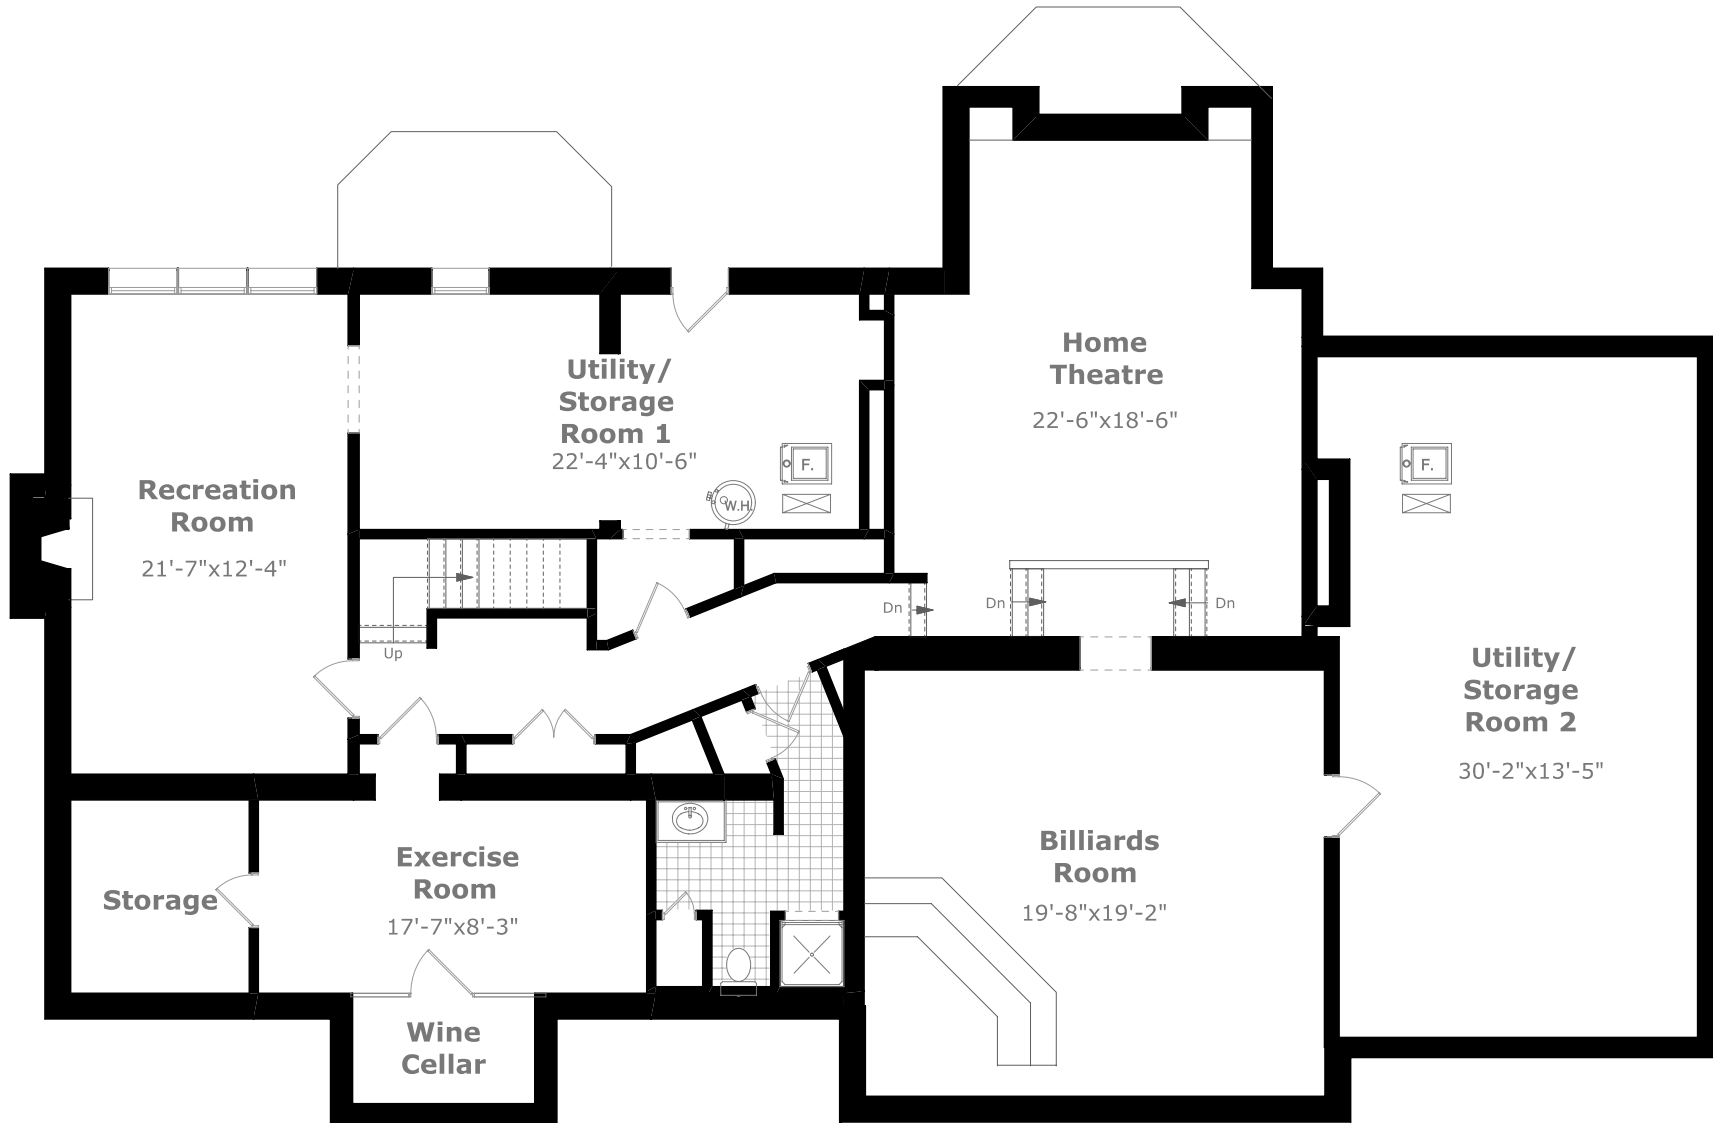

Lower Level

2,821.7 sq. ft.