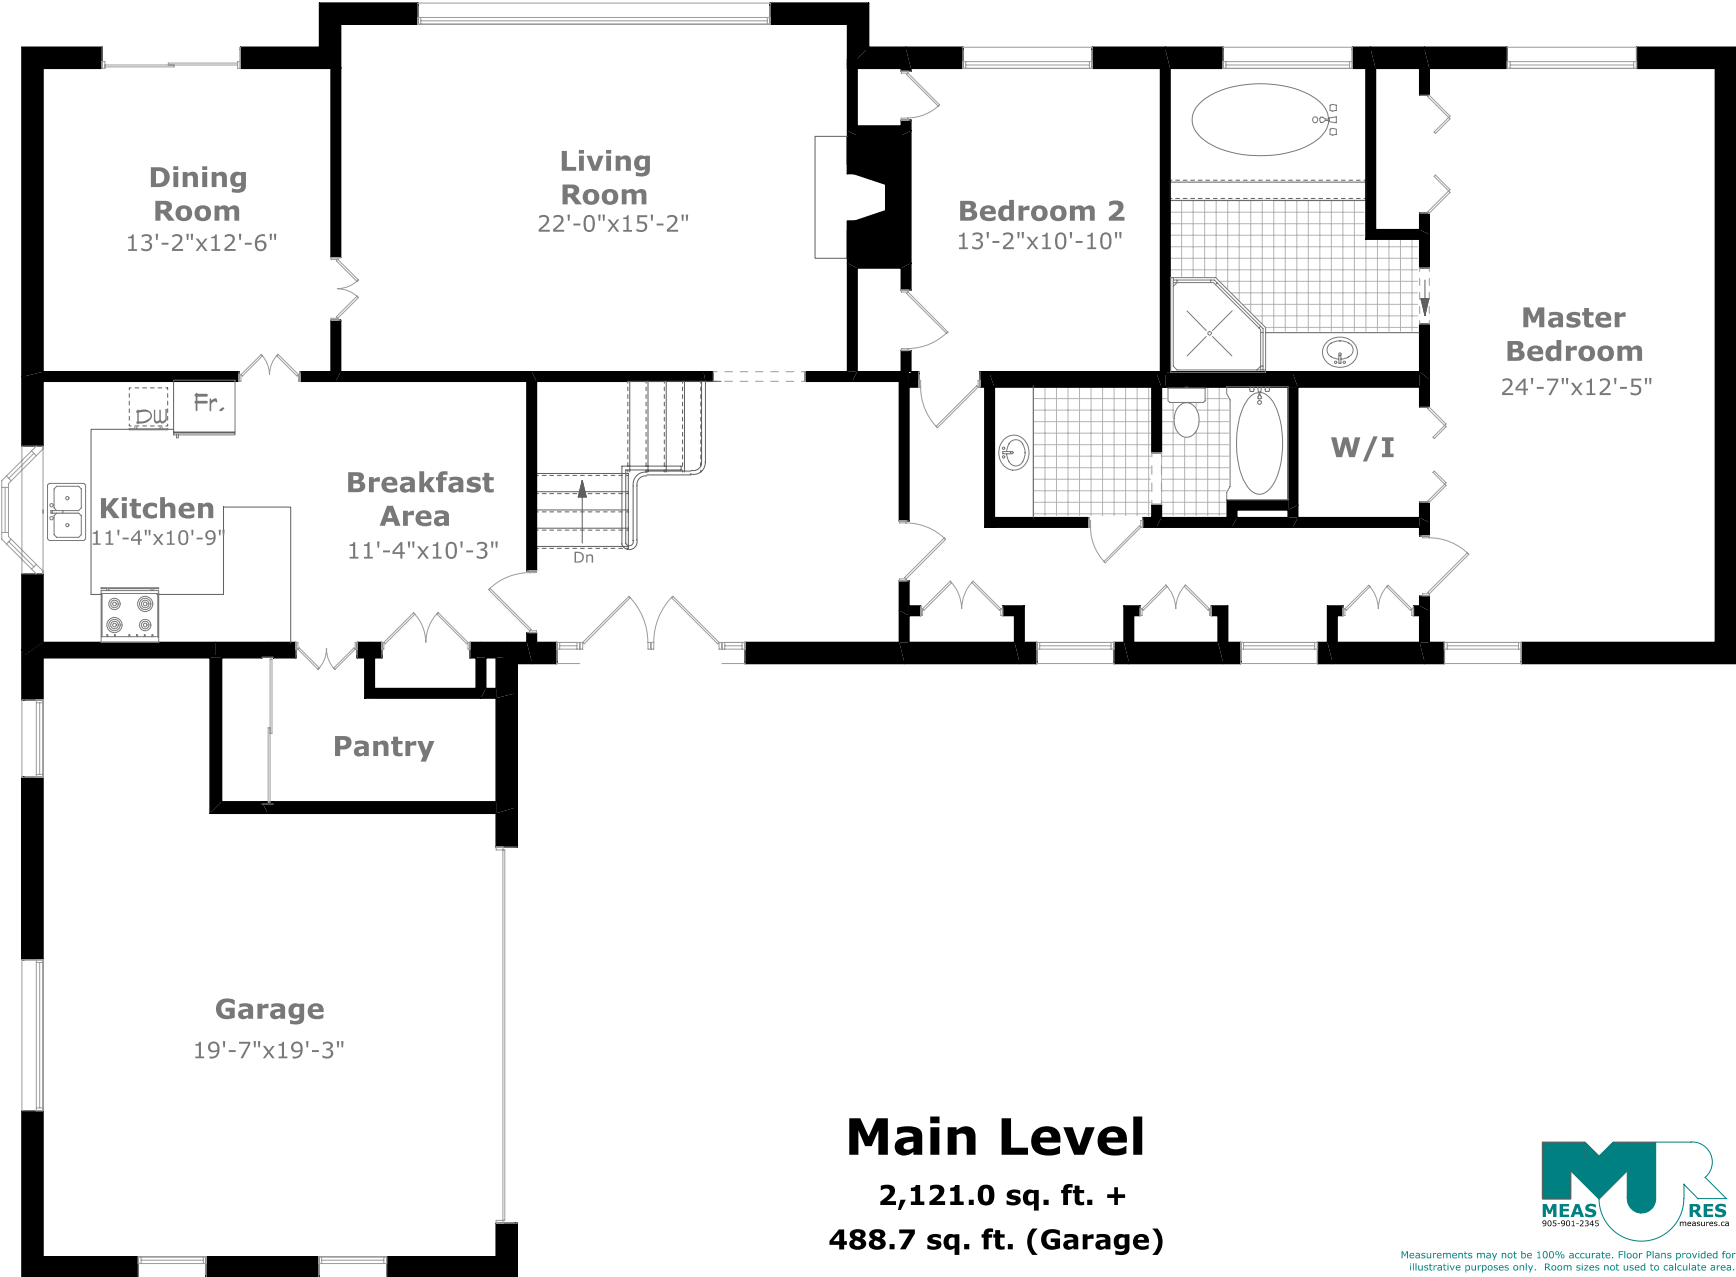

Main Level
2,121.0 sq. ft. +
488.7 sq. ft. (Garage)