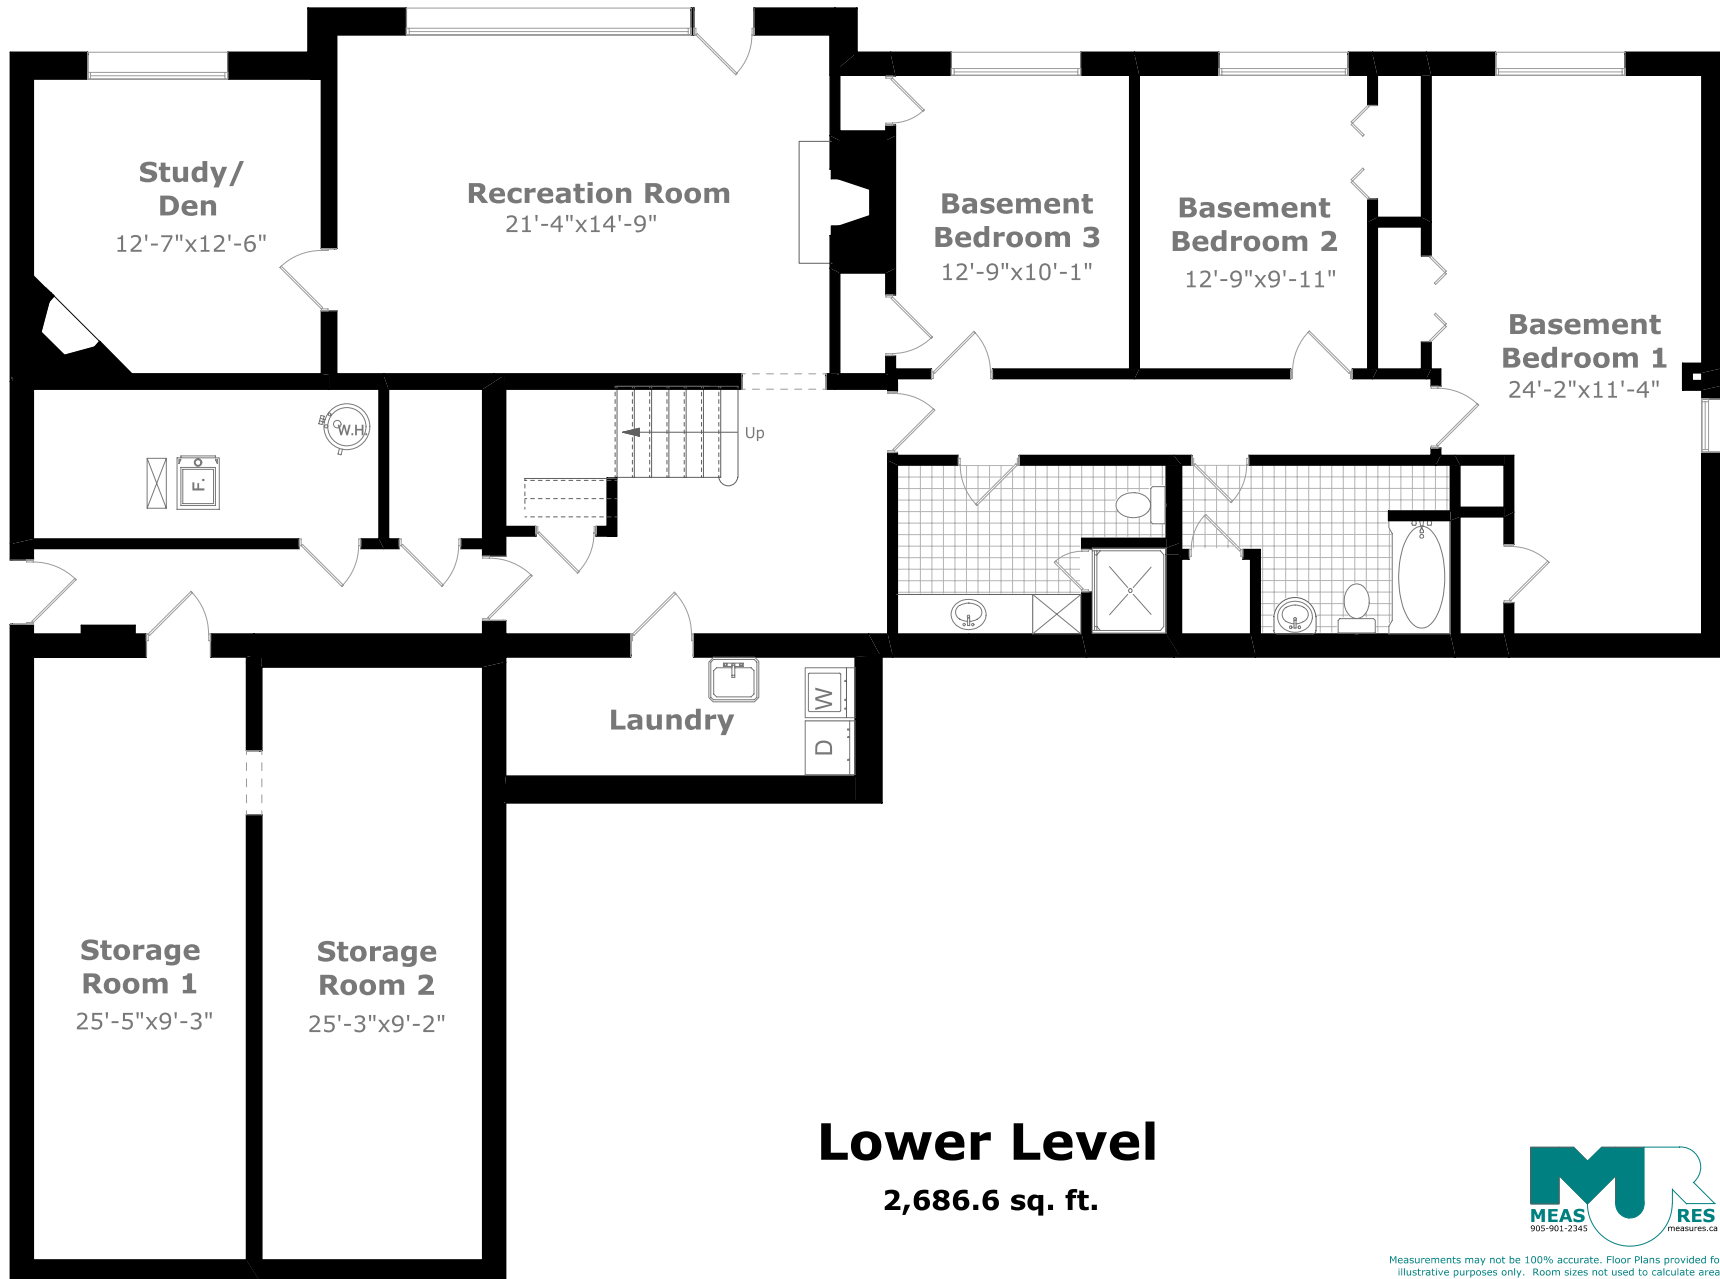

1130 Morrison Heights Drive