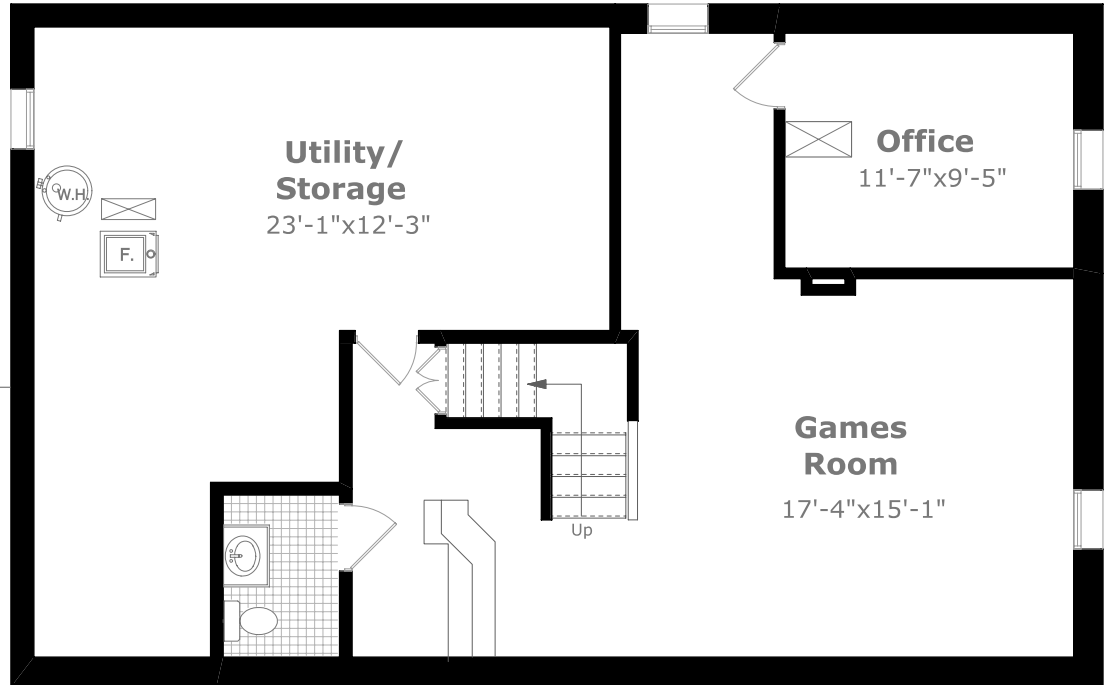

1460 Caulder Drive

Scale (ft)

Scale (M)

May 2008

Lower Level

1,195.8 sq. ft.