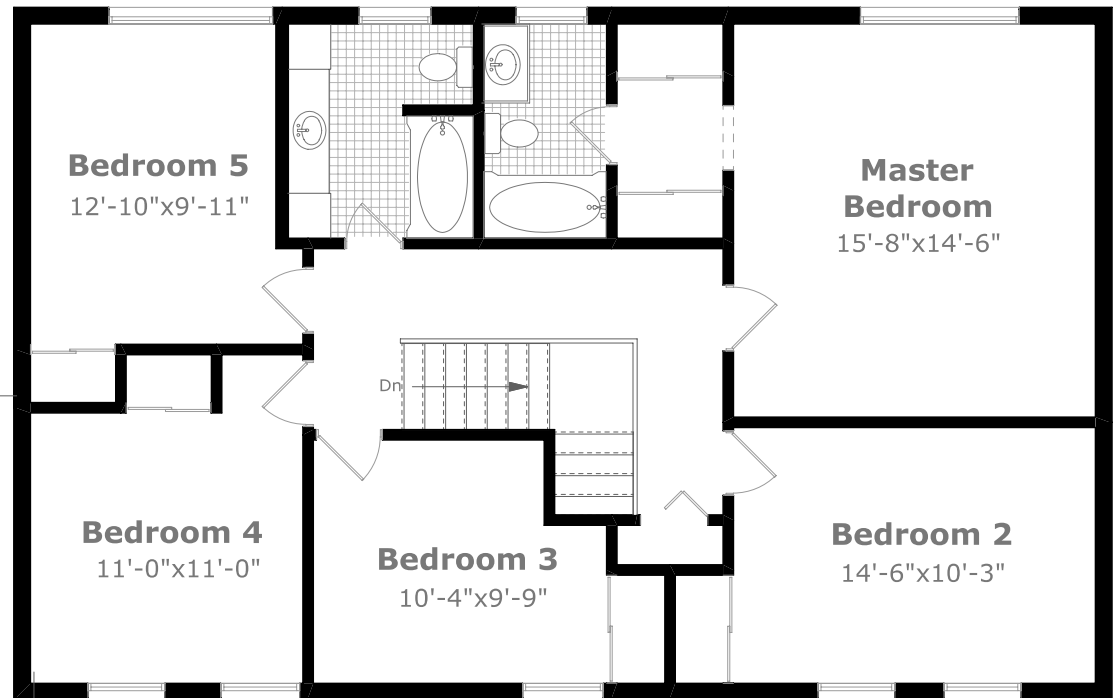

1460 Caulder Drive

Upper Level

1,221.0 sq. ft.