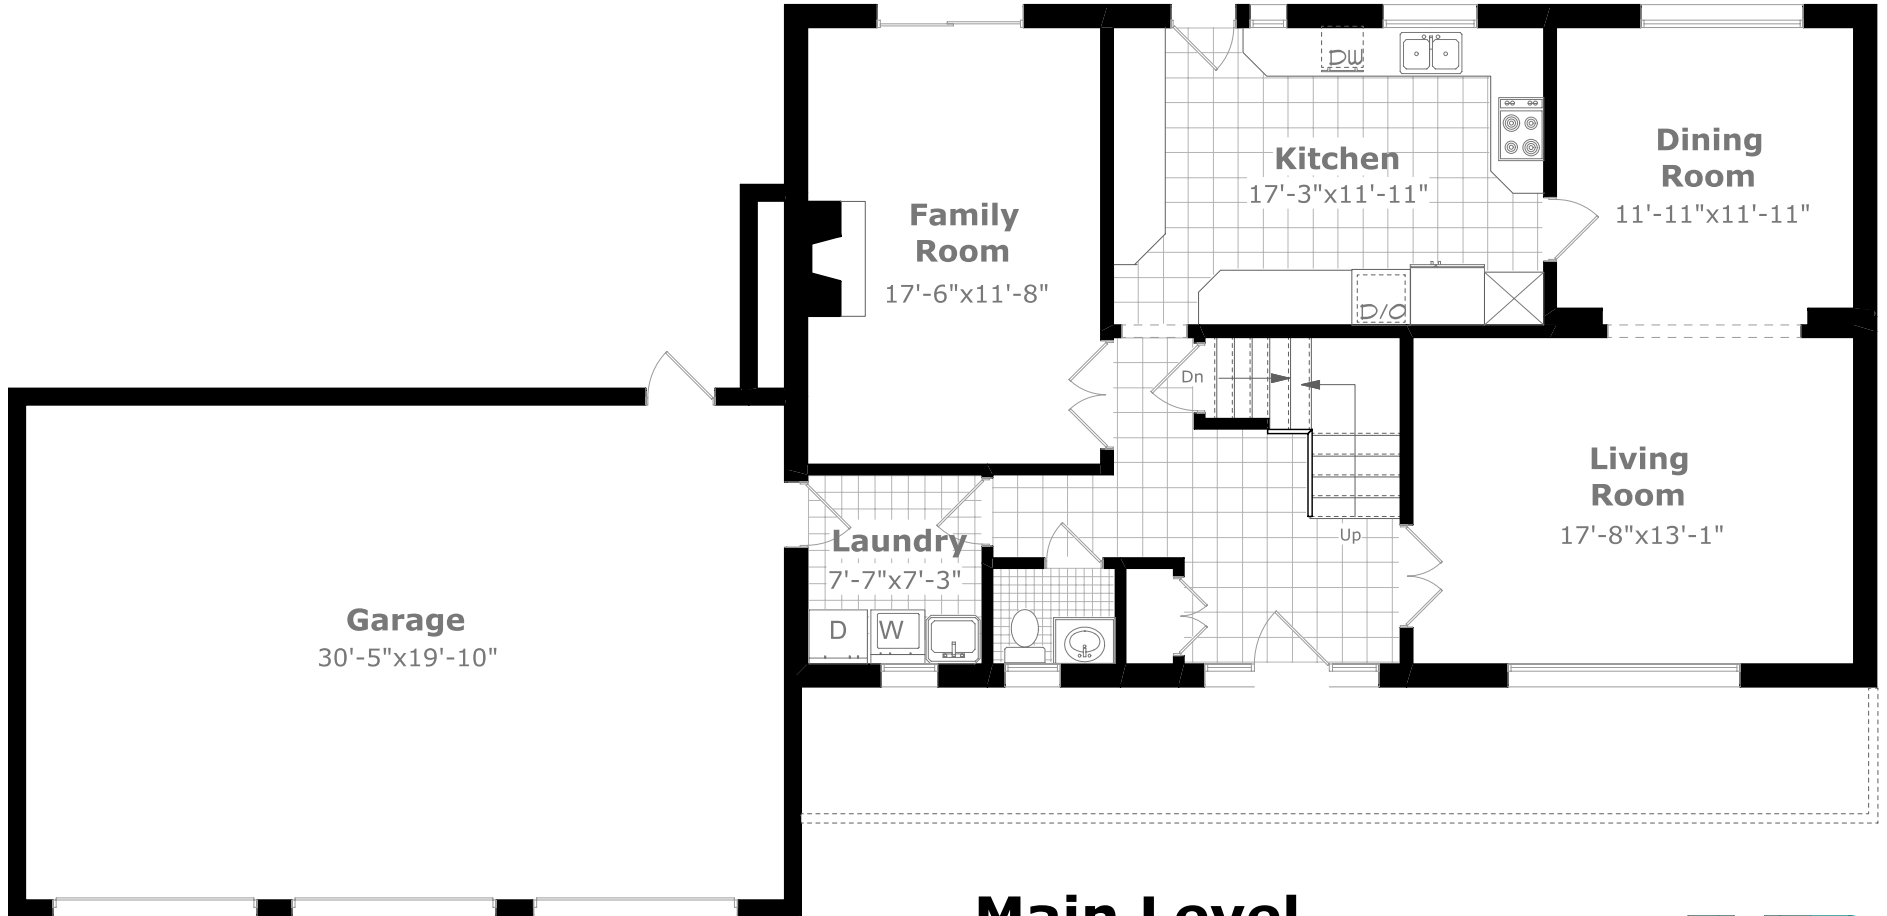

1460 Caulder Drive

Scale (ft)

Scale (M)

May 2008

Main Level

1,195.8 sq. ft. +

675.1 sq. ft. (Garage)