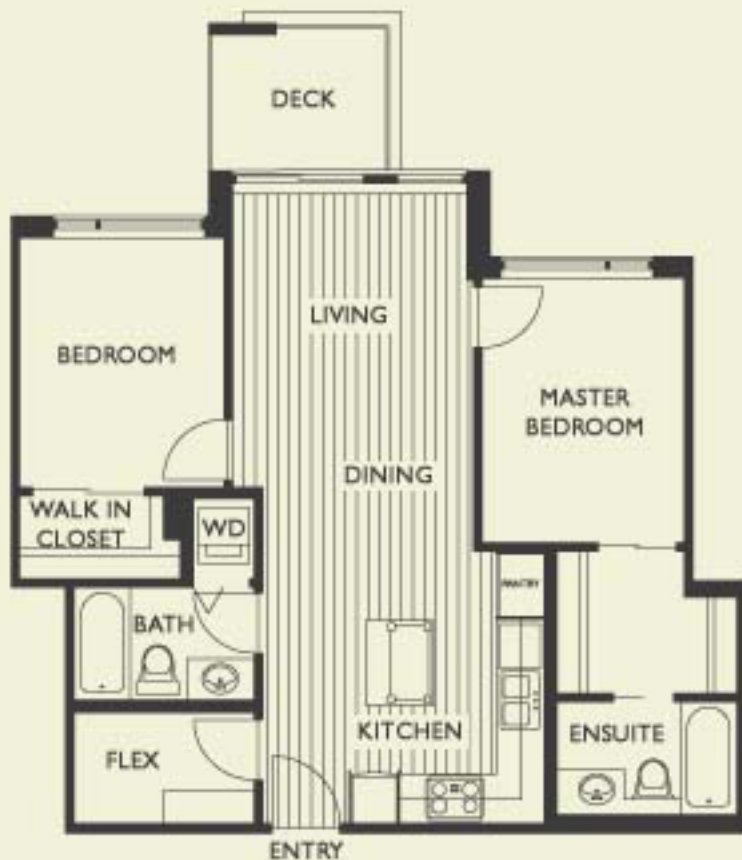

the

2 bedroom, 2 bath + flex

type A1

908 - 916 s

1 | 6

TOWER 1

TOWER 2

TOWER 3

W. Broadway

the

1 bedroom + flex

type A3

688 s.f.

2 | 6

TOWER 1    TOWER 2    TOWER 3

3rd

W. Broadway

the

1 bedroom + flex | type B1 | 658 - 665 s.f.

3 | 6

TOWER 1

TOWER 2

TOWER 3

3rd

W. Broadway

the

2 bedroom, 2 bath + flex | type F | 812 - 816 s.f.

4 | 6

the

1 bedroom + flex | type MA | 510 - 527 s.f.

5 | 6

TOWER 2 TOWER 3