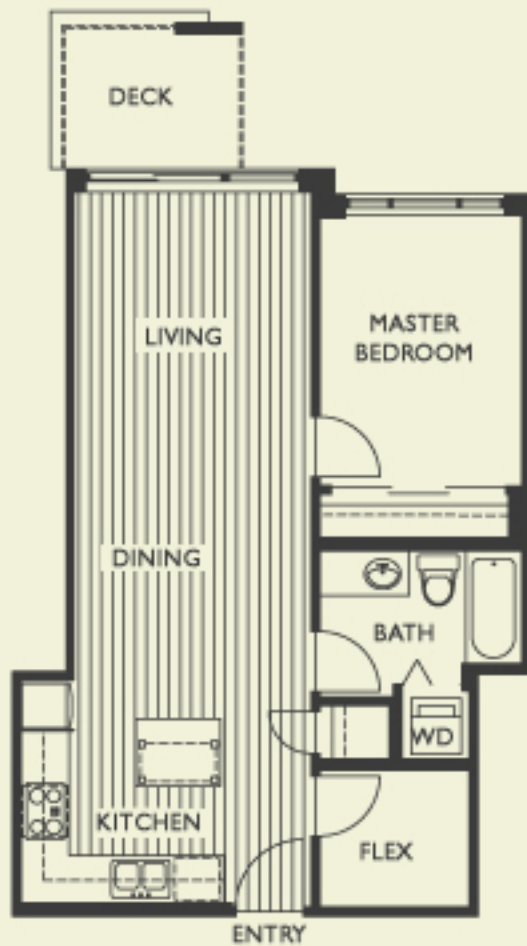

the

2 bedroom, 2 bath + flex

type A1

908 - 916 s

1 | 6

TOWER 1

TOWER 2

TOWER 3

W. Broadway

the

1 bedroom + flex

type A3

688 s.f.

2 | 6

TOWER 1    TOWER 2    TOWER 3

3rd

W. Broadway

the

1 bedroom + flex | type B1 | 658 - 665 s.f.

3 | 6

TOWER 1

TOWER 2

TOWER 3

3rd

W. Broadway

the

2 bedroom, 2 bath + flex | type F | 812 - 816 s.f.

4 | 6

the

1 bedroom + flex | type MA | 510 - 527 s.f.

5 | 6

TOWER 2 TOWER 3