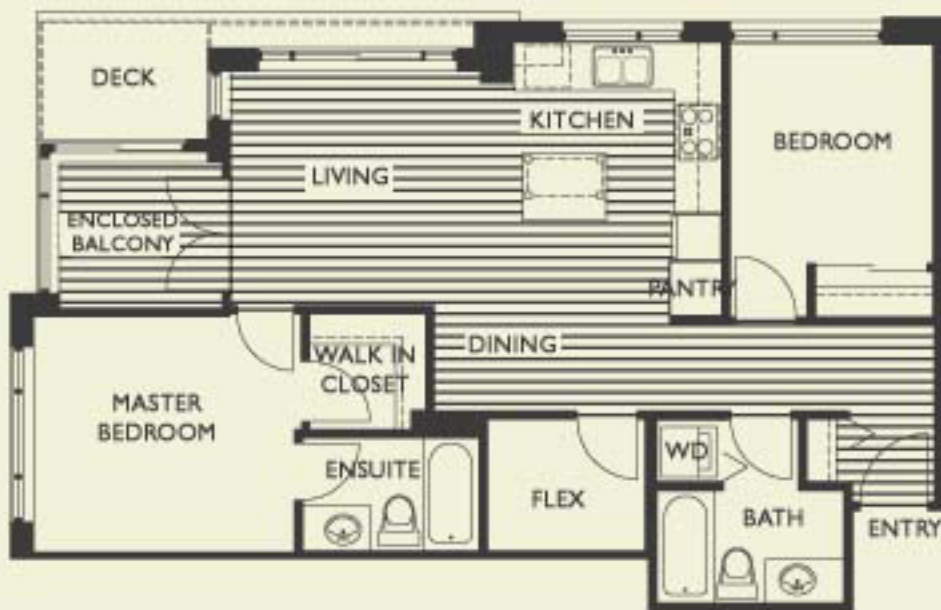

the

2 bedroom, 2 bath + flex

type A1

908 - 916 s

1 | 6

TOWER 1

TOWER 2

TOWER 3

W. Broadway

the

1 bedroom + flex

type A3

688 s.f.

2 | 6

TOWER 1    TOWER 2    TOWER 3

3rd

W. Broadway

the

1 bedroom + flex | type B1 | 658 - 665 s.f.

3 | 6

TOWER 1

TOWER 2

TOWER 3

3rd

W. Broadway

the

2 bedroom, 2 bath + flex | type F | 812 - 816 s.f.

4 | 6

the

1 bedroom + flex | type MA | 510 - 527 s.f.

5 | 6

TOWER 2 TOWER 3