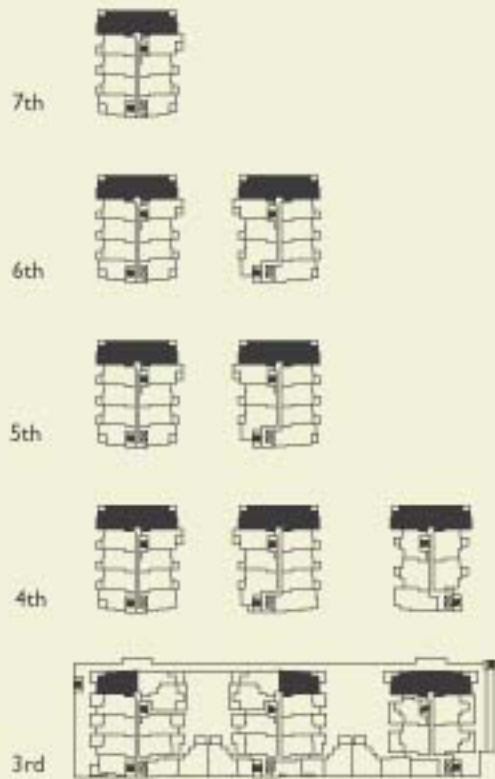

the

2 bedroom, 2 bath + flex

type A1

908 - 916 s

1 | 6

TOWER 1

TOWER 2

TOWER 3

W. Broadway

the

1 bedroom + flex

type A3

688 s.f.

2 | 6

TOWER 1    TOWER 2    TOWER 3

3rd

W. Broadway

the

1 bedroom + flex | type B1 | 658 - 665 s.f.

3 | 6

TOWER 1

TOWER 2

TOWER 3

3rd