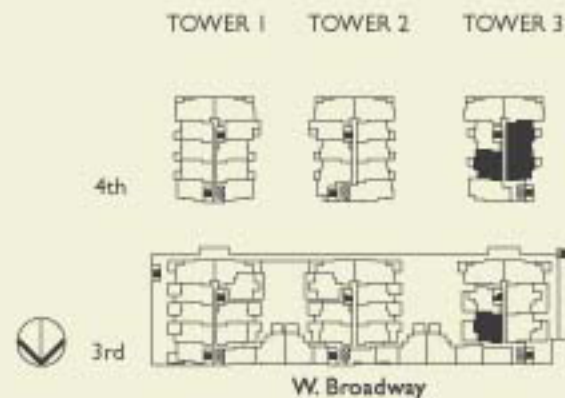

W. Broadway

the

1 bedroom + flex | type B1 | 658 - 665 s.f.

3 | 6

TOWER 1

TOWER 2

TOWER 3

3rd

W. Broadway

the

2 bedroom, 2 bath + flex | type F | 812 - 816 s.f.

4 | 6

the

1 bedroom + flex | type MA | 510 - 527 s.f.

5 | 6

TOWER 2 TOWER 3