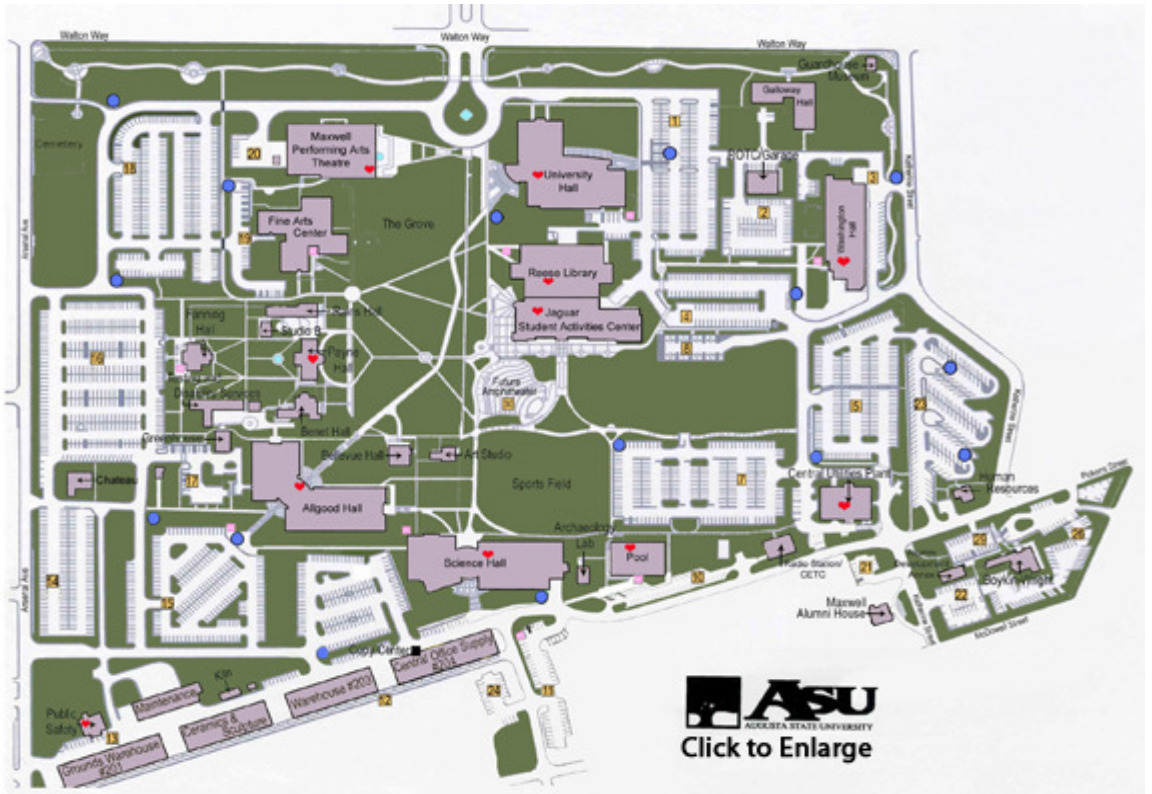

- 1 UNIVERSITY HALL
- 2 WASHINGTON HALL WEST SIDE (GREEK LOT)
- 3 WASHINGTON HALL EAST/NORTH SIDE
- 4 REESE LIBRARY
- 5 FRONT OF CENTRAL UTILITIES PLANT
- 6 COUNSELING EDUCATION TRAINING CENTER/ WAZO RADIO STATION
- 7 REESE LIBRARY - HANDICAPPED
- 8 POOL
- 9 STOWALL ST AT MCCOYELL ST PAVED LOT
- 10 PATROL DR. BEHIND WAREHOUSES
- 11 GORGAS RD
- 12 ARSENAL AVE GRAVEL LOT
- 13 ALLOGOOD HALL
- 14 FANNING HALL
- 15 ALLOGOOD HALL HANDICAPPED LOT
- 16 MAXWELL THEATRE
- 17 FINE ARTS CENTER
- 18 MAXWELL THEATRE SERVICE AREA
- 19 MAXWELL ALUMNI HOUSE LOT
- 20 ALUMNI DEVELOPMENT ANNEX KATHERINE ST
- 21 HUMAN RESOURCES
- 22 STOWALL ST AT MCCOYELL ST LOT
- 23 SCIENCE HALL
- 24 BOYON WRIGHT HALL, JOHNS RD
- 25 BOYON WRIGHT HALL, PICKENS ST
- 26 AMPHITHEATER
- 27 CODE BLUE EMERGENCY PHONES
- 28 BIKE RACKS
- 29 AED
- 30 AUTOMATED EXTERNAL DEFIBILLATOR LOCATIONS