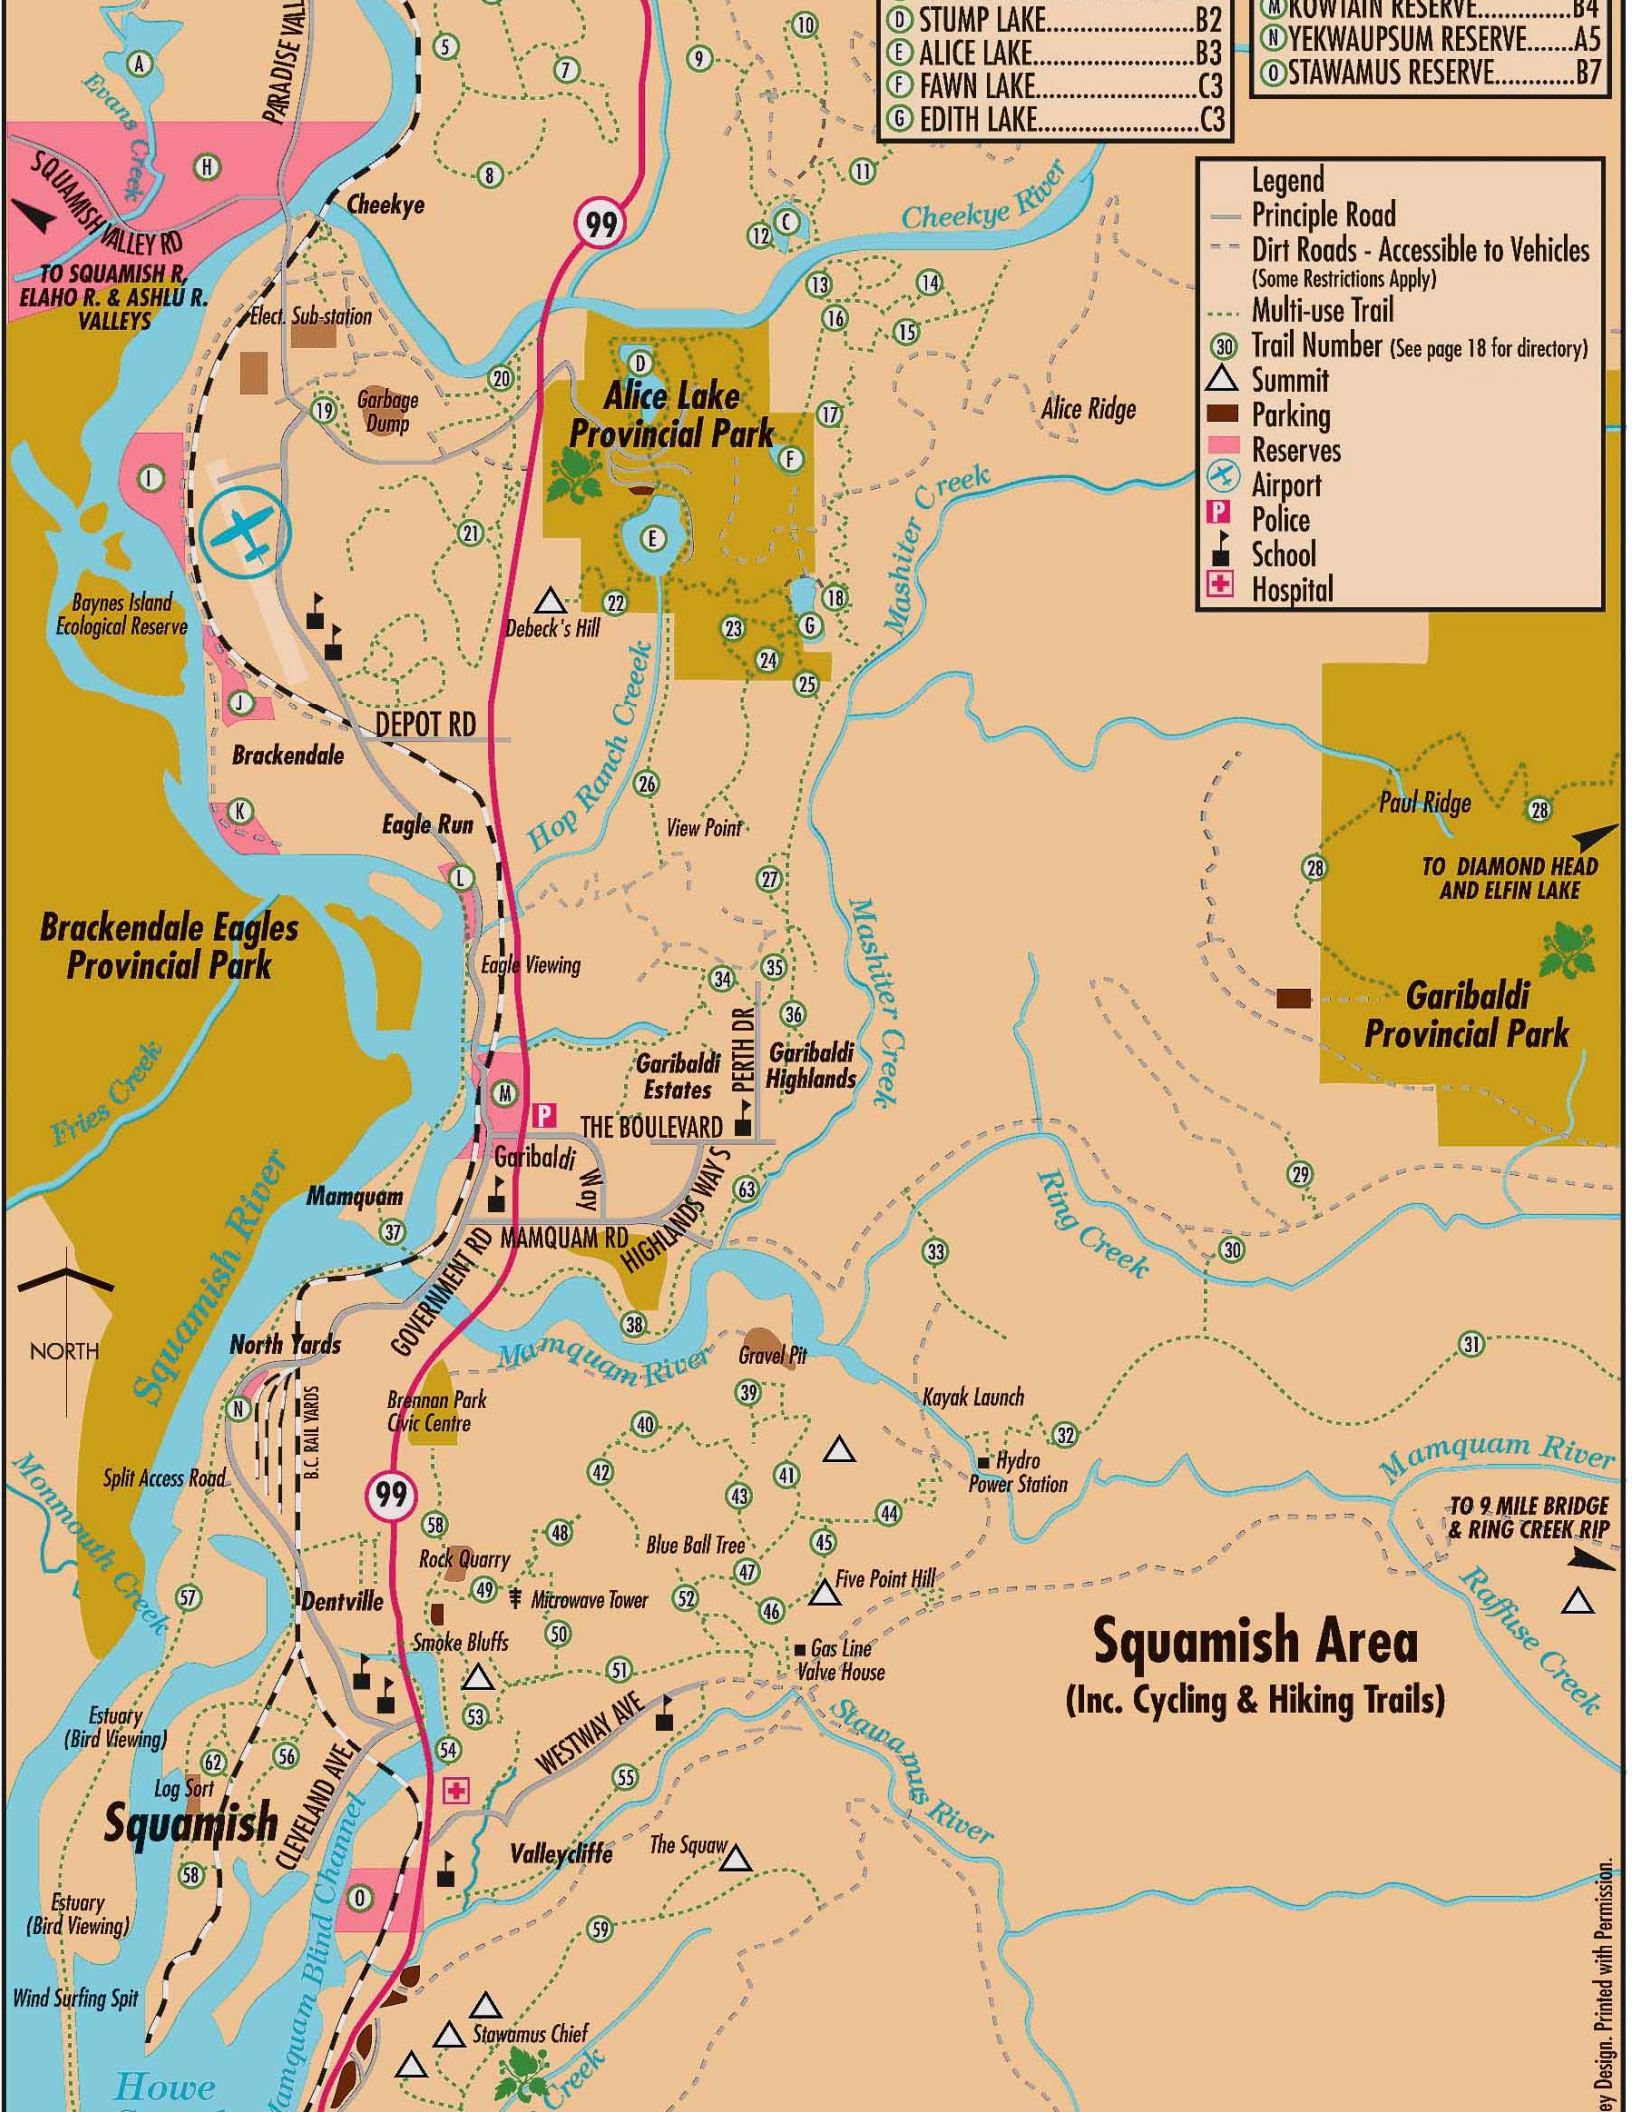

(M) KOWIATIN RESERVE.....	B4
(D) STUMP LAKE.....	B2
(E) ALICE LAKE.....	B3
(F) FAWN LAKE.....	C3
(G) EDITH LAKE.....	C3
(N) YEKWAUPSUM RESERVE.....	A5
(O) STAWAMUS RESERVE.....	B7

Legend	
	Principle Road
	Dirt Roads - Accessible to Vehicles (Some Restrictions Apply)
	Multi-use Trail
	Trail Number (See page 18 for directory)
	Summit
	Parking
	Reserves
	Airport
	Police
	School
	Hospital

Squamish Area

(Inc. Cycling & Hiking Trails)