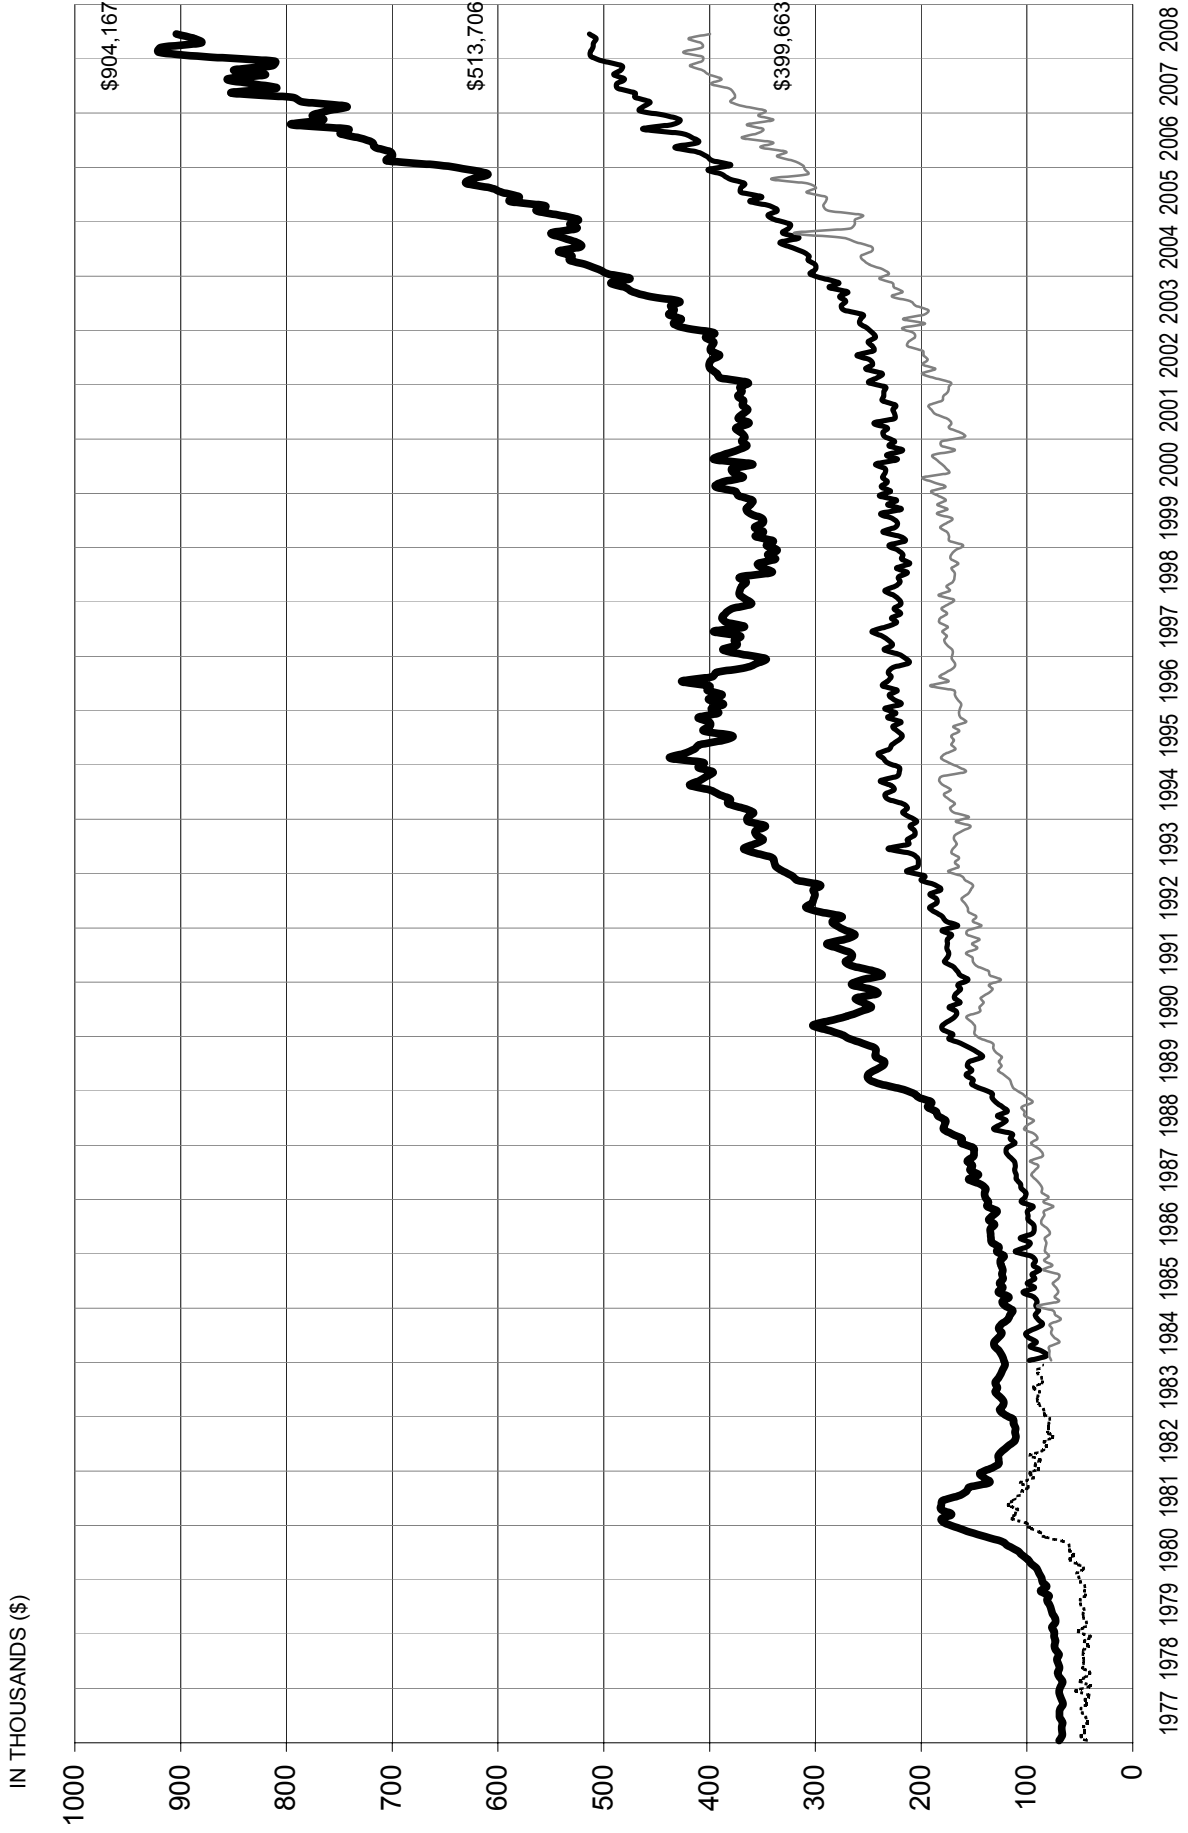

Real Estate Board of Greater Vancouver Average Price Graph January 1977 to June 2008

NOTE: From 1977 - 1984 condominium averages were not separated into attached & apartment.